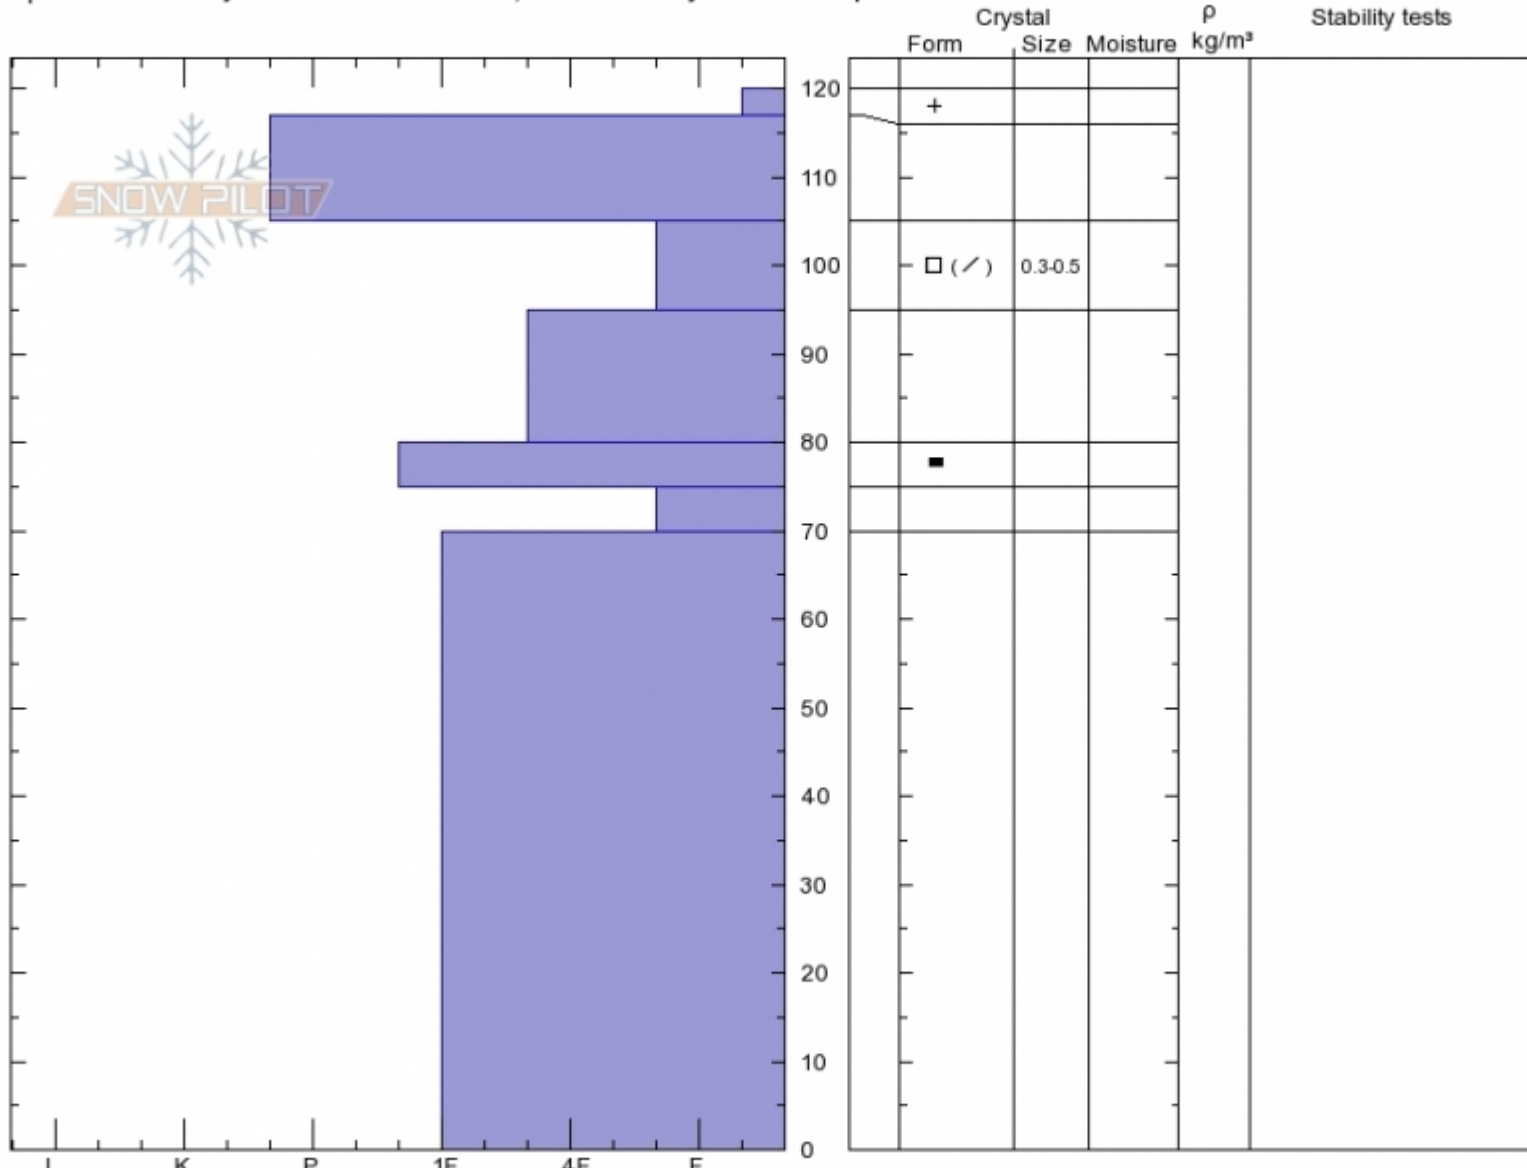

Imp Peak Avalanche
Madison Range-S
MT
 Elevation: **9880 ft**
 Aspect: **30°**
 Specifics: **Pit is adjacent to avalanche: flank; Recent activity on similar slopes**

Alex Marienthal
Mon Oct 9 11:45 2017
 Co-ord: **44.99686N, -111.45666W**
 Slope Angle: **27°**
 Wind Loading: **previous**

Stability:
 Air Temperature:
 Sky Cover: **CLR**
 Precipitation: **NO**
 Wind:

Layer No
95-105: P
0-70: (avg

Notes: Profile 10m to gunner's right flank of avalanche. ASu-HS-R2.5-D2-O. Crown was estimated 1-3 feet thick based on size of chunks by wind and snow since avalanche.