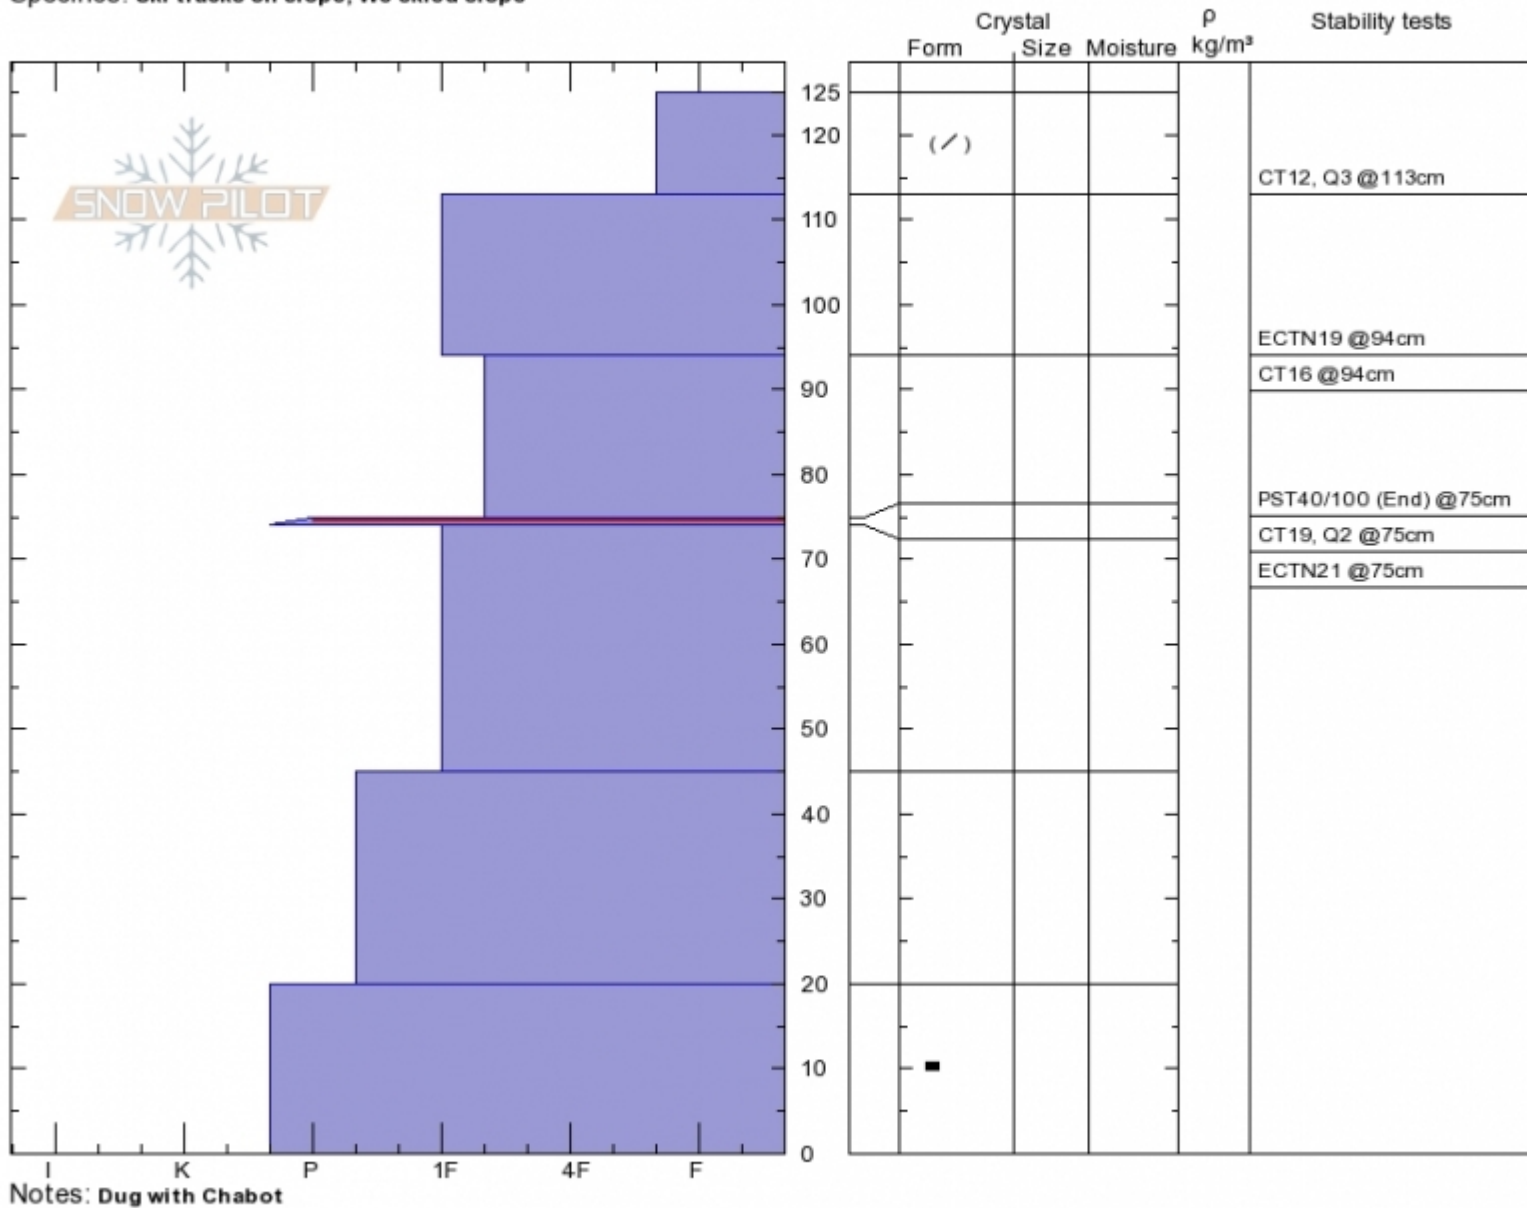

**Divide**  
**Gallatin Range-N**  
**MT**  
 Elevation: **9400 ft**  
 Aspect: **100°**  
 Specifics: **Ski tracks on slope; We skied slope**

**Gabrielle Antonioli**  
**Mon Dec 11 11:36 2017**  
 Co-ord: **45.40189N, -110.96856W**  
 Slope Angle: **27°**  
 Wind Loading: **no**

Stability: **Very Good**  
 Air Temperature: **32°C**  
 Sky Cover: **CLR**  
 Precipitation: **NO**  
 Wind: **W Calm**

HS125  
 Stability Test Notes

Layer No  
 74-75: Pr

Advisory Region  
 Northern Gallatin  
 Longitude  
 -110.97W  
 Latitude  
 45.40N

**Forecast link:** [GNFAC Avalanche Advisory for Tue Dec 12, 2017](#)[GNFAC Avalanche Advisory for Wed Dec 13, 2017](#)

Northern Gallatin, 2017-12-11