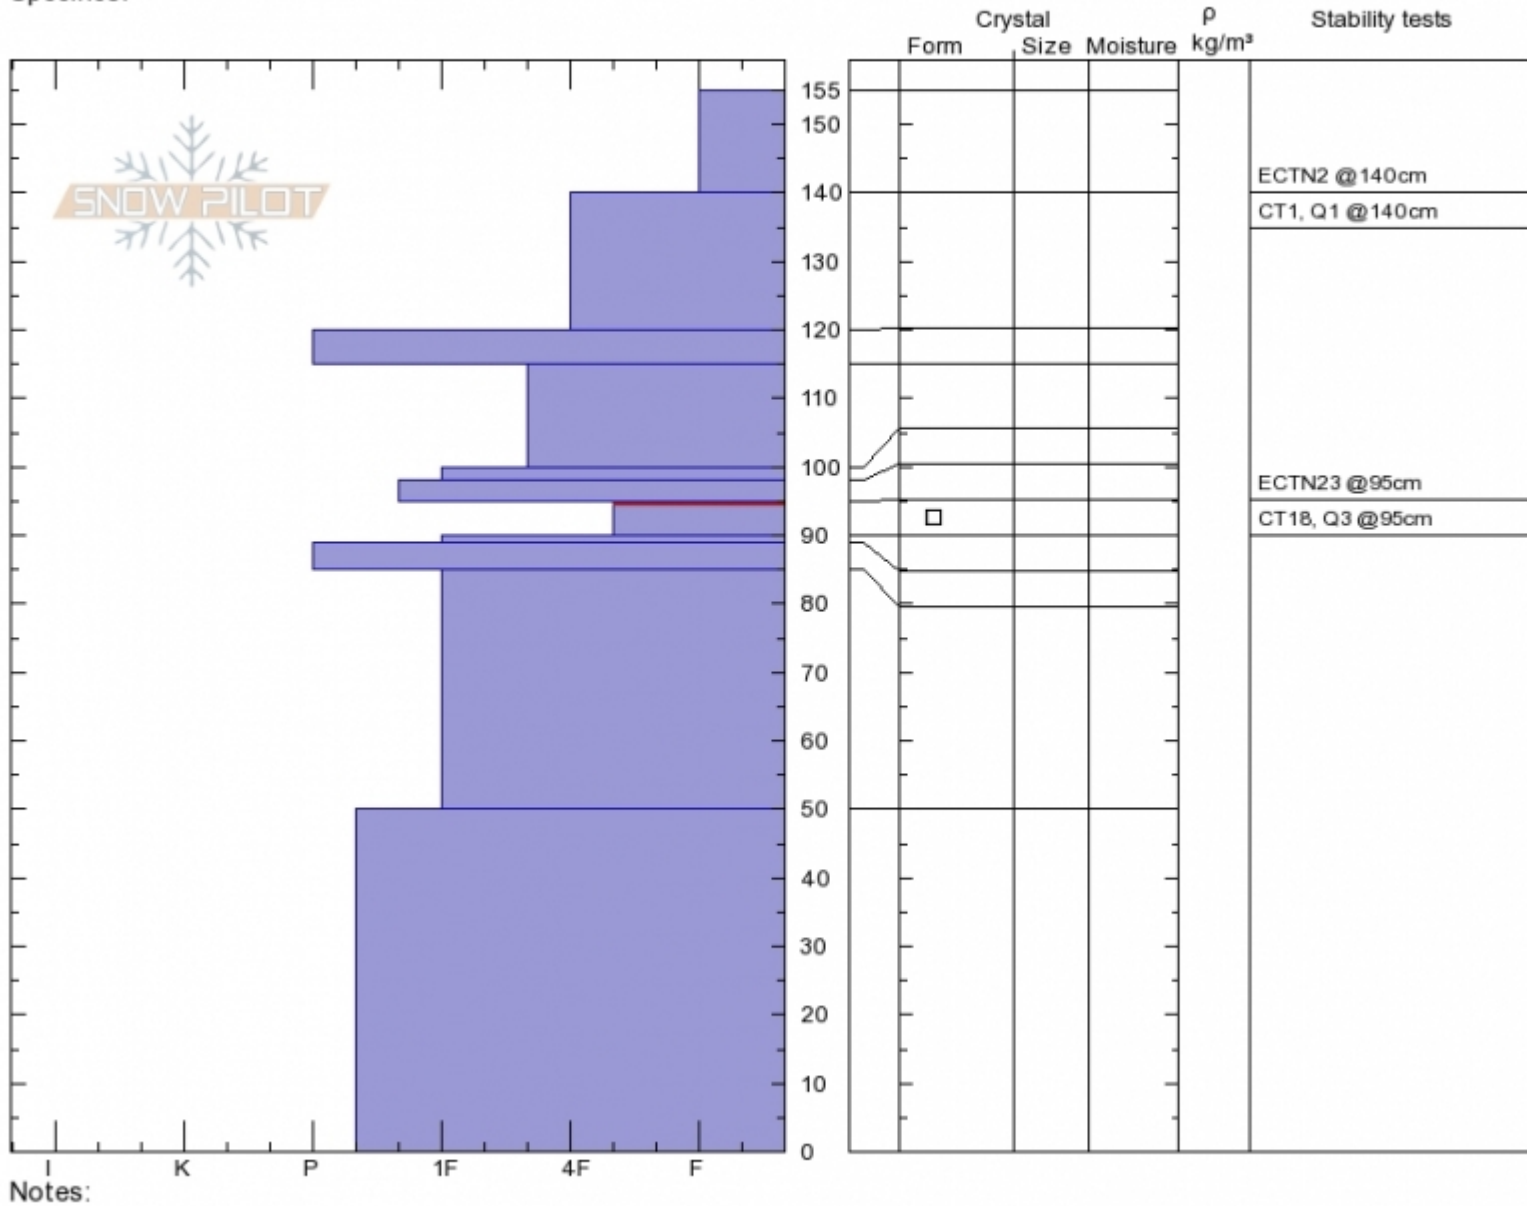

SE Scotch Bonnet  
 Cooke City  
 MT  
 Elevation: 9800 ft  
 Aspect: 160°  
 Specifics:

Alex Marienthal  
 Fri Dec 22 15:00 2017  
 Co-ord: 45.07253N, -109.94006W  
 Slope Angle: 37°  
 Wind Loading: previous

Stability: **Good**  
 Air Temperature:  
 Sky Cover: **OVC**  
 Precipitation: **S1**  
 Wind: **SW Moderate**

HS155  
 Stability Test Notes

Layer No  
 90-95: Pro

Notes:  
 Advisory Region  
 Cooke City  
 Cooke City, 2017-12-25