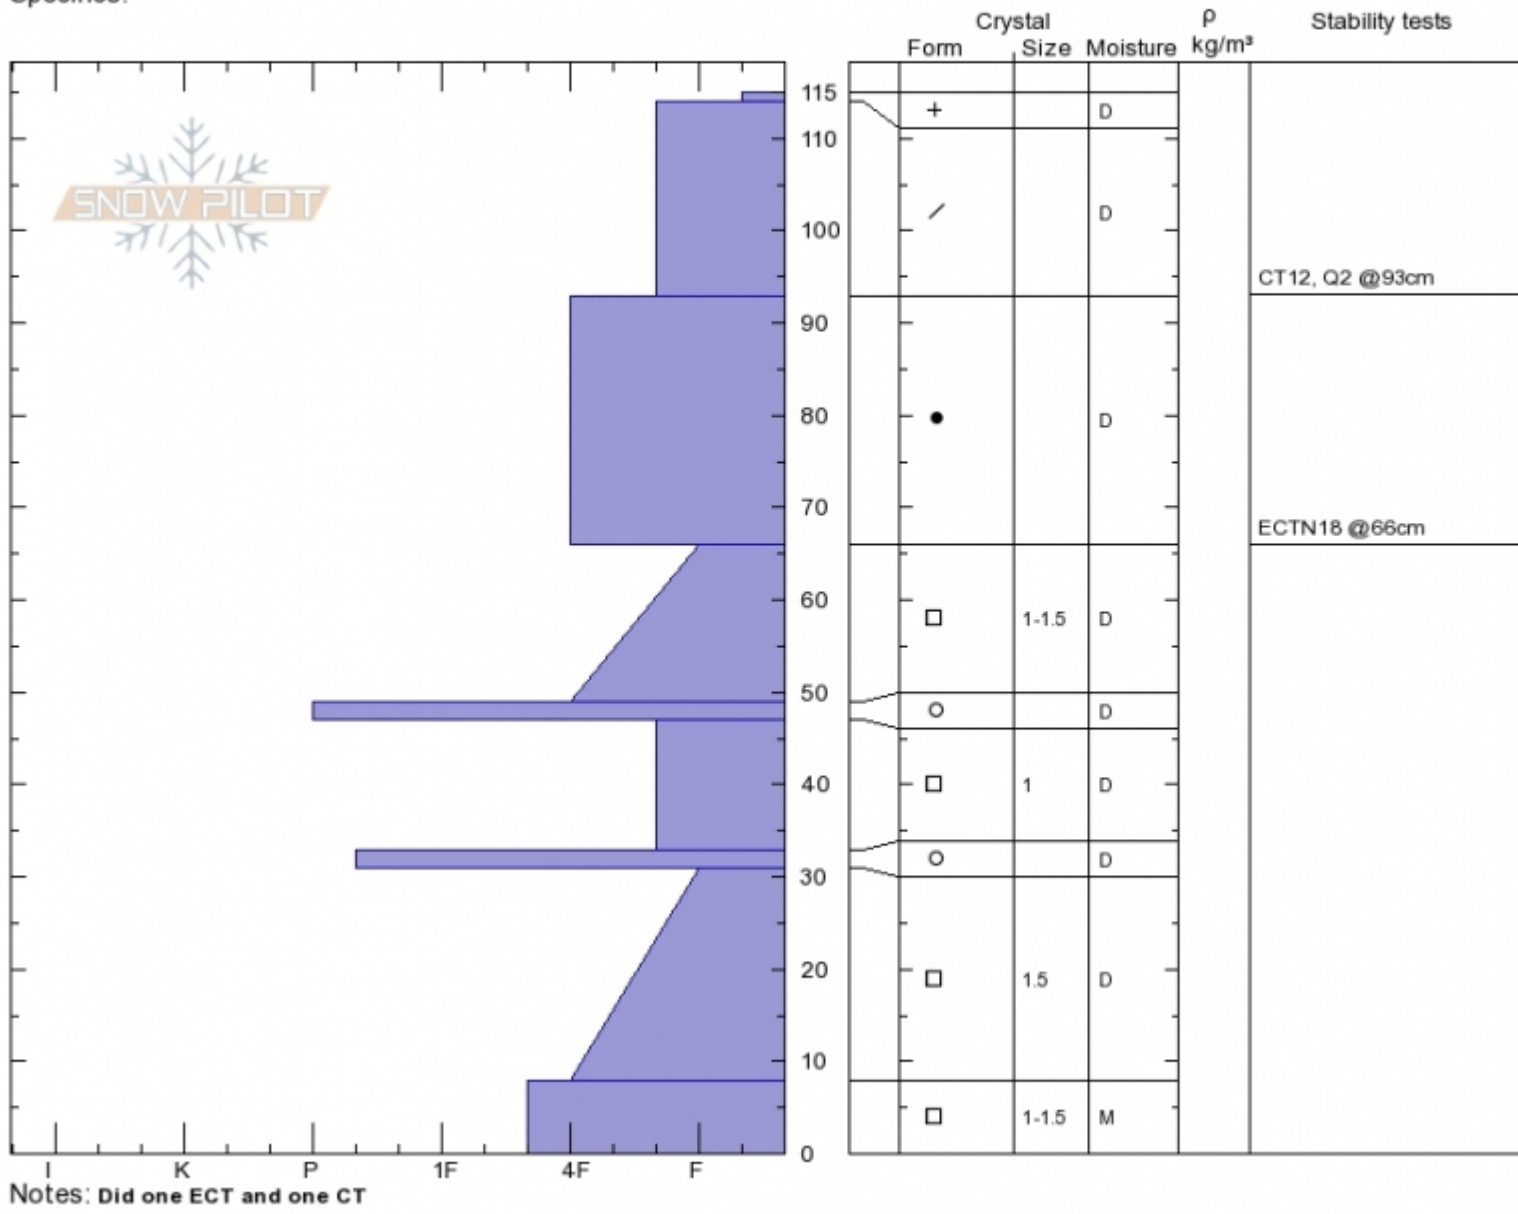

**Maid of the Mist**  
**Gallatin Range-N**  
**MT**  
 Elevation: **9400 ft**  
 Aspect: **SW**  
 Specifics:

**Jon Hageness**  
**Wed Jan 3 13:15 2018**  
 Co-ord: **45.41568N, -110.97063W**  
 Slope Angle: **26°**  
 Wind Loading: **no**

Stability:  
 Air Temperature: **-5°C**  
 Sky Cover: **OVC**  
 Precipitation: **S2**  
 Wind: **Calm**

**HS115**  
 Stability Test Notes

Layer No  
 8-31: Prob

Advisory Region  
 Northern Gallatin  
 Northern Gallatin, 2018-01-04