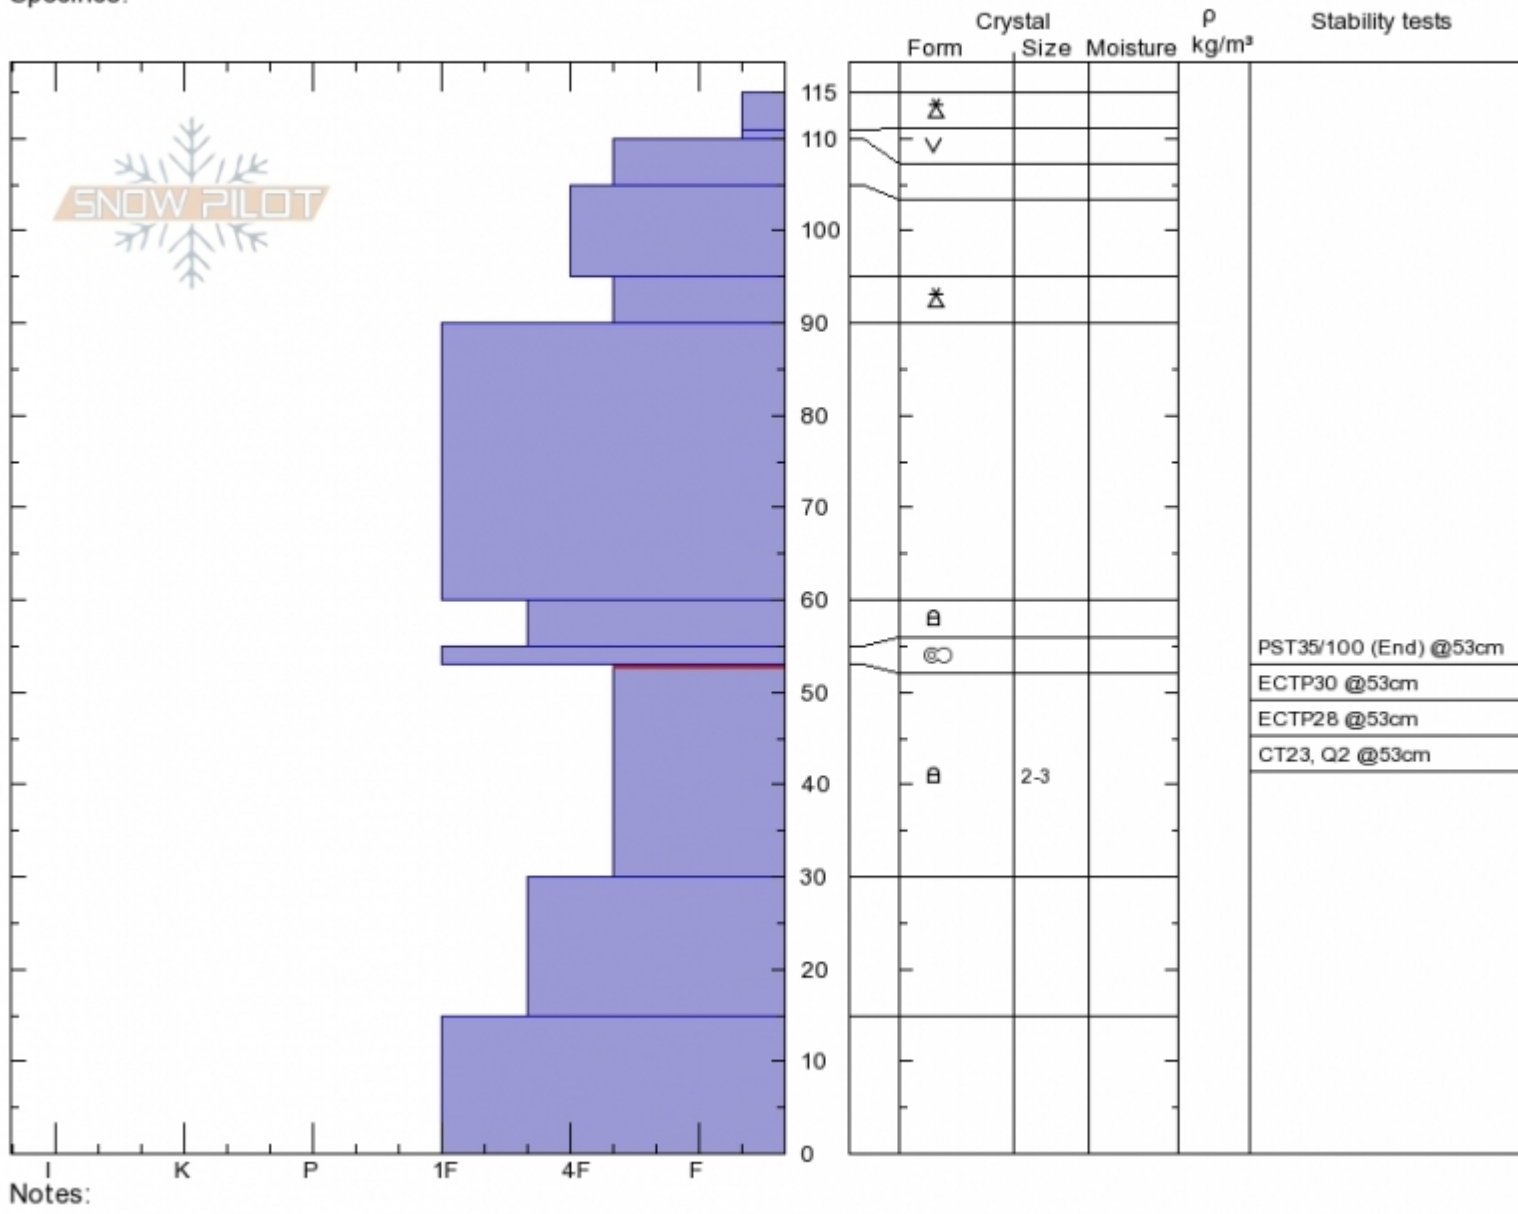

**McAtee Basin**  
**Madison Range-N**  
**MT**  
 Elevation: **9775 ft**  
 Aspect: **80°**  
 Specifics:

**Alex Marienthal**  
**Sun Jan 7 12:16 2018**  
 Co-ord: **45.17206N, -111.44507W**  
 Slope Angle: **37°**  
 Wind Loading: **no**

Stability: **Fair**  
 Air Temperature: **-3°C**  
 Sky Cover: **SCT**  
 Precipitation: **NO**  
 Wind: **Calm**

**HS115 PF20**  
**Stability Test Notes**

Layer No  
**30-53: Pr**

Advisory Region  
 Northern Madison  
 Northern Madison, 2018-01-08