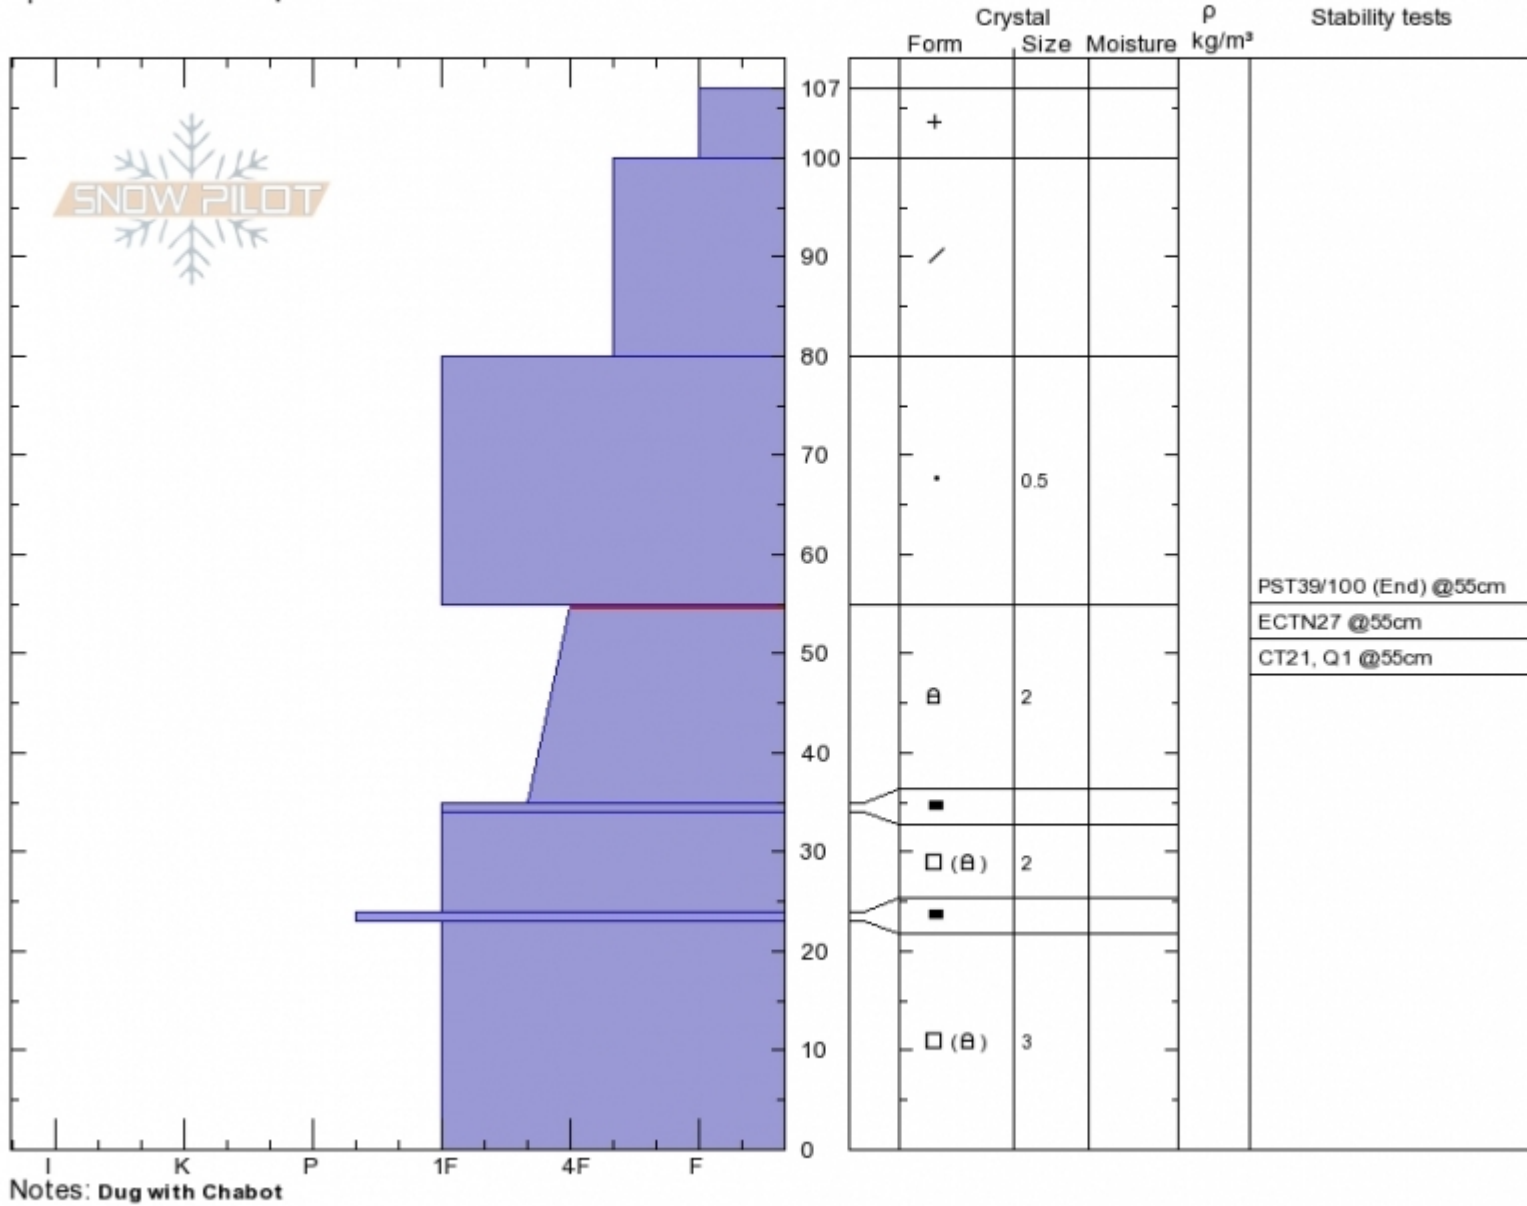

**Bacon Rind High**  
**Madison Range-S**  
**MT**

Elevation: **9200 ft**  
 Aspect: **105°**

Specifics: **We skied slope**

**Gabrielle Antonioli**  
**Thu Jan 11 11:42 2018**

Co-ord: **44.96921N, -111.09452W**  
 Slope Angle: **20°**  
 Wind Loading: **no**

Stability: **Fair**  
 Air Temperature: **-10°C**  
 Sky Cover: **OVC**  
 Precipitation: **S-1**  
 Wind: **W Light Breeze**

**HS107**  
**Stability Test Notes**

Layer No  
**35-55: Pr**

PST39/100 (End) @55cm  
 ECTN27 @55cm  
 CT21, Q1 @55cm