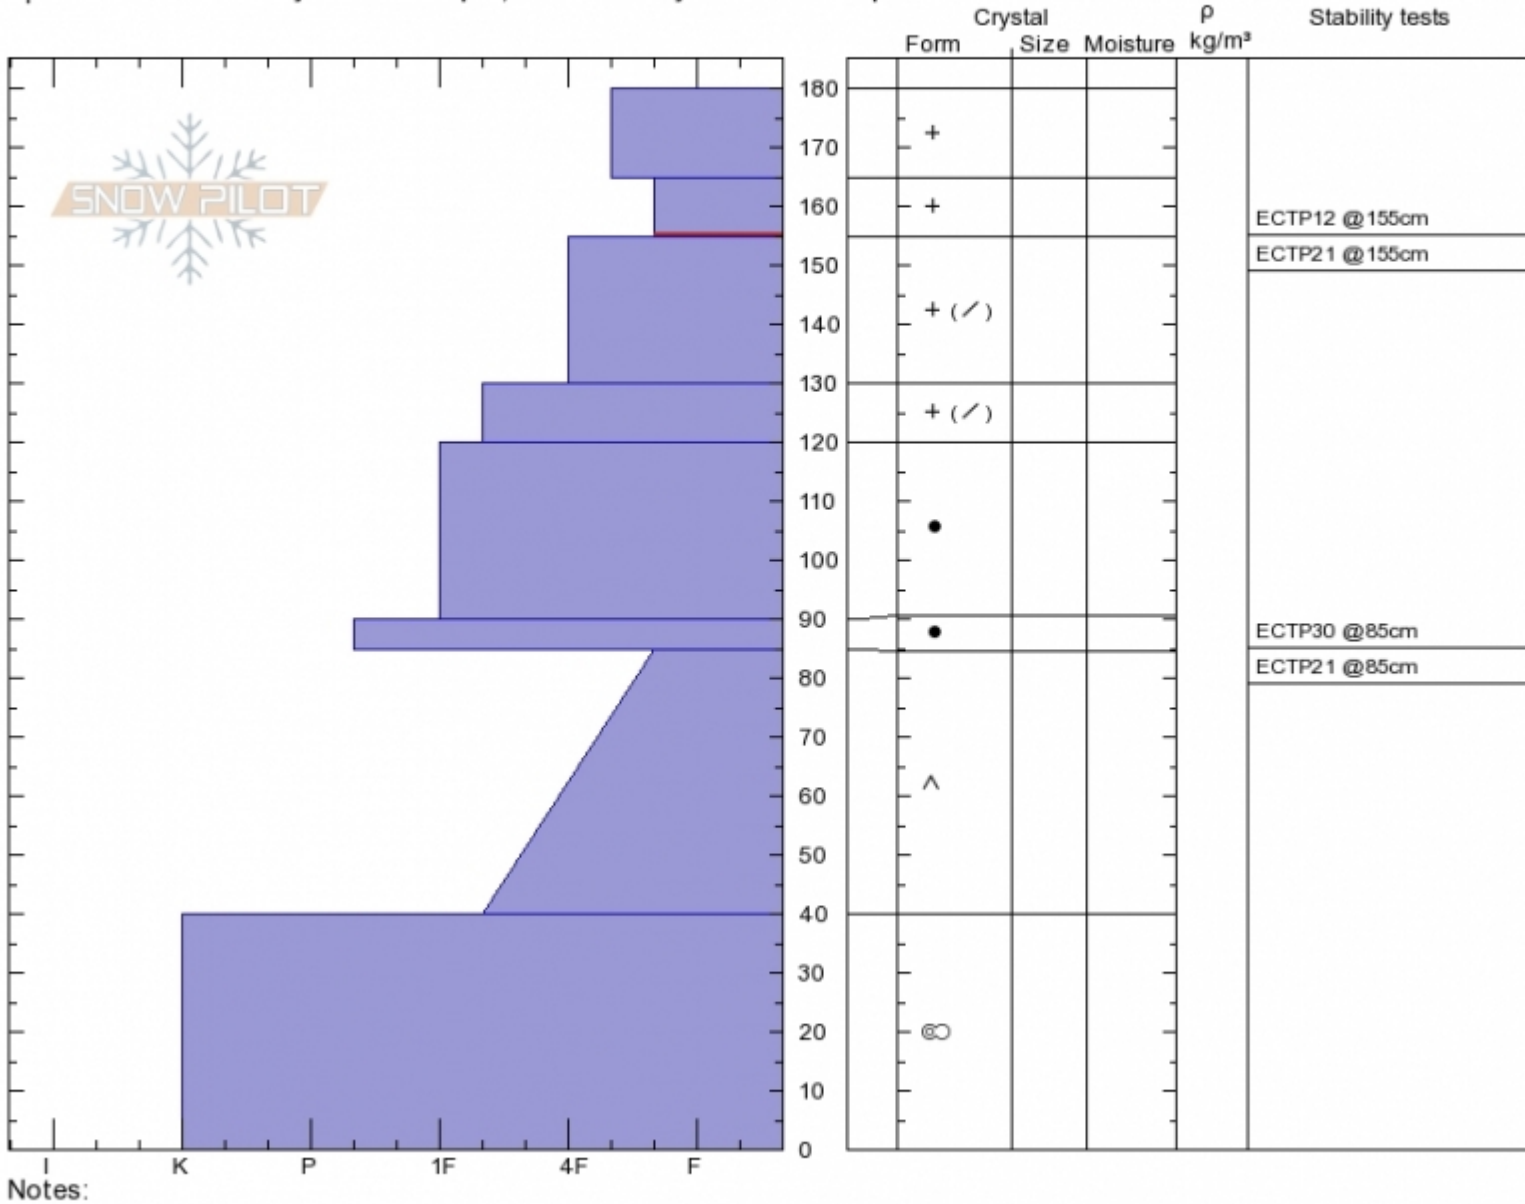

Jones Crk.
 Bridger Range
 MT
 Elevation: 8400 ft
 Aspect: 275°

Alex Marienthal
 Mon Jan 15 10:45 2018
 Co-ord: 45.82405N, -110.93309W
 Slope Angle: 35°
 Wind Loading: no

Stability: **Poor**
 Air Temperature:
 Sky Cover: **SCT**
 Precipitation: **NO**
 Wind: **W Moderate**

HS180
 Stability Test Notes
 85: +2 shoulder taps

Layer No
 155-165: F

Specifics: Recent activity on similar slopes; Recent activity on different slopes

Advisory Region
 Bridger Range
 Bridger Range, 2018-01-15