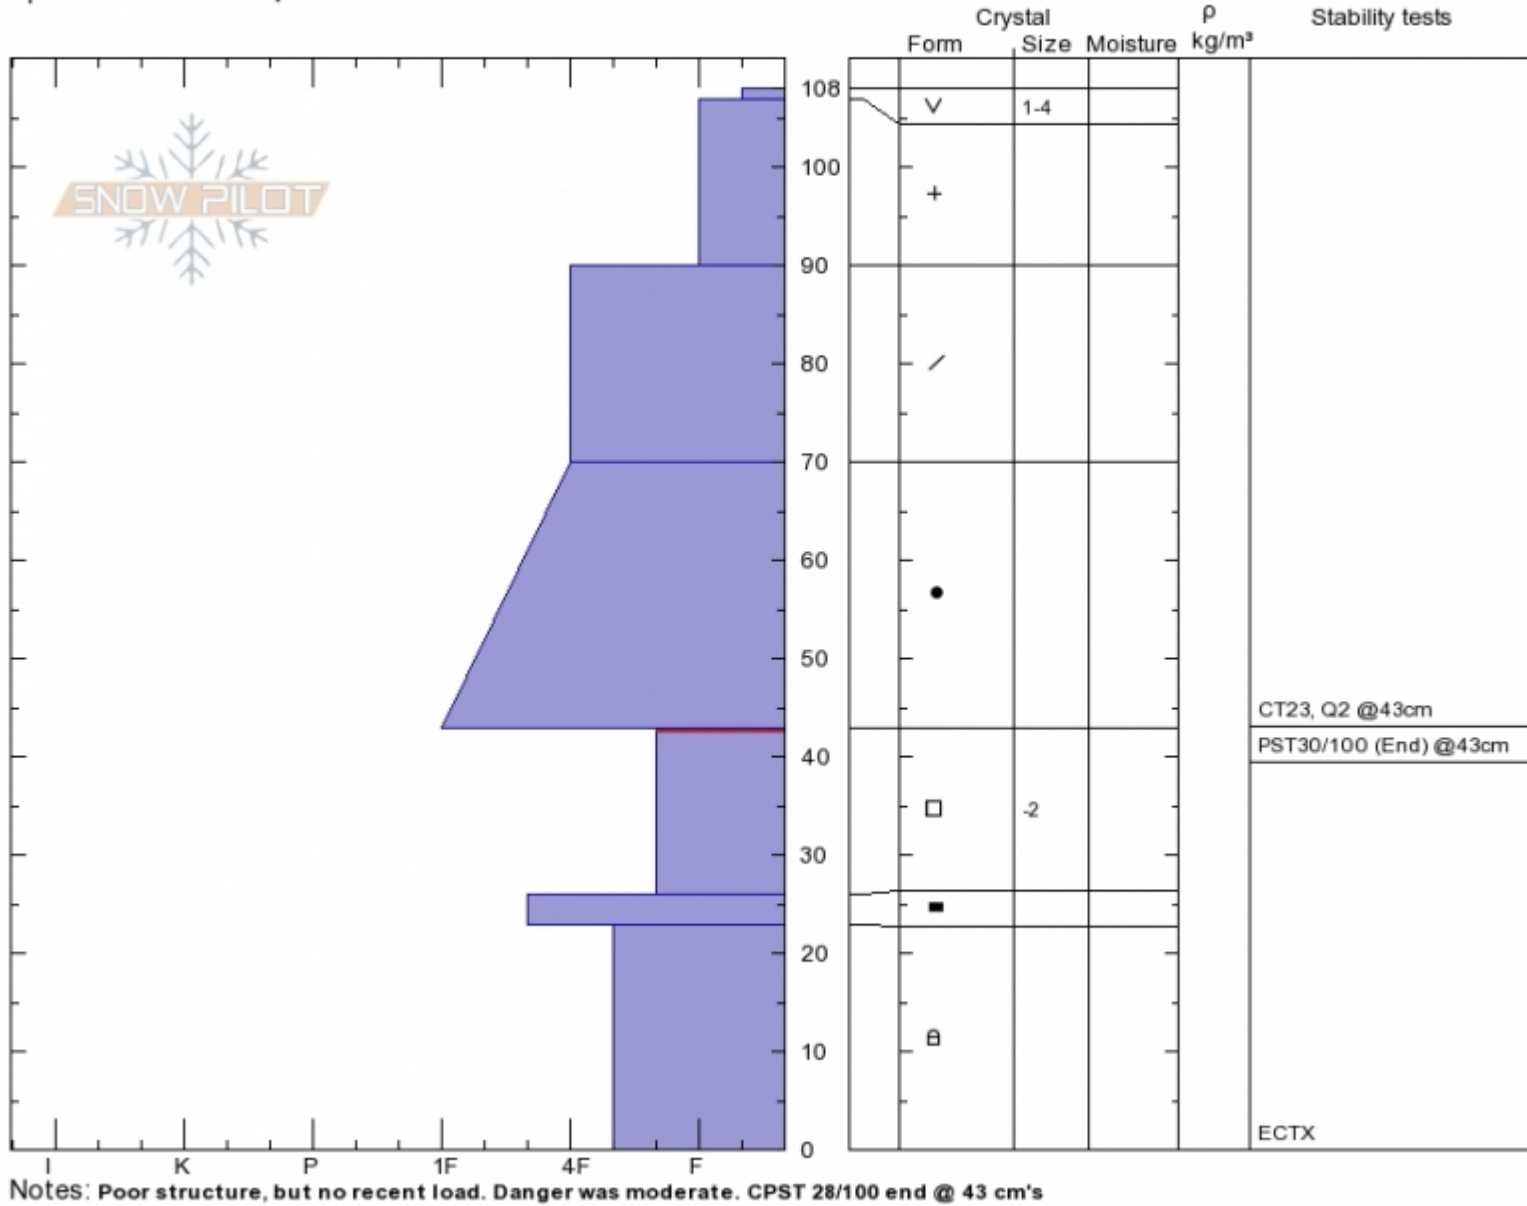

Dudley Creek
Madison Range-N
MT
 Elevation: **8180 ft**
 Aspect: **70°**
 Specifics: **We skied slope**

Eric Knoff
Wed Jan 17 11:00 2018
 Co-ord: **45.28995N, -111.29082W**
 Slope Angle: **26°**
 Wind Loading:

Stability:
 Air Temperature:
 Sky Cover:
 Precipitation: **NO**
 Wind:

HS108
 Stability Test Notes

Layer No
26-43: Pr

Advisory Region
 Northern Madison

Forecast link: [GNFAC Avalanche Advisory for Fri Jan 19, 2018](#)
 Northern Madison, 2018-01-18