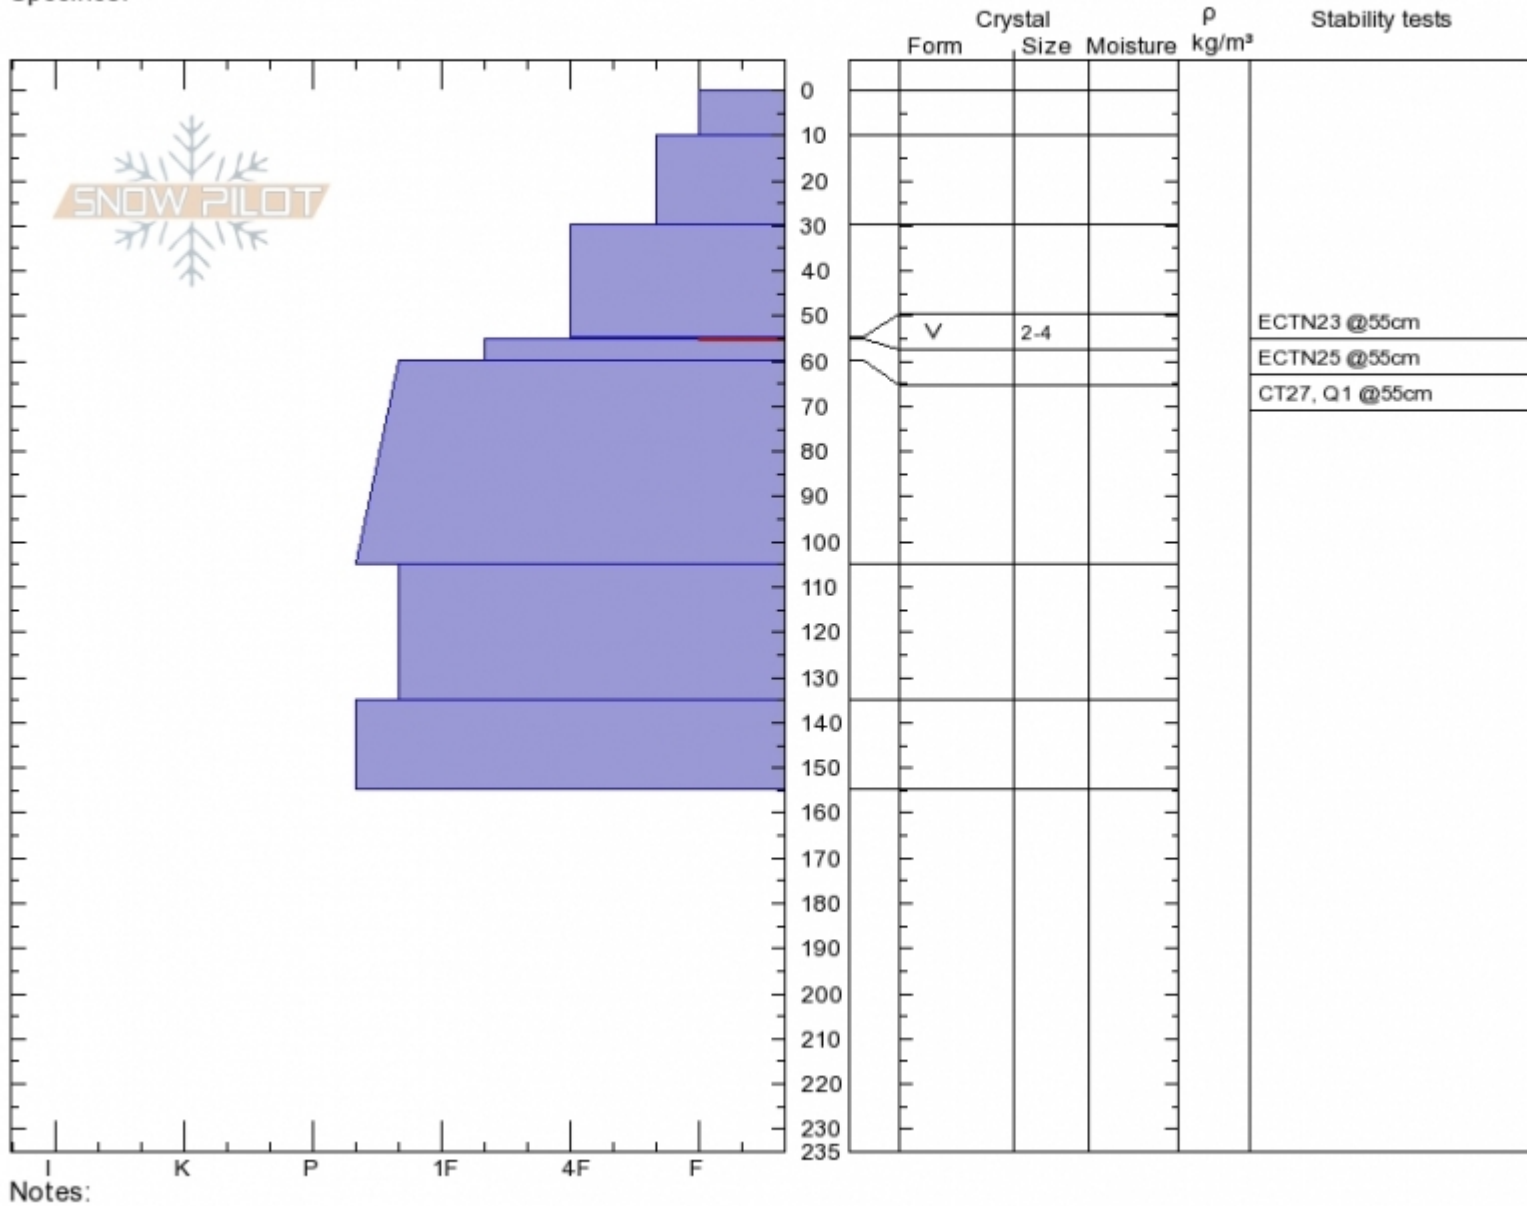

Wade's World
Beartooths
MT
 Elevation: **9700 ft**
 Aspect: **50°**
 Specifics:

Doug Chabot-Admin
Sun Jan 14 14:00 2018
 Co-ord: **45.06555N, -109.95193W**
 Slope Angle: **33°**
 Wind Loading: **no**

Stability: **Good**
 Air Temperature: **-6°C**
 Sky Cover: **SCT**
 Precipitation: **NO**
 Wind: **NW Calm**

HS235
Stability Test Notes

Layer No
55-54.8: P

Advisory Region
 Cooke City
 Cooke City, 2018-01-18