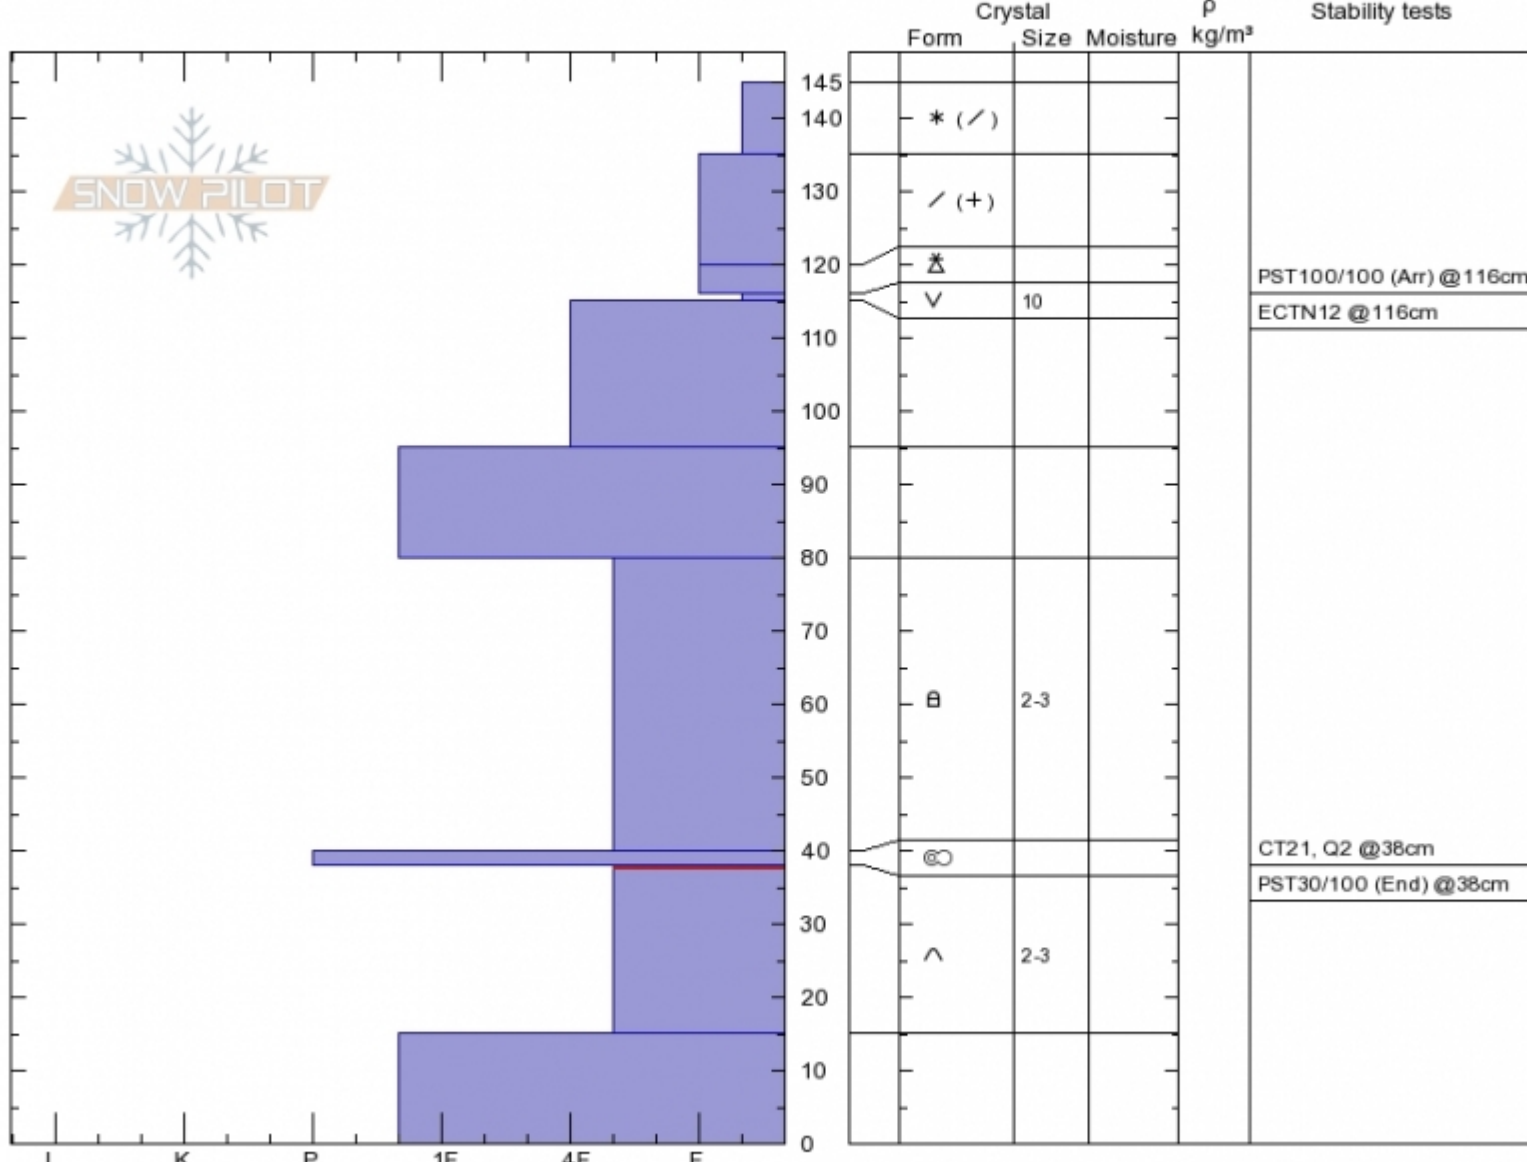

Lionhead ridge ski hil  
 Lionhead Range  
 MT  
 Elevation: 8040 ft  
 Aspect: 40°

Alex Marienthal  
 Sat Jan 20 12:05 2018  
 Co-ord: 44.70267N, -111.29602W  
 Slope Angle: 28°  
 Wind Loading: previous

Stability: **Poor**  
 Air Temperature:  
 Sky Cover: **SCT**  
 Precipitation: **S-1**  
 Wind: **Calm**

HS145  
 Stability Test Notes

Layer No  
 15-38: Pr

Specifics: Collapsing, widespread; Cracking; Recent activity on similar slopes; Recent activity on different slopes

Notes: Dug above (20-30 feet) previous avalanche crown from 12-14 days ago, which was mostly filled in. When first person left the pit u descended on, the entire slope collapsed 100'+ wide. Failed on facets below crust. Big collapse. Deep.

Advisory Region  
 Lionhead Range  
 Longitude  
 -111.30W  
 Latitude  
 44.70N  
 Lionhead Range, 2018-01-21