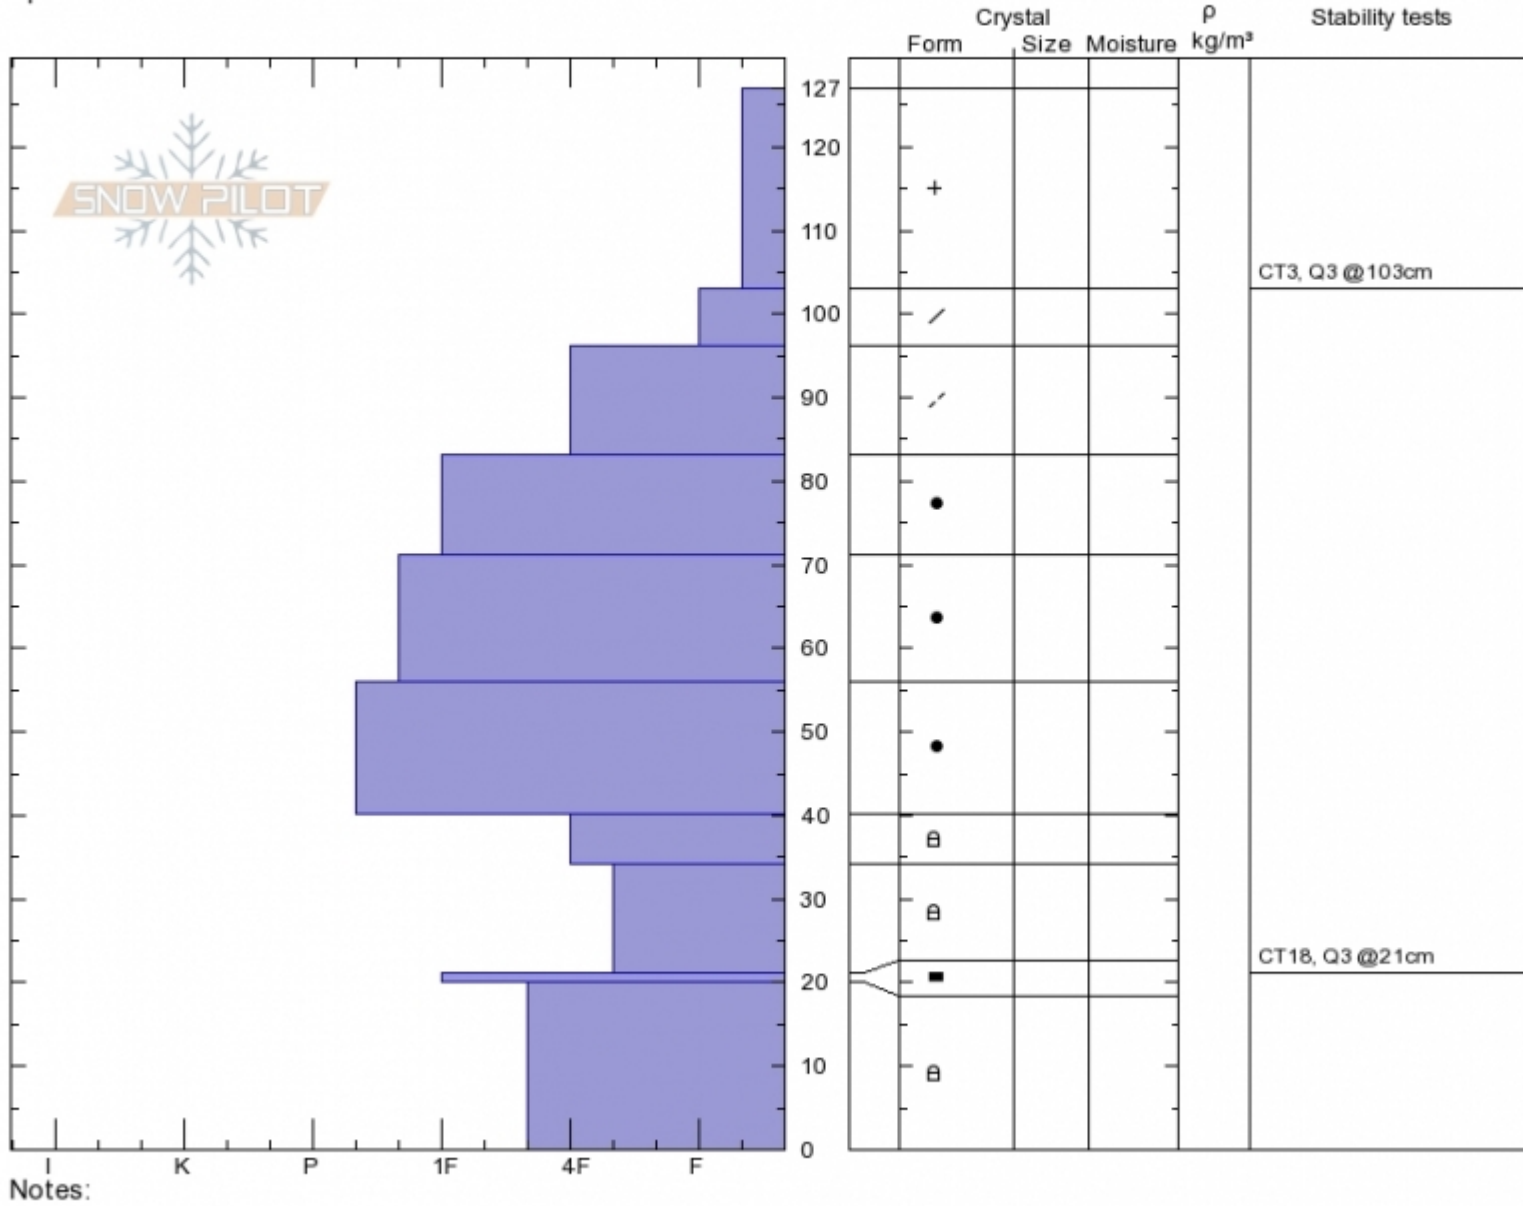

Motor Hill
 Lionhead Range
 MT
 Elevation: 8700 ft
 Aspect: 110°
 Specifics:

Doug Chabot-Admin
 Tue Jan 23 11:20 2018
 Co-ord: 44.73758N, -111.31294W
 Slope Angle: 32°
 Wind Loading: no

Stability: **Good**
 Air Temperature: -7°C
 Sky Cover: **BKN**
 Precipitation: **NO**
 Wind: **Calm**

HS127
 Stability Test Notes

Layer No

Advisory Region
 Lionhead Range
 Lionhead Range, 2018-01-24