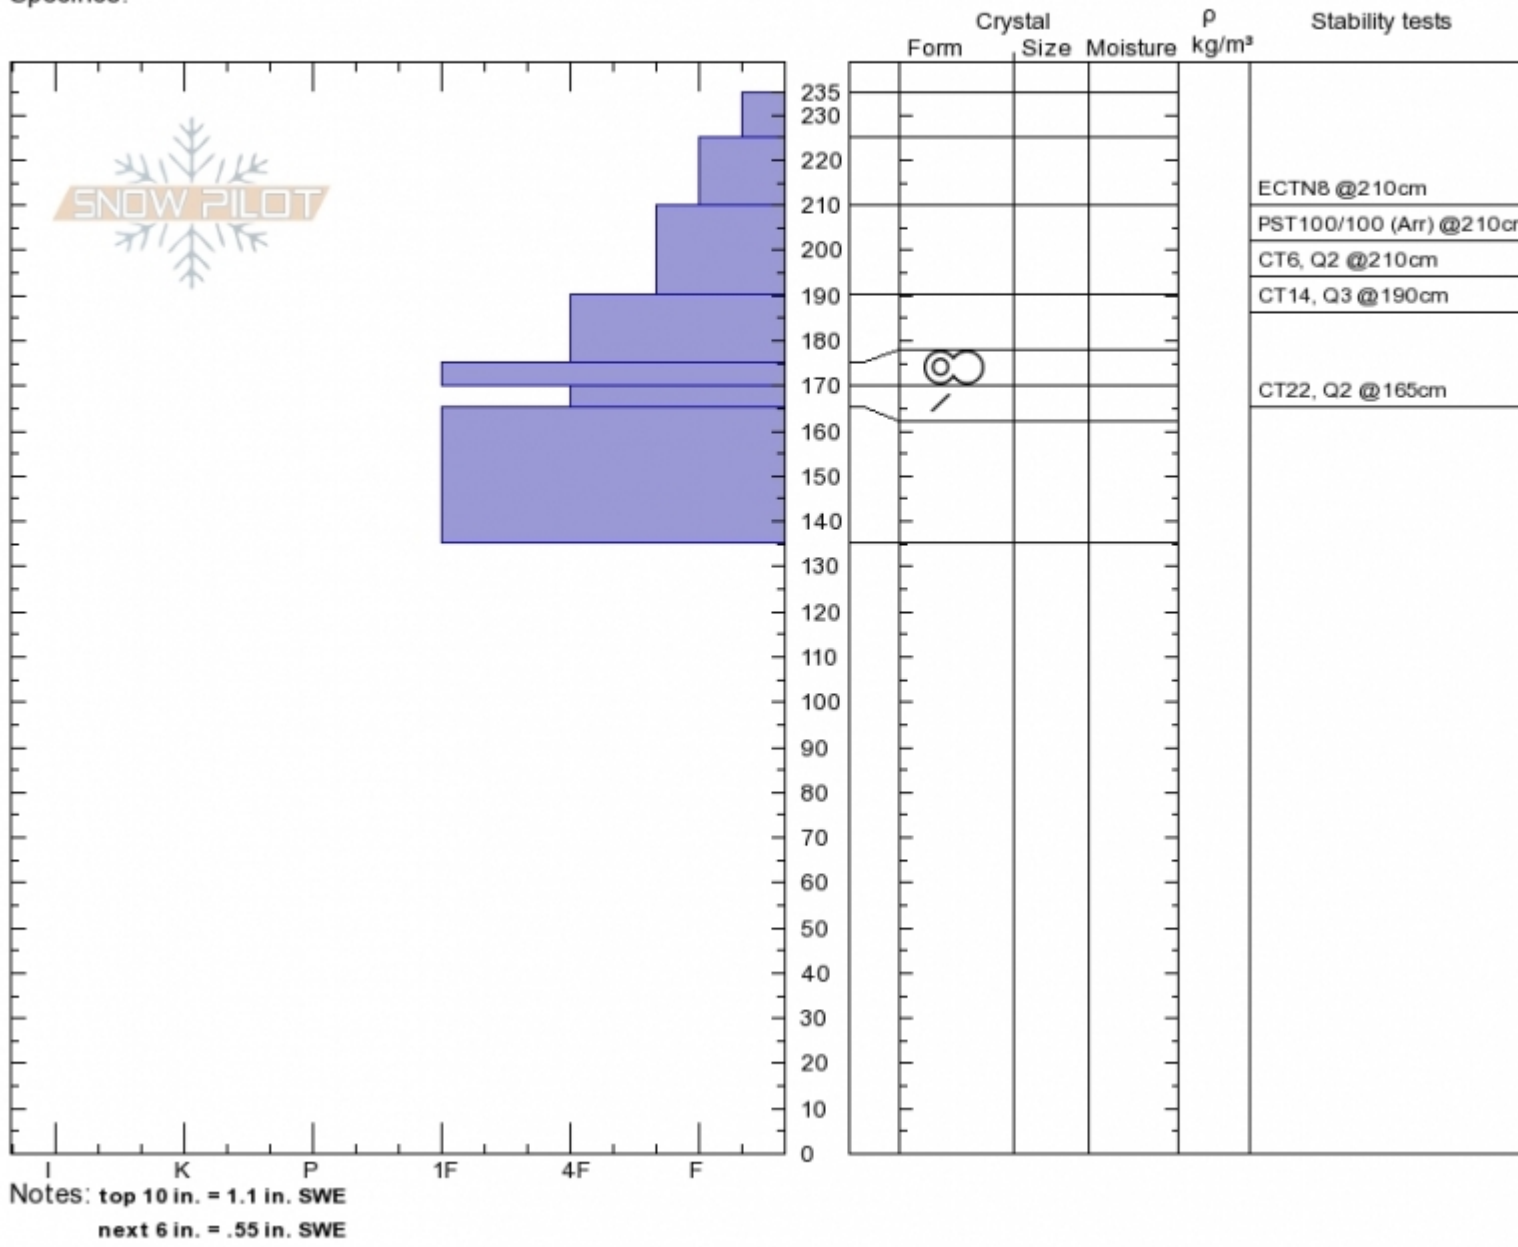

3rd Yellowmule
 Madison Range-N
 MT
 Elevation: 9300 ft
 Aspect: 15°
 Specifics:

Alex Marienthal
 Sun Feb 18 10:50 2018
 Co-ord: 45.18493N, -111.43584W
 Slope Angle: 25°
 Wind Loading:

Stability: **Good**
 Air Temperature: -10°C
 Sky Cover: **SCT**
 Precipitation: **NO**
 Wind: **Calm**

HS235
 Stability Test Notes

Layer No

Advisory Region
 Northern Madison
 Northern Madison, 2018-02-18