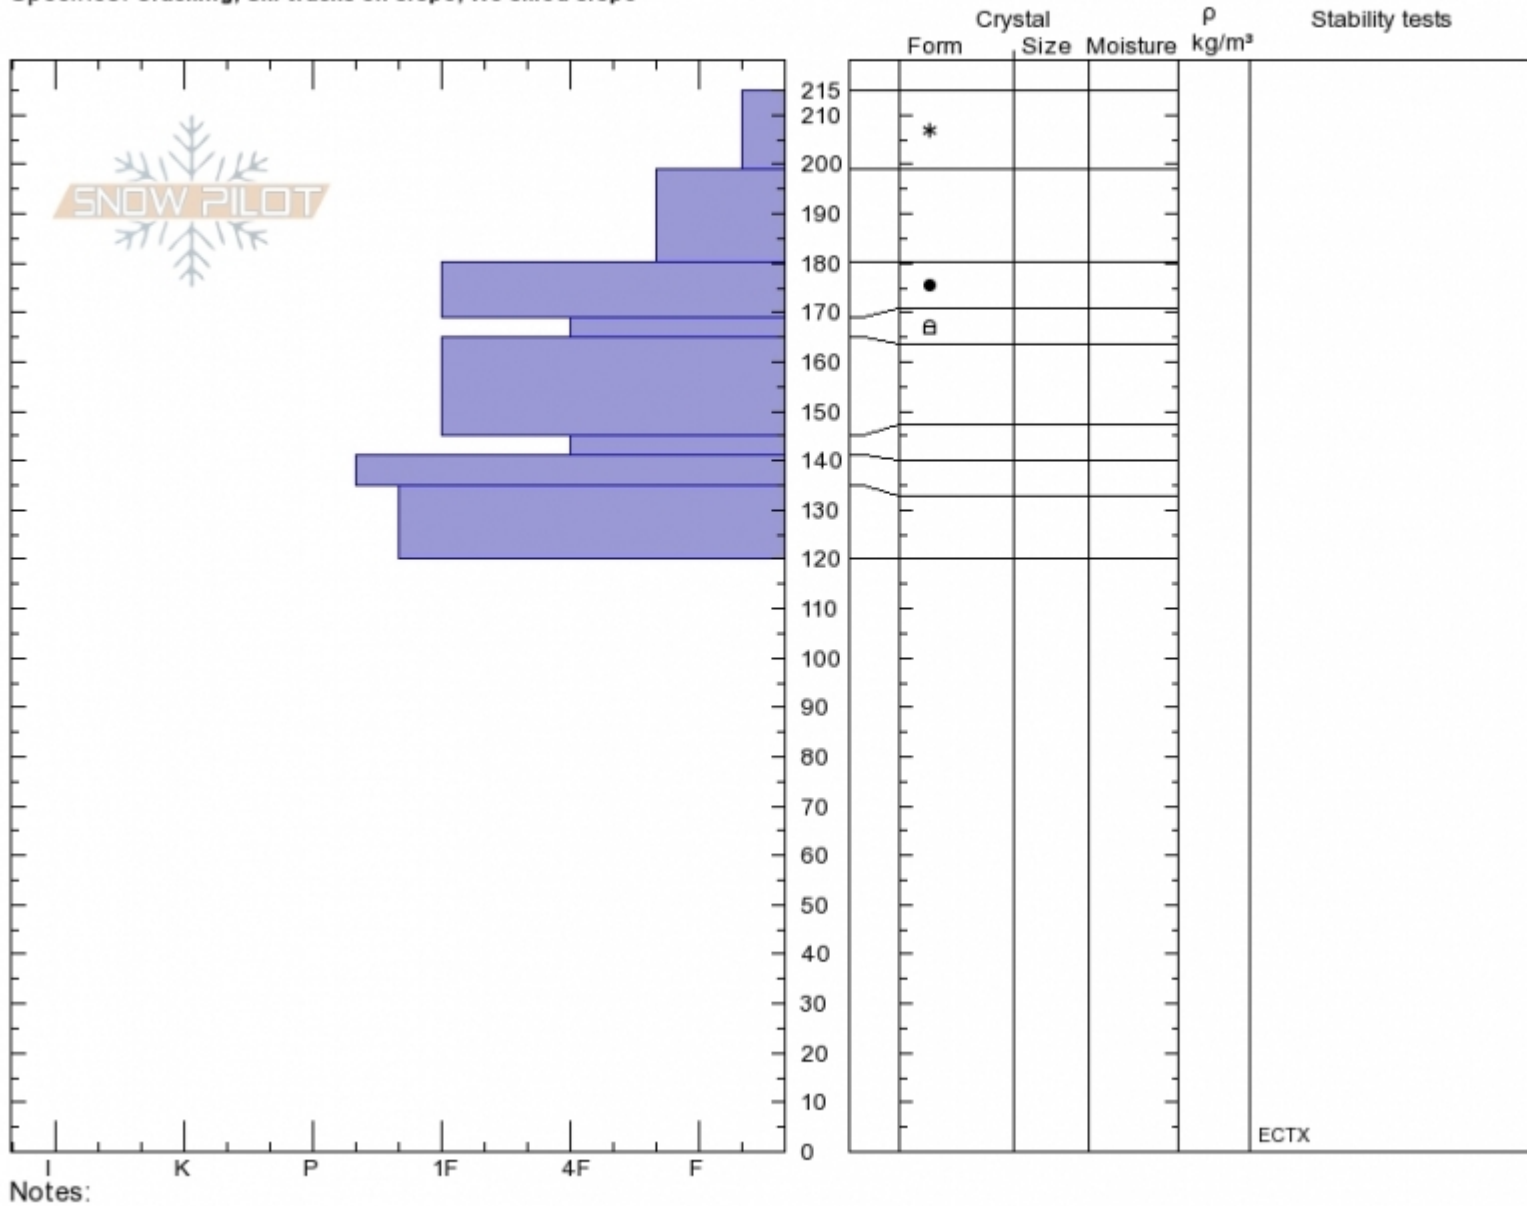

Texas Meadow
Bridger Range
MT

Alex Marienthal
Sun Feb 25 11:42 2018
Co-ord: 45.84054N, -110.93448W
Slope Angle: 34°
Wind Loading: no

Stability: **Good**
Air Temperature:
Sky Cover: **BKN**
Precipitation:
Wind: **Calm**

HS215
Stability Test Notes

Layer No

Elevation: 7840 ft
Aspect: 75°

Specifics: Cracking; Ski tracks on slope; We skied slope

Advisory Region
Bridger Range
Bridger Range, 2018-02-26