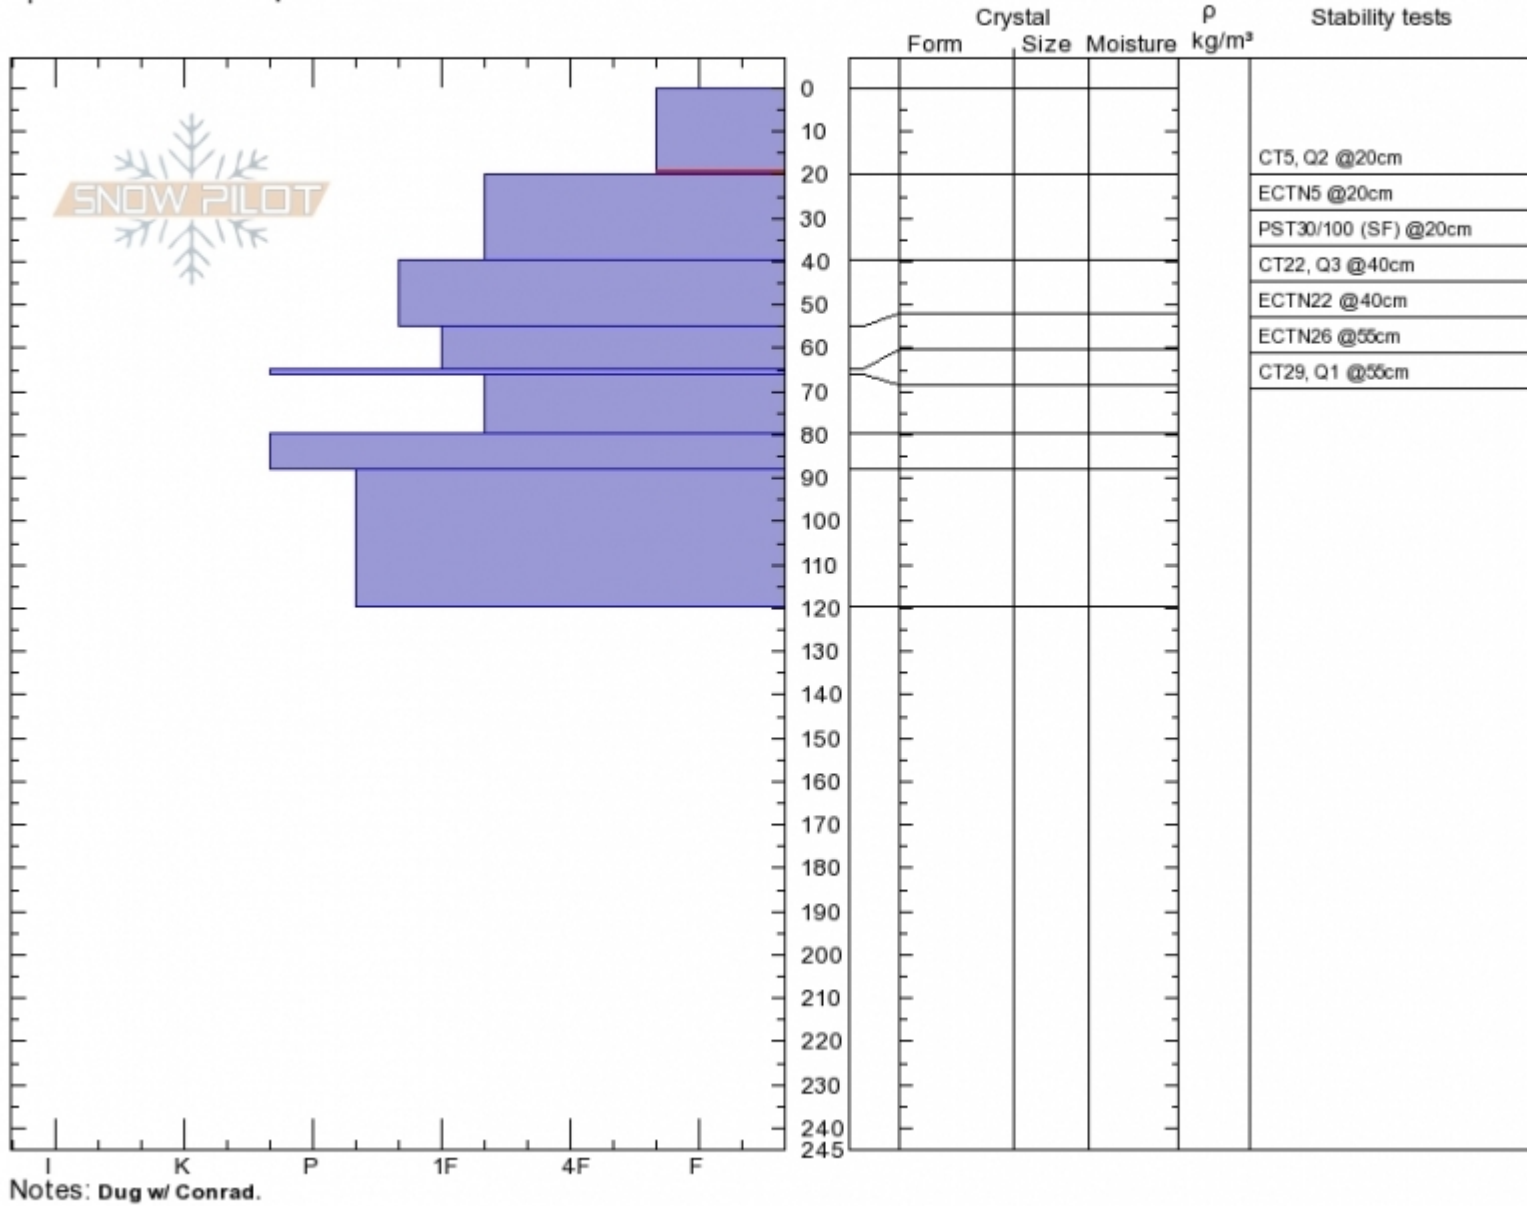

**McAtee Basin**  
**Madison Range-N**  
**MT**  
 Elevation: **9754 ft**  
 Aspect: **10°**  
 Specifics: **We skied slope**

**Doug Chabot-Admin**  
**Tue Mar 6 11:00 2018**  
 Co-ord: **45.18464N, -111.44088W**  
 Slope Angle: **30°**  
 Wind Loading: **previous**

Stability: **Good**  
 Air Temperature: **-11°C**  
 Sky Cover: **CLR**  
 Precipitation: **NO**  
 Wind: **Calm**

**HS245**  
**Stability Test Notes**

Layer No  
**20-0: Prob**

Advisory Region  
 Northern Madison  
 Northern Madison, 2018-03-07