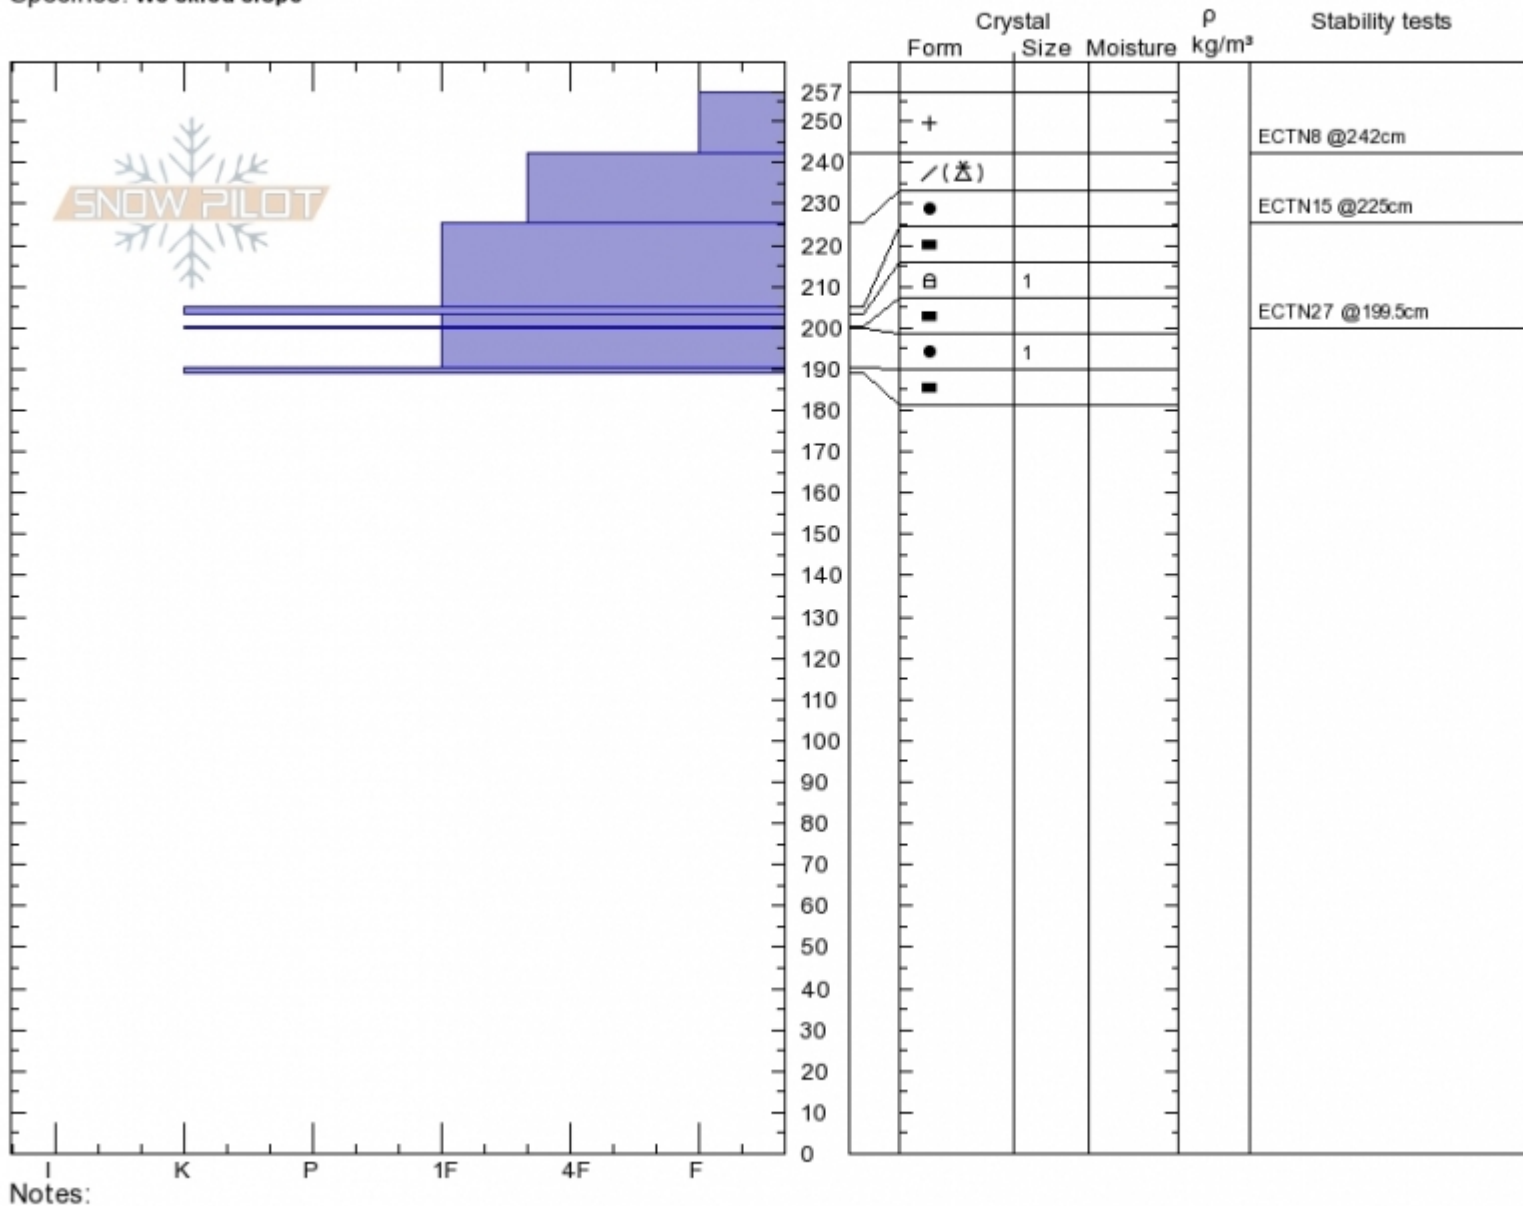

Palisades Butte
 Gallatin Range-N
 MT
 Elevation: 9650 ft
 Aspect: 160°
 Specifics: We skied slope

Doug Chabot-Admin
 Thu Mar 29 11:45 2018
 Co-ord: 45.41848N, -110.97893W
 Slope Angle: 32°
 Wind Loading: yes

Stability: **Very Good**
 Air Temperature: -7°C
 Sky Cover: **CLR**
 Precipitation: **NO**
 Wind: **W Moderate**

HS257
 Stability Test Notes

Layer No

Advisory Region
 Northern Gallatin
 Northern Gallatin, 2018-04-01