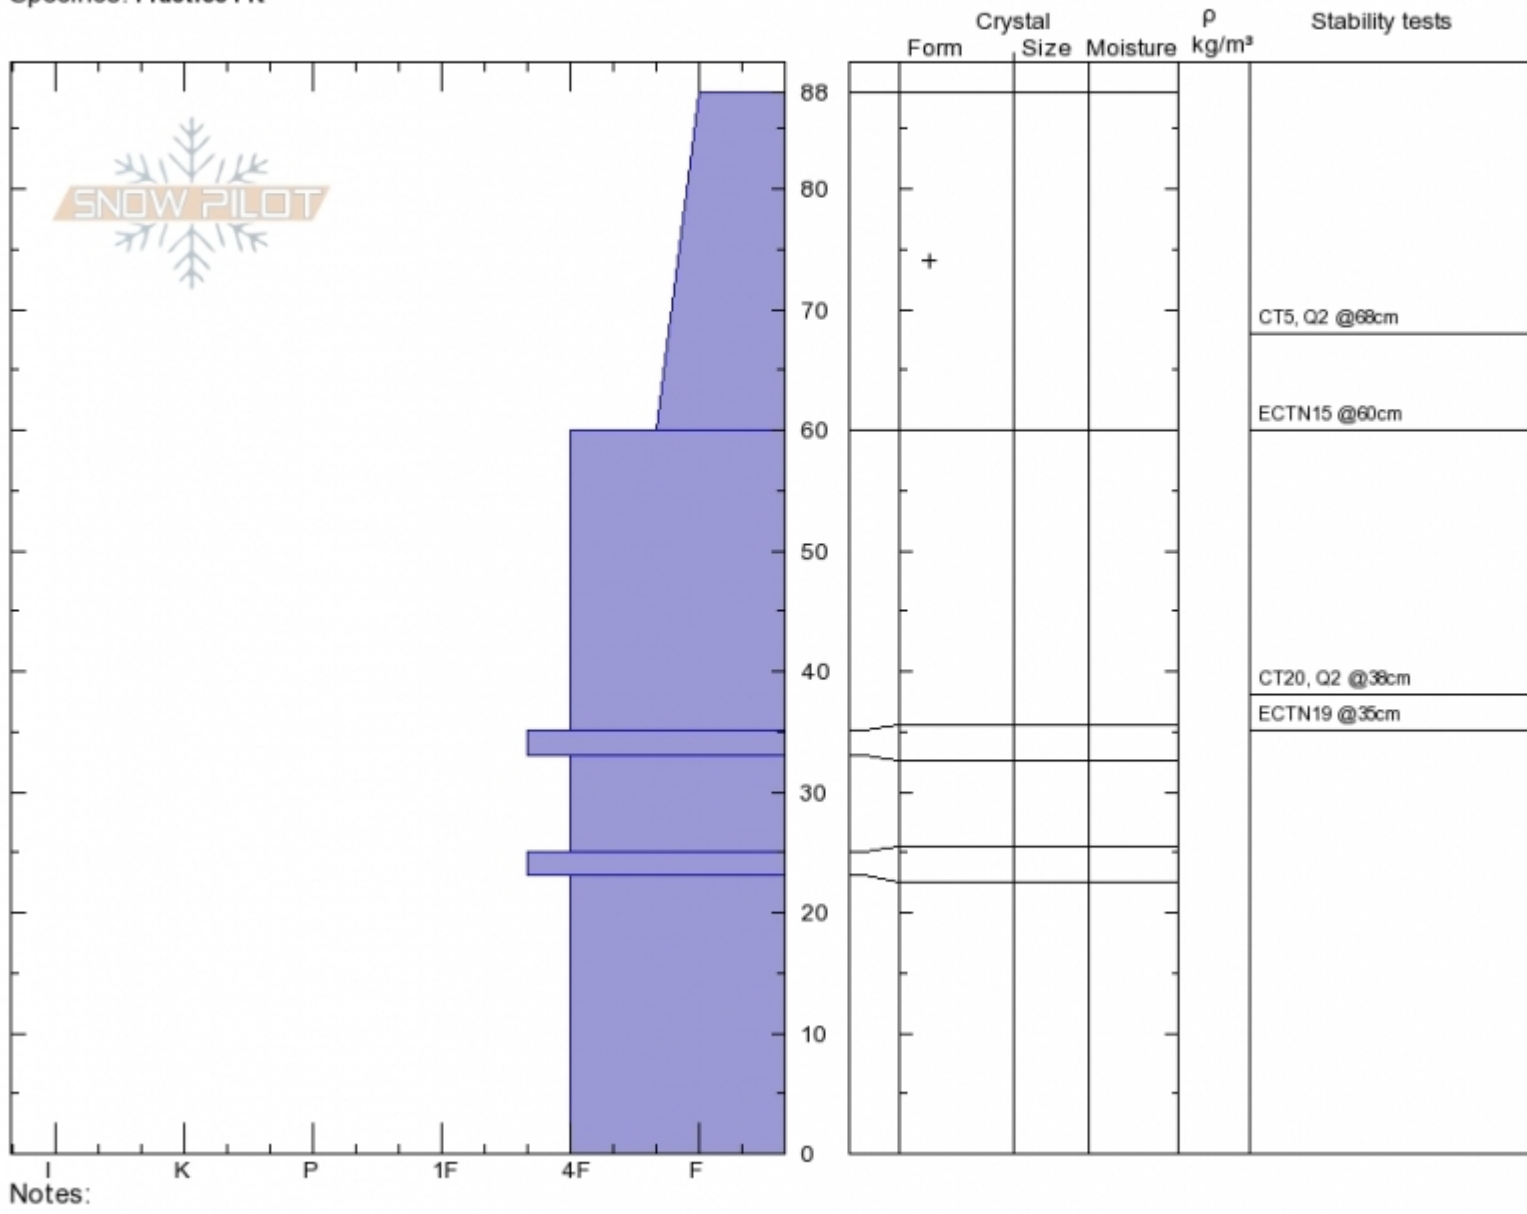

**east Miller Ridge**  
**Beartooths**  
**MT**  
 Elevation: **9150 ft**  
 Aspect: **60°**  
 Specifics: **Practice Pit**

**Beau Fredlund**  
**Wed Nov 7 00:30 2018**  
 Co-ord: **45.03151N, -109.94382E**  
 Slope Angle: **35°**  
 Wind Loading: **no**

Stability:  
 Air Temperature:  
 Sky Cover: **BKN**  
 Precipitation: **S-1**  
 Wind: **NW Light Breeze**

**HS88**  
**Stability Test Notes**

Layer No  
**33-35: Pr**

Advisory Region  
 Cooke City  
 Cooke City, 2018-11-09