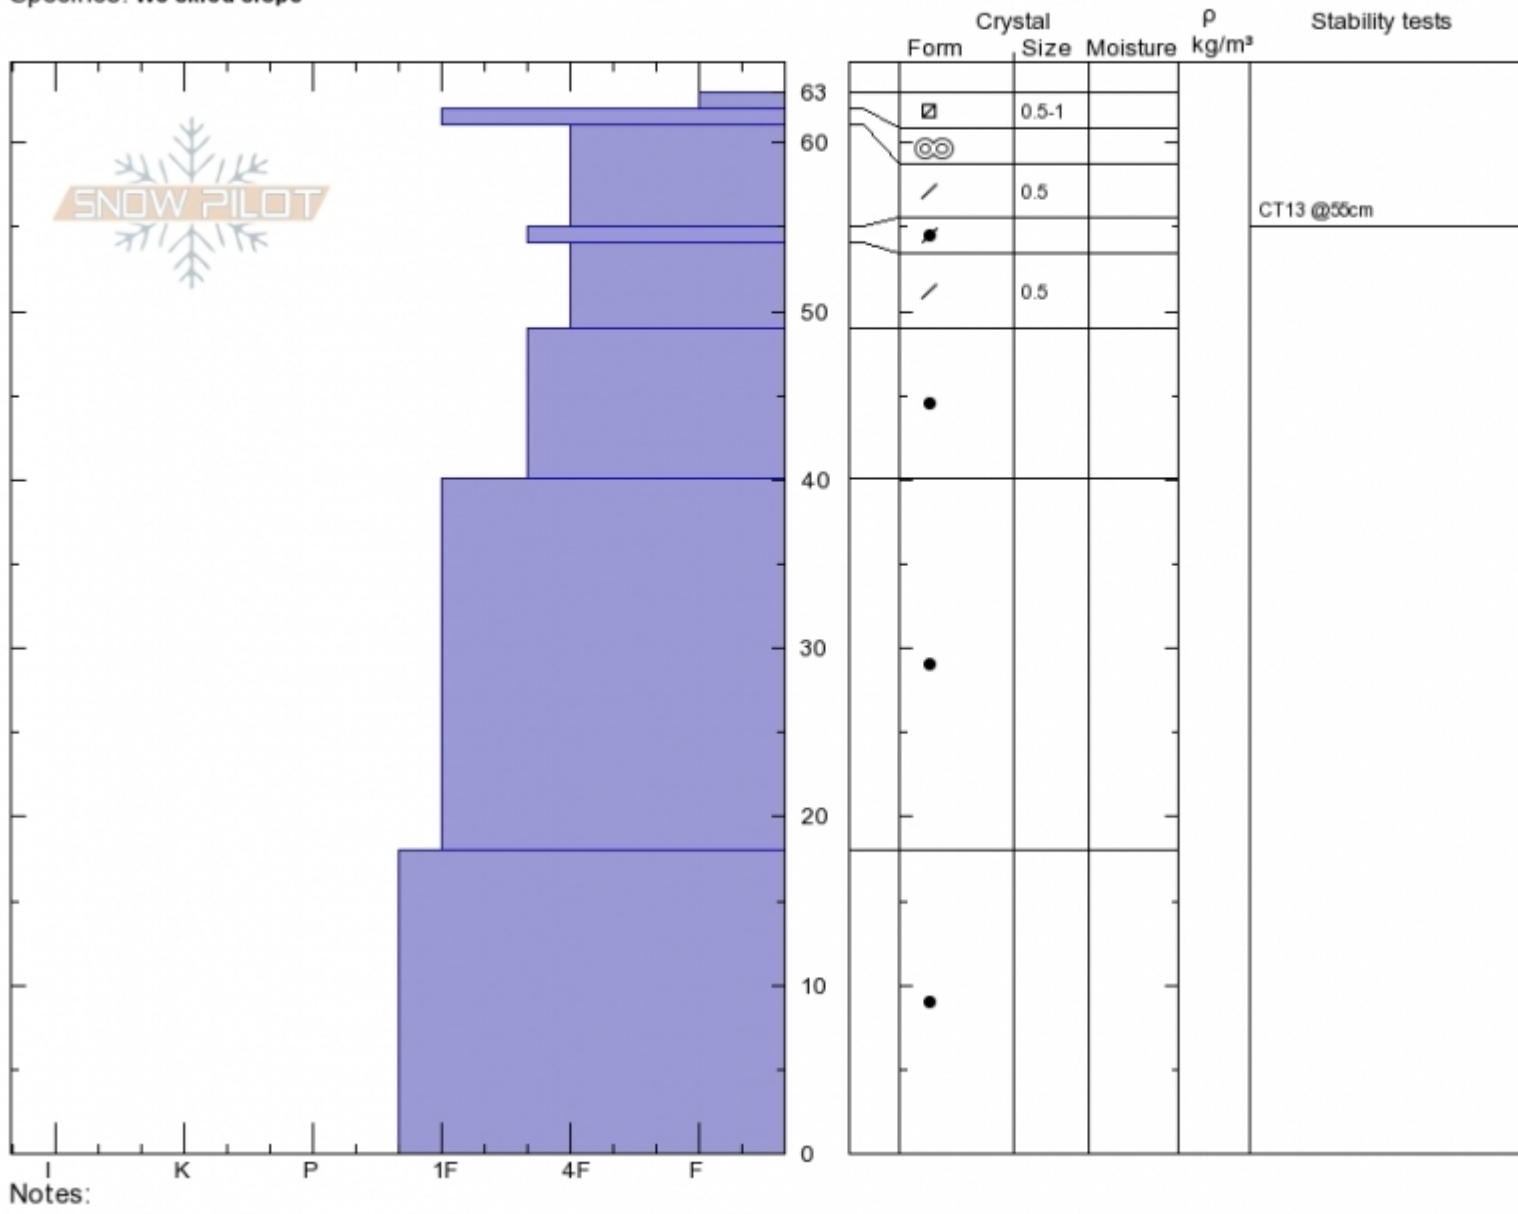

Blackmore
Gallatin Range-N
MT
 Elevation: **9600 ft**
 Aspect: **110°**
 Specifics: **We skied slope**

Andrew Schauer
Wed Nov 21 11:15 2018
 Co-ord: **45.44412N, -111.00303W**
 Slope Angle: **30°**
 Wind Loading:

Stability:
 Air Temperature: **2°C**
 Sky Cover: **CLR**
 Precipitation: **NO**
 Wind: **SW Moderate**

HS63
 Stability Test Notes

Layer No
 62-63: Pro

Snowpit from SE aspect at 9600ft on Mount Blackmore. 11-21-2018.

Advisory Region
 Northern Gallatin
 Longitude
 -111.00W
 Latitude
 45.44N

Northern Gallatin, 2018-11-21