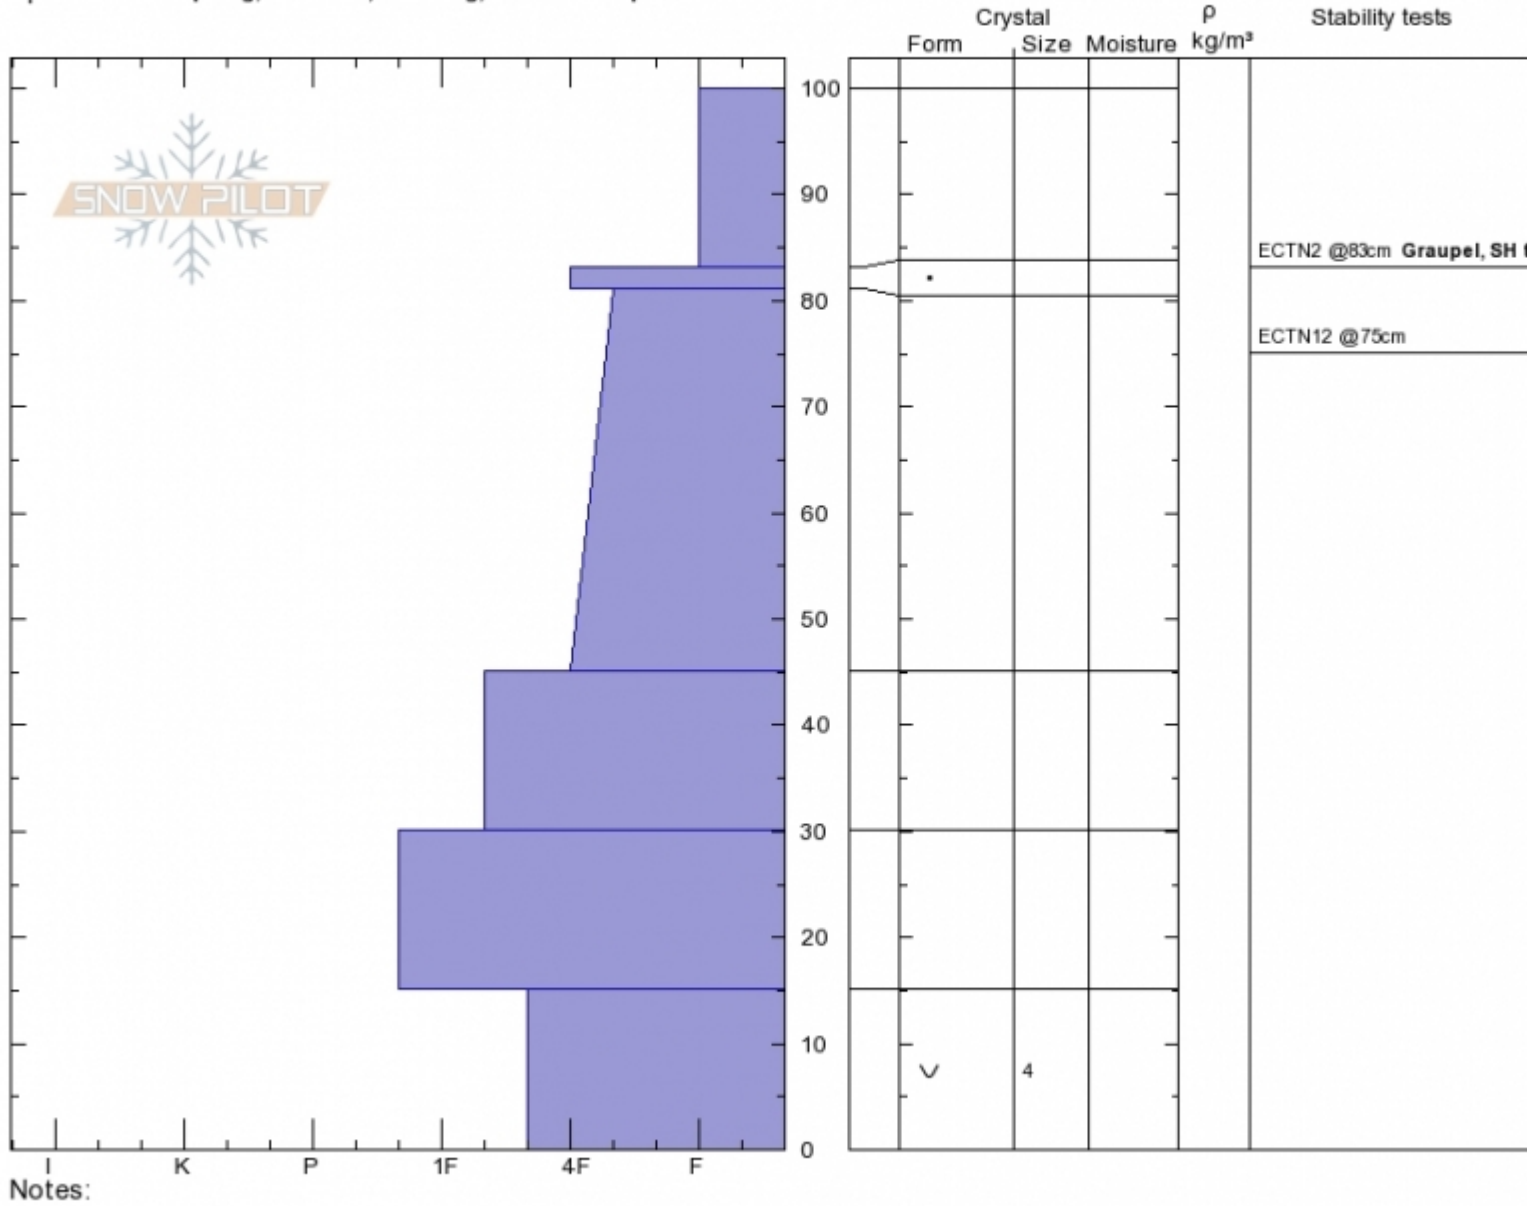

west Woody Ridge
Absaroka Range
MT
 Elevation: **9800 ft**
 Aspect: **272°**
 Specifics: **Collapsing, localized; Cracking; We skied slope**

Beau Fredlund
Sat Nov 24 15:00 2018
 Co-ord: **44.97912N, -109.92559E**
 Slope Angle: **31°**
 Wind Loading:

Stability:
 Air Temperature:
 Sky Cover:
 Precipitation: **NO**
 Wind: **Calm**

HS100
Stability Test Notes
83: Graupel, SH too?

Layer No
0-15: Prob

Advisory Region
 Cooke City
 Cooke City, 2018-11-25