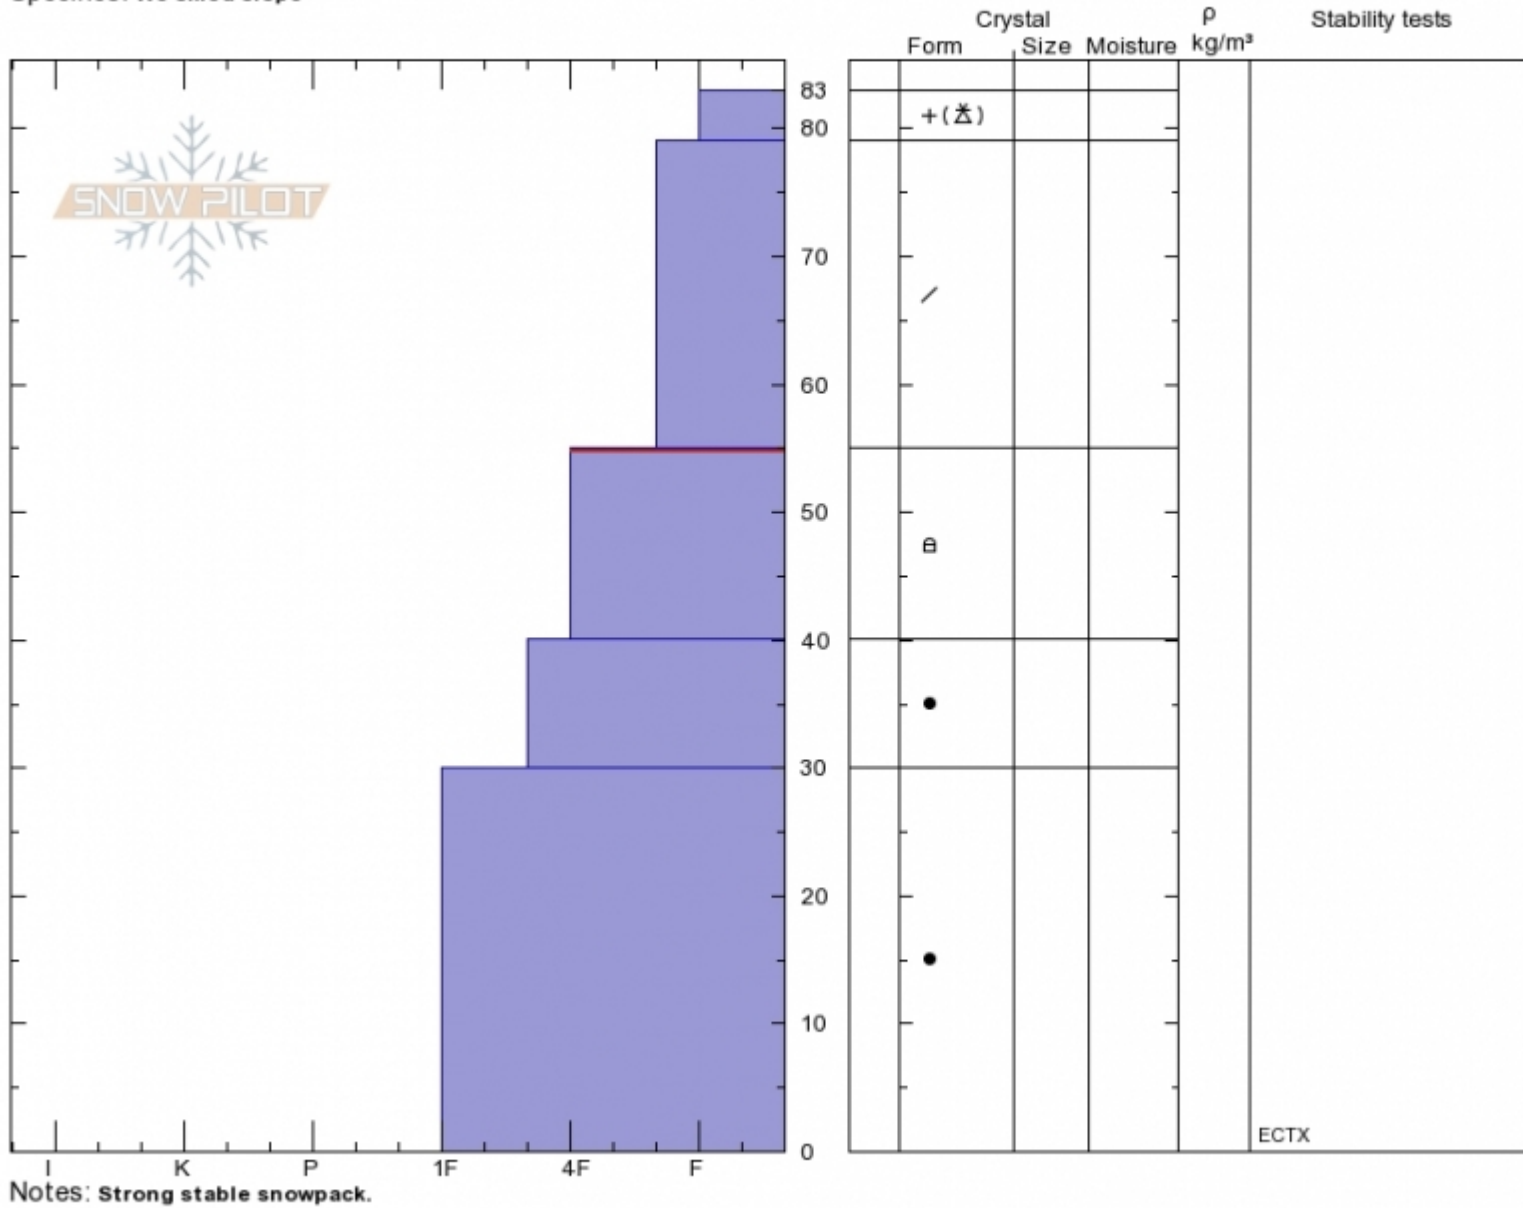

**Bear Basin, NE**  
**Madison Range-N**  
**MT**  
 Elevation: **8800 ft**  
 Aspect: **70°**  
 Specifics: **We skied slope**

**Eric Knoff**  
**Wed Nov 28 12:30 2018**  
 Co-ord:  
 Slope Angle: **28°**  
 Wind Loading: **no**

Stability:  
 Air Temperature: **-5°C**  
 Sky Cover: **SCT**  
 Precipitation: **NO**  
 Wind: **W Light Breeze**

**HS83**  
 Stability Test Notes

Layer No  
**40-55: Pr**

Advisory Region  
 Northern Madison  
 Northern Madison, 2018-11-29