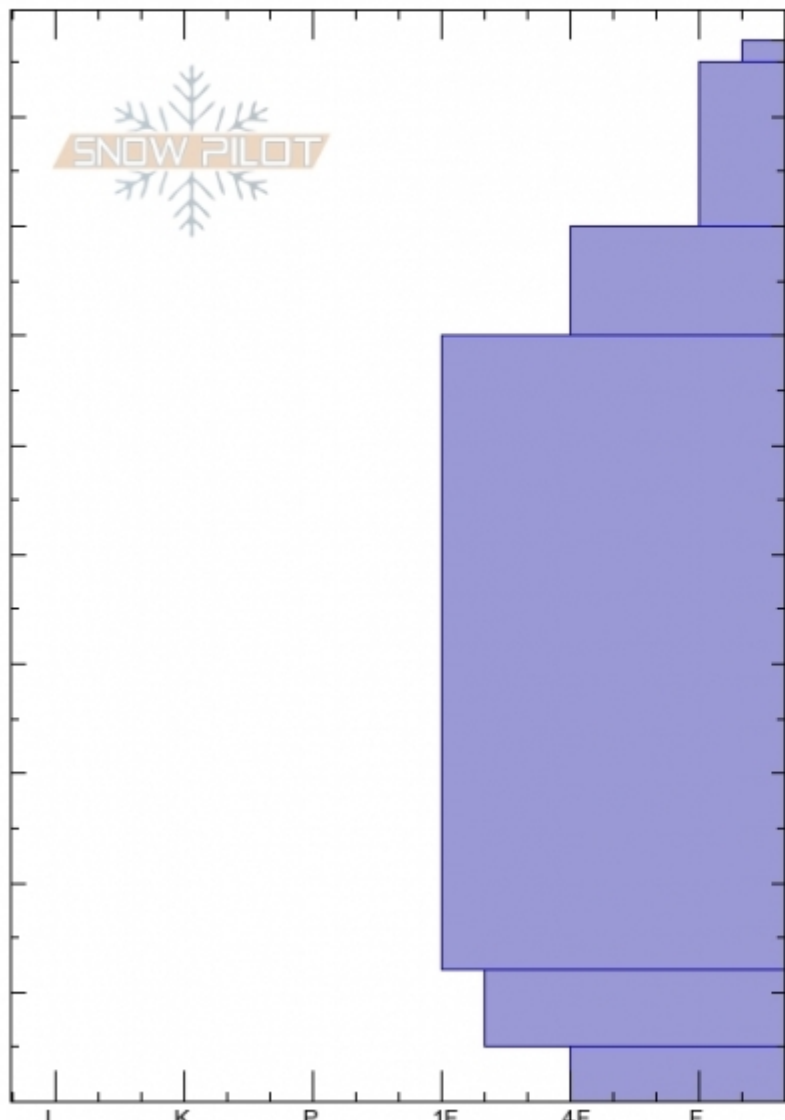

second yellow mule
 Madison Range-N
 MT
 Elevation: 9360 ft
 Aspect: 30°
 Specifics: Snowmobile tracks on slope; We snowmobiled slope

Alex Marienthal
 Thu Dec 6 11:11 2018
 Co-ord: 45.17742N, -111.40088W
 Slope Angle: 24°
 Wind Loading: previous

Stability: **Good**
 Air Temperature:
 Sky Cover: **CLR**
 Precipitation:
 Wind: **Calm**

HS97
 Stability Test Notes

Layer No

Form	Crystal Size	Moisture	ρ kg/m ³	Stability tests
+				
/ (□)	0.5-2			
□ (/)	0.5-1			ECTN16 @70cm CT16, Q3 @70cm
• (■)	1			
⊗ (□)	1-3			CT21, Q2 @15cm
□				