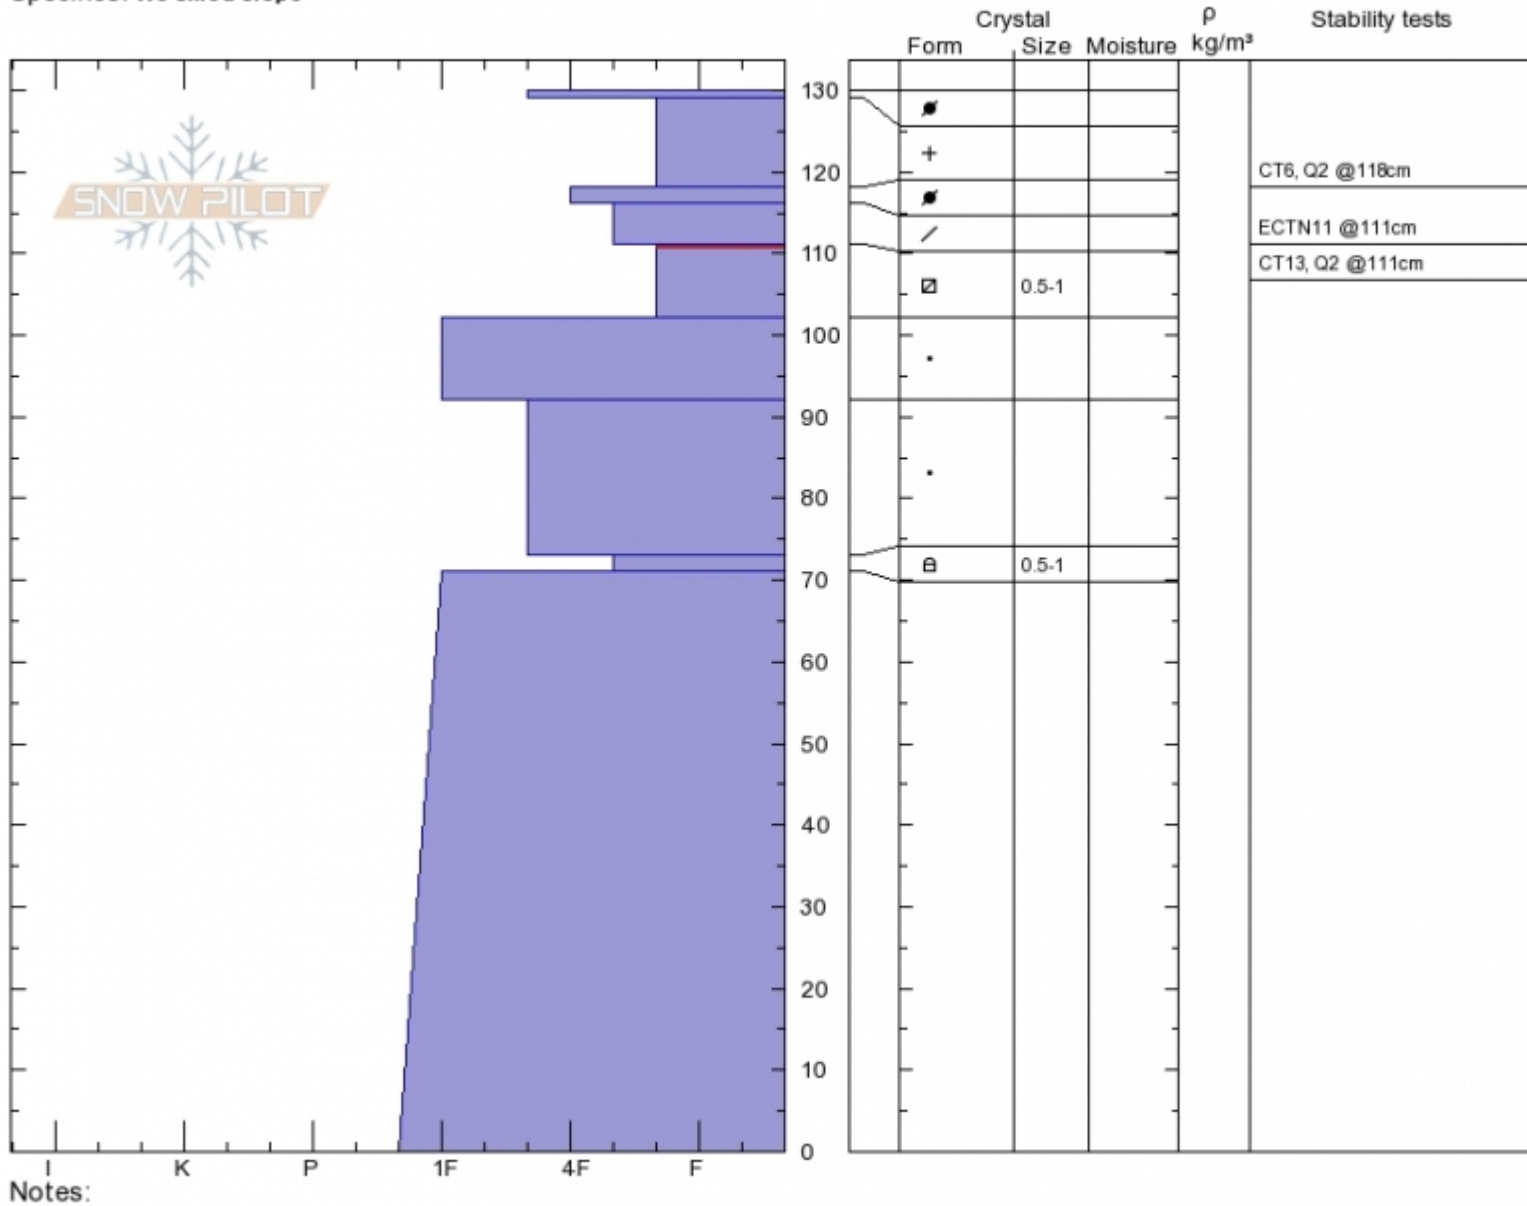

Throne, NE
Bridger Range
MT
 Elevation: **8200 ft**
 Aspect: **80°**
 Specifics: **We skied slope**

Eric Knoff
Thu Dec 13 12:30 2018
 Co-ord: **45.87731N, -110.94324W**
 Slope Angle: **33°**
 Wind Loading: **previous**

Stability:
 Air Temperature: **-5°C**
 Sky Cover: **BKN**
 Precipitation: **NO**
 Wind: **SW Moderate**

HS130
Stability Test Notes

Layer No
102-111: F

Advisory Region
 Bridger Range
 Bridger Range, 2018-12-14