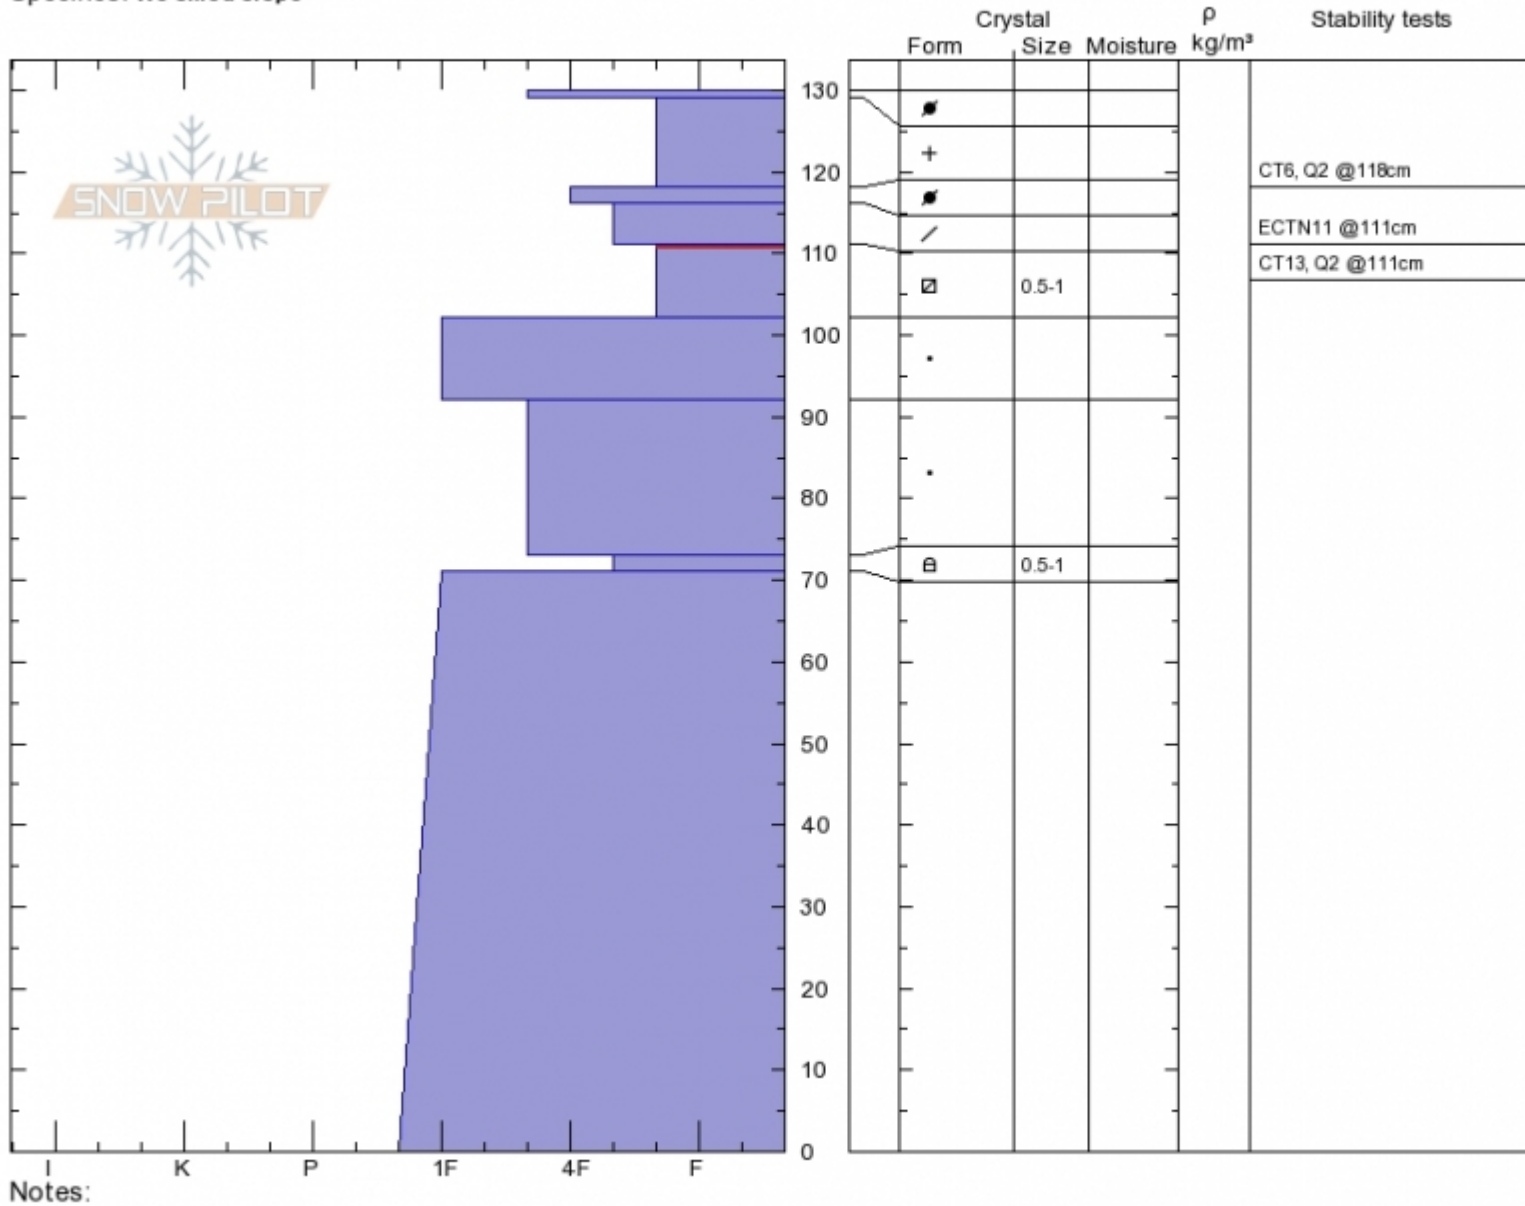

Throne, NE
Bridger Range
MT
 Elevation: **8200 ft**
 Aspect: **80°**
 Specifics: **We skied slope**

Eric Knoff
Thu Dec 13 12:30 2018
 Co-ord: **45.87731N, -110.94324W**
 Slope Angle: **33°**
 Wind Loading: **previous**

Stability:
 Air Temperature: **-5°C**
 Sky Cover: **BKN**
 Precipitation: **NO**
 Wind: **SW Moderate**

HS130
Stability Test Notes

Layer No
102-111: F

Advisory Region
 Bridger Range
 Bridger Range, 2018-12-14