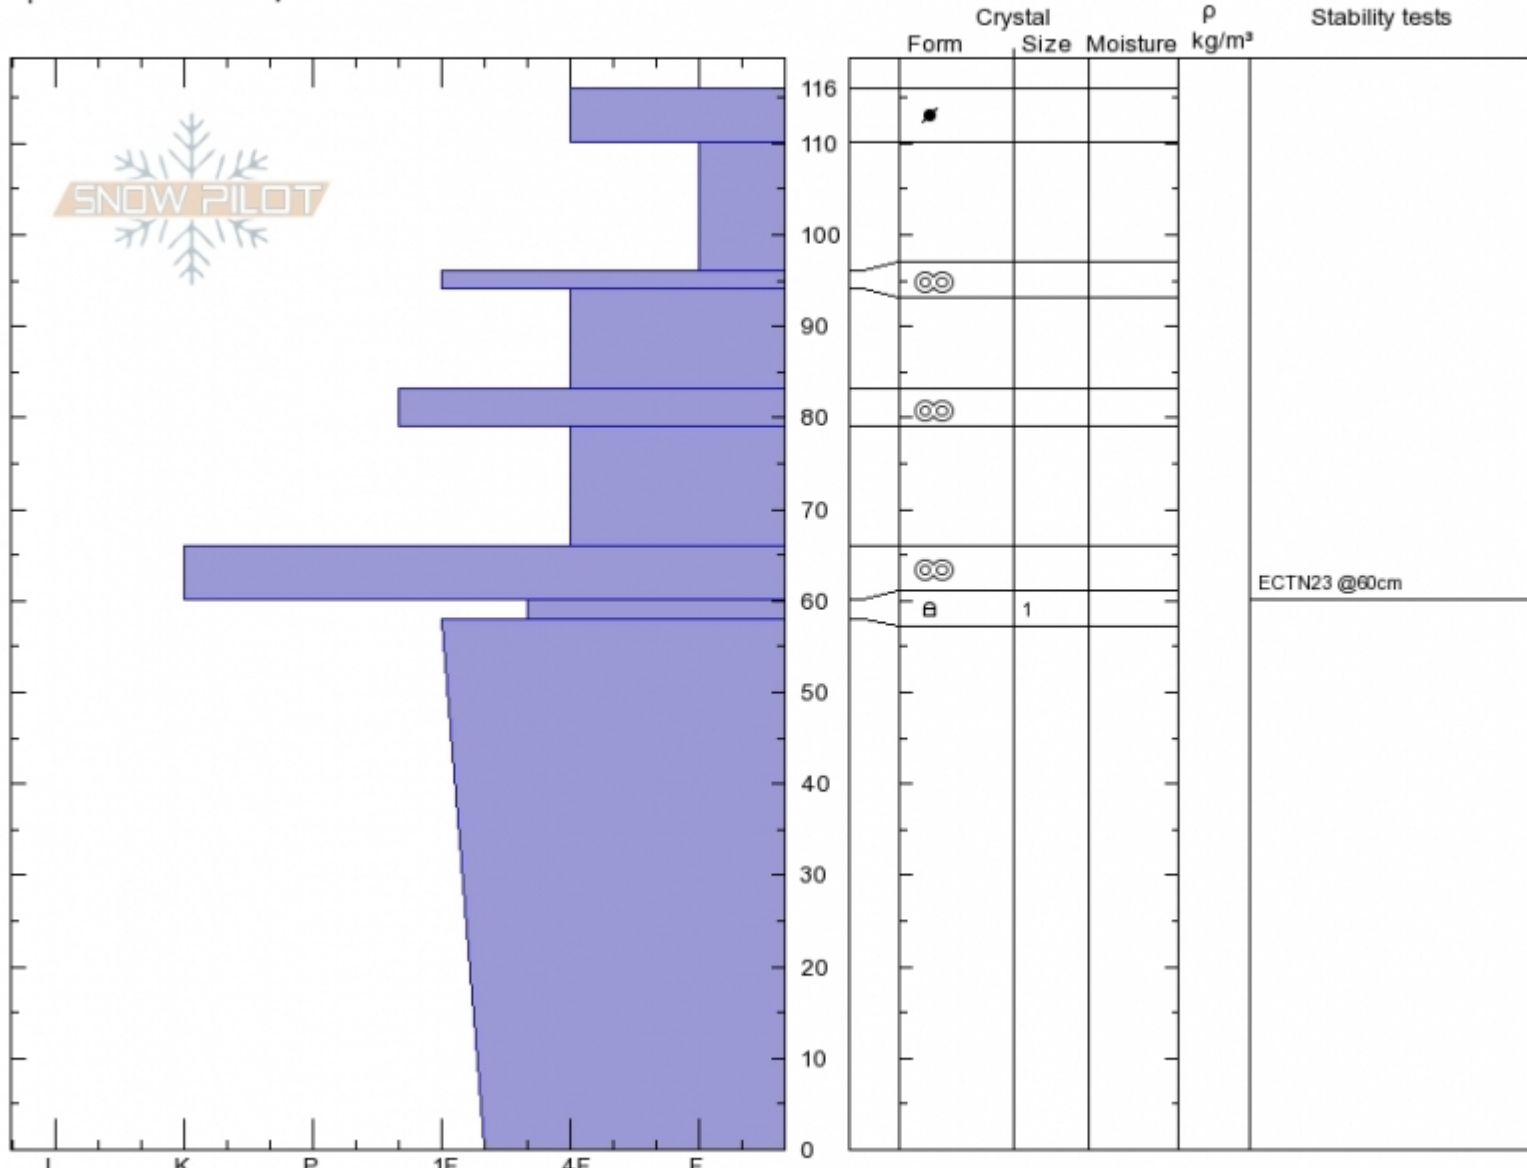

east 9595
Beartooths
MT
 Elevation: **9250 ft**
 Aspect: **113°**
 Specifics: **We skied slope**

Beau Fredlund
Sat Dec 15 13:30 2018
 Co-ord: **45.02021N, -110.00882E**
 Slope Angle: **28°**
 Wind Loading: **previous**

Stability:
 Air Temperature: **-2°C**
 Sky Cover: **BKN**
 Precipitation: **NO**
 Wind:

HS116
Stability Test Notes

Layer No
110-116: v
60-66: Th
58-60: Pro

Notes: Winds this morning were gusting into the 50mph range, from the SW (at the Lulu Pass wx station), and affected many exposed slopes at lower elevations.

Advisory Region
 Cooke City
 Longitude
 -109.93W
 Latitude
 45.02N
 Cooke City, 2018-12-15