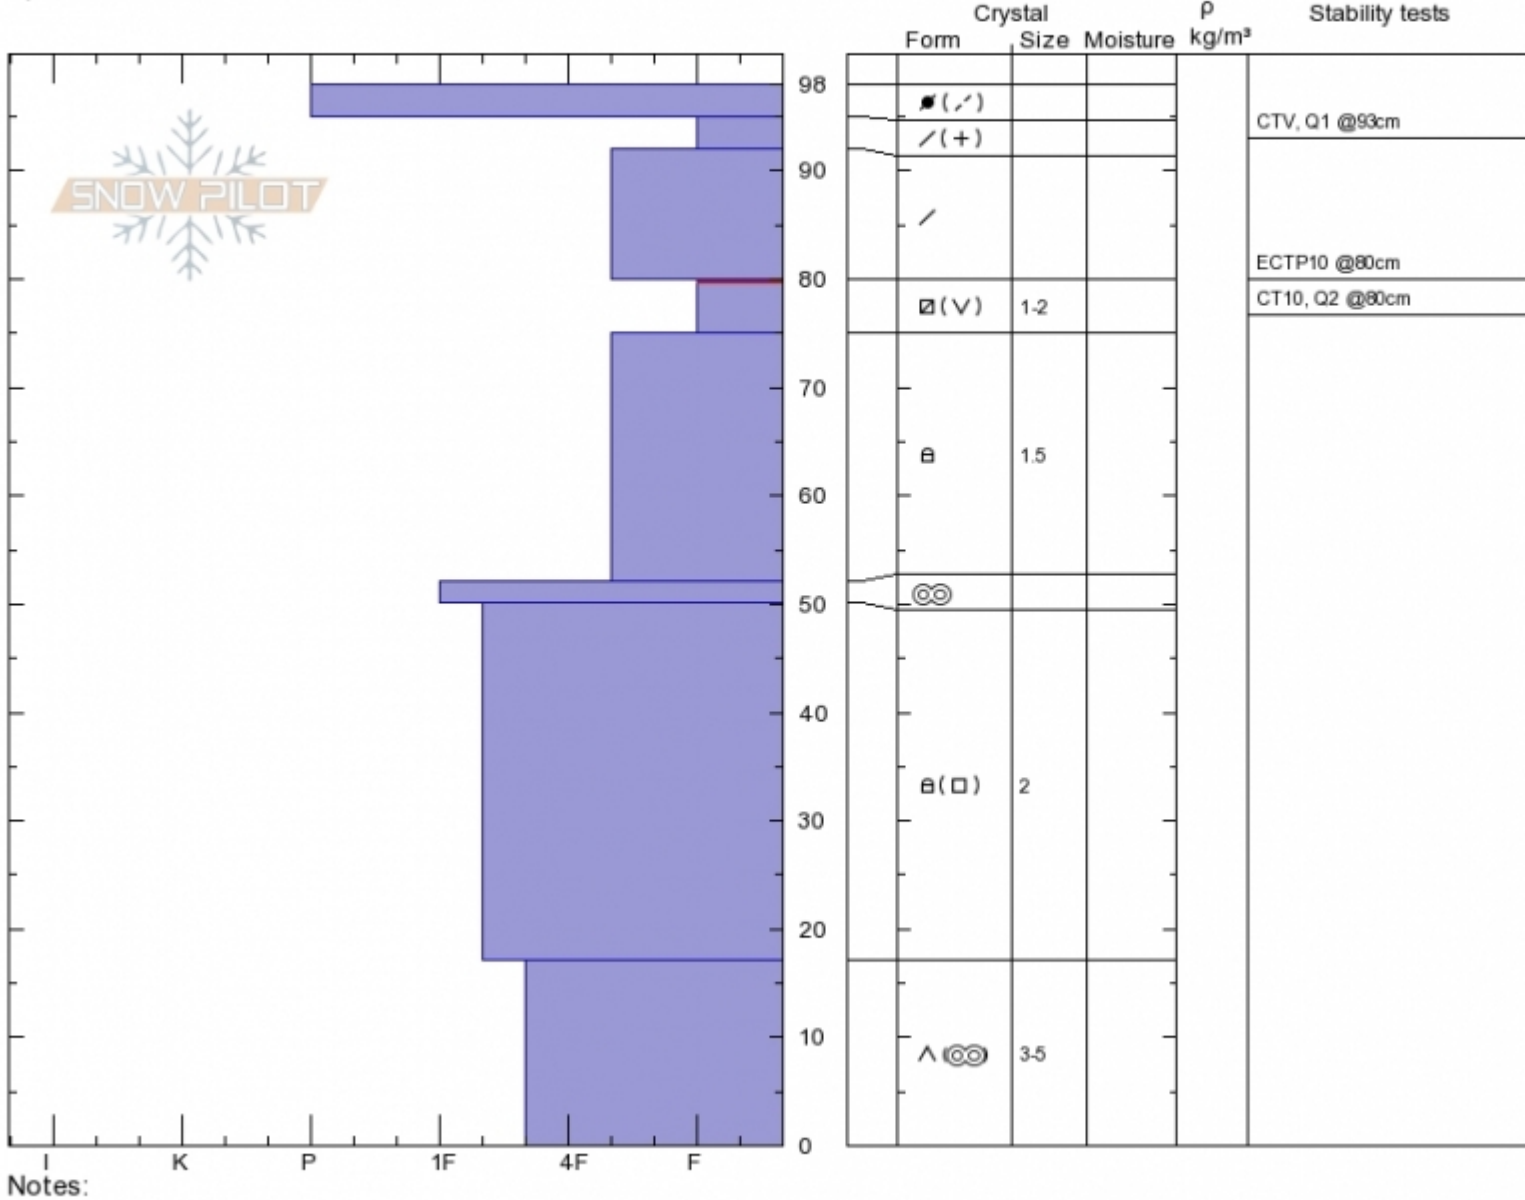

Second Yellow Mule
Madison Range-N
MT

Elevation: 9380 ft
Aspect: 45°

Alex Marienthal
Sun Dec 16 10:20 2018
Co-ord: 45.17730N, -111.40087W
Slope Angle: 30°
Wind Loading: **yes**

Stability: **Poor**
Air Temperature:
Sky Cover: **SCT**
Precipitation:
Wind: **Calm**

HS98
Stability Test Notes

Layer No
75-80: Pr
0-17: Icy r

Specifics: Cracking; Recent activity on similar slopes; Recent activity on different slopes; Snowmobile tracks on slope

Advisory Region
Northern Madison
Avalanche Details: [Snowmobiler triggered wind slab on Buck Ridge](#)
Northern Madison, 2018-12-16