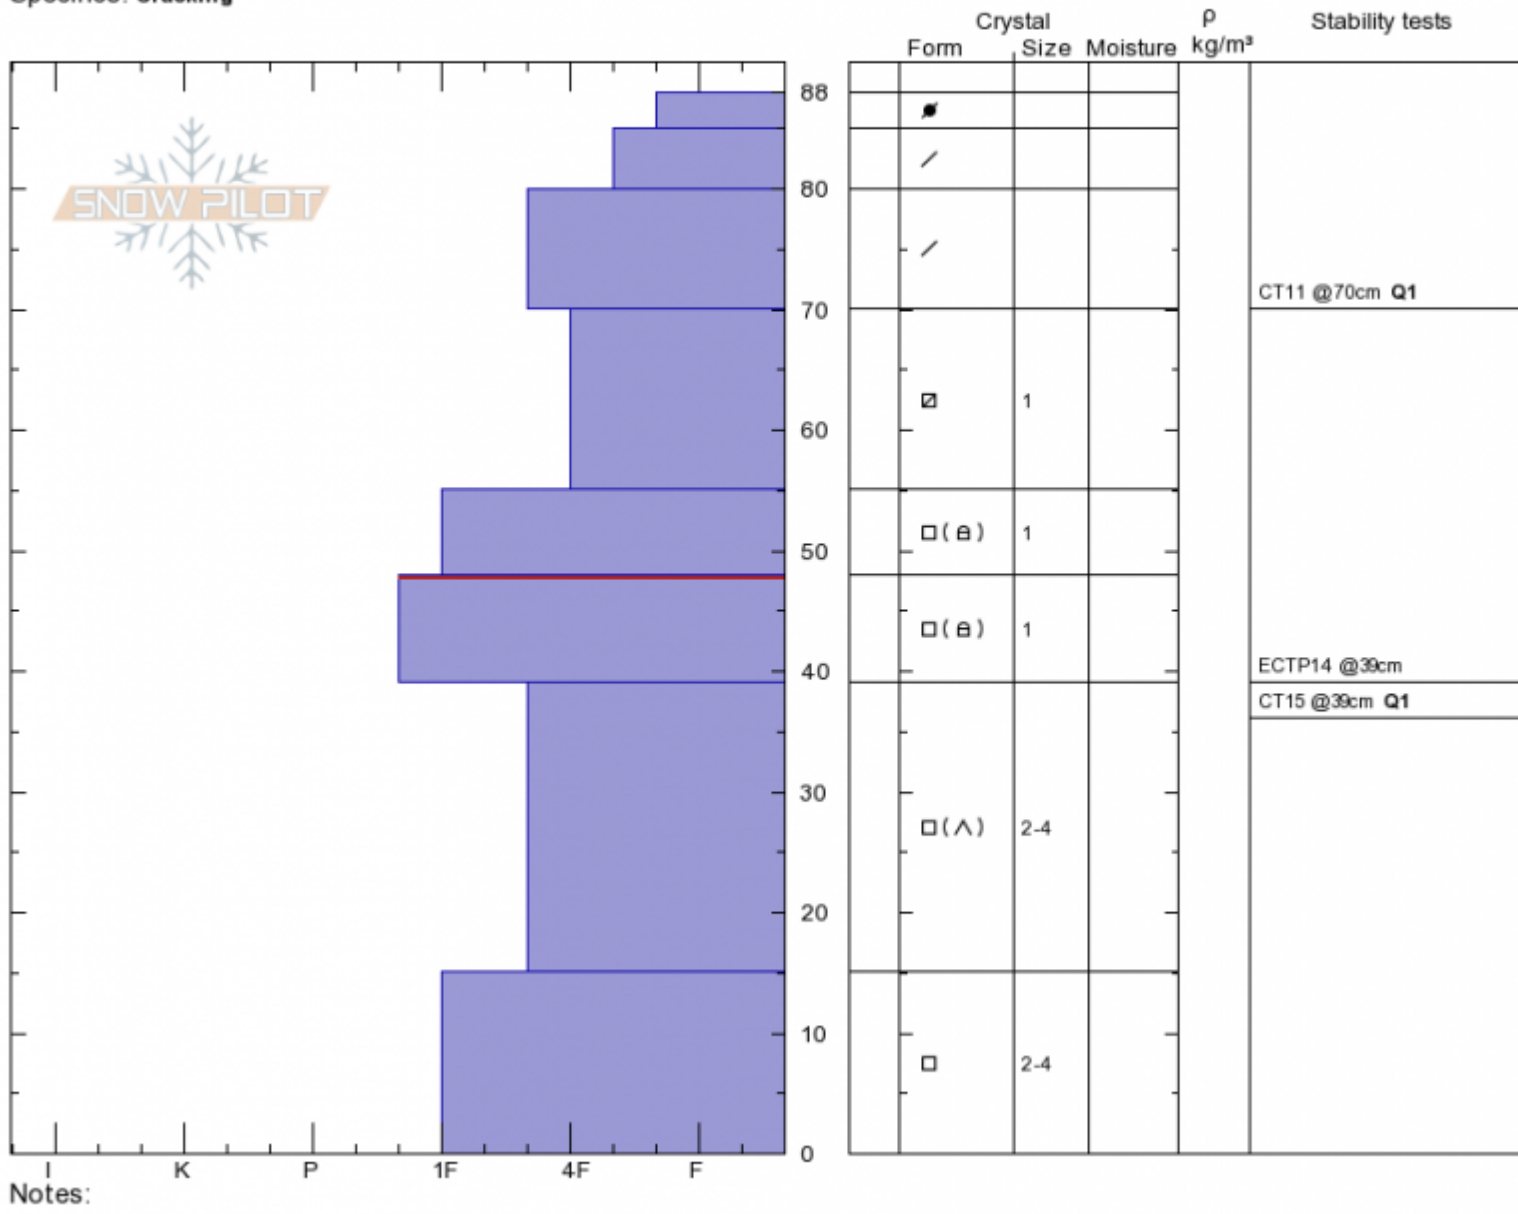

Ski Hill
Henry Mtns
MT
 Elevation: **8100 ft**
 Aspect: **50°**
 Specifics: **Cracking**

Andrew Schauer
Tue Dec 18 10:45 2018
 Co-ord: **44.70350N, -111.29728W**
 Slope Angle: **30°**
 Wind Loading: **yes**

Stability: **Fair**
 Air Temperature: **-4°C**
 Sky Cover: **OVC**
 Precipitation: **NO**
 Wind: **W Moderate**

HS88 PS15
 Stability Test Notes
70: Q1
39: Q1

Layer No
39-48: Pr
0-15: icy

Notes:
 Advisory Region
 Lionhead Range
 Longitude
 -111.30W
 Latitude
 44.70N
 Lionhead Range, 2018-12-18