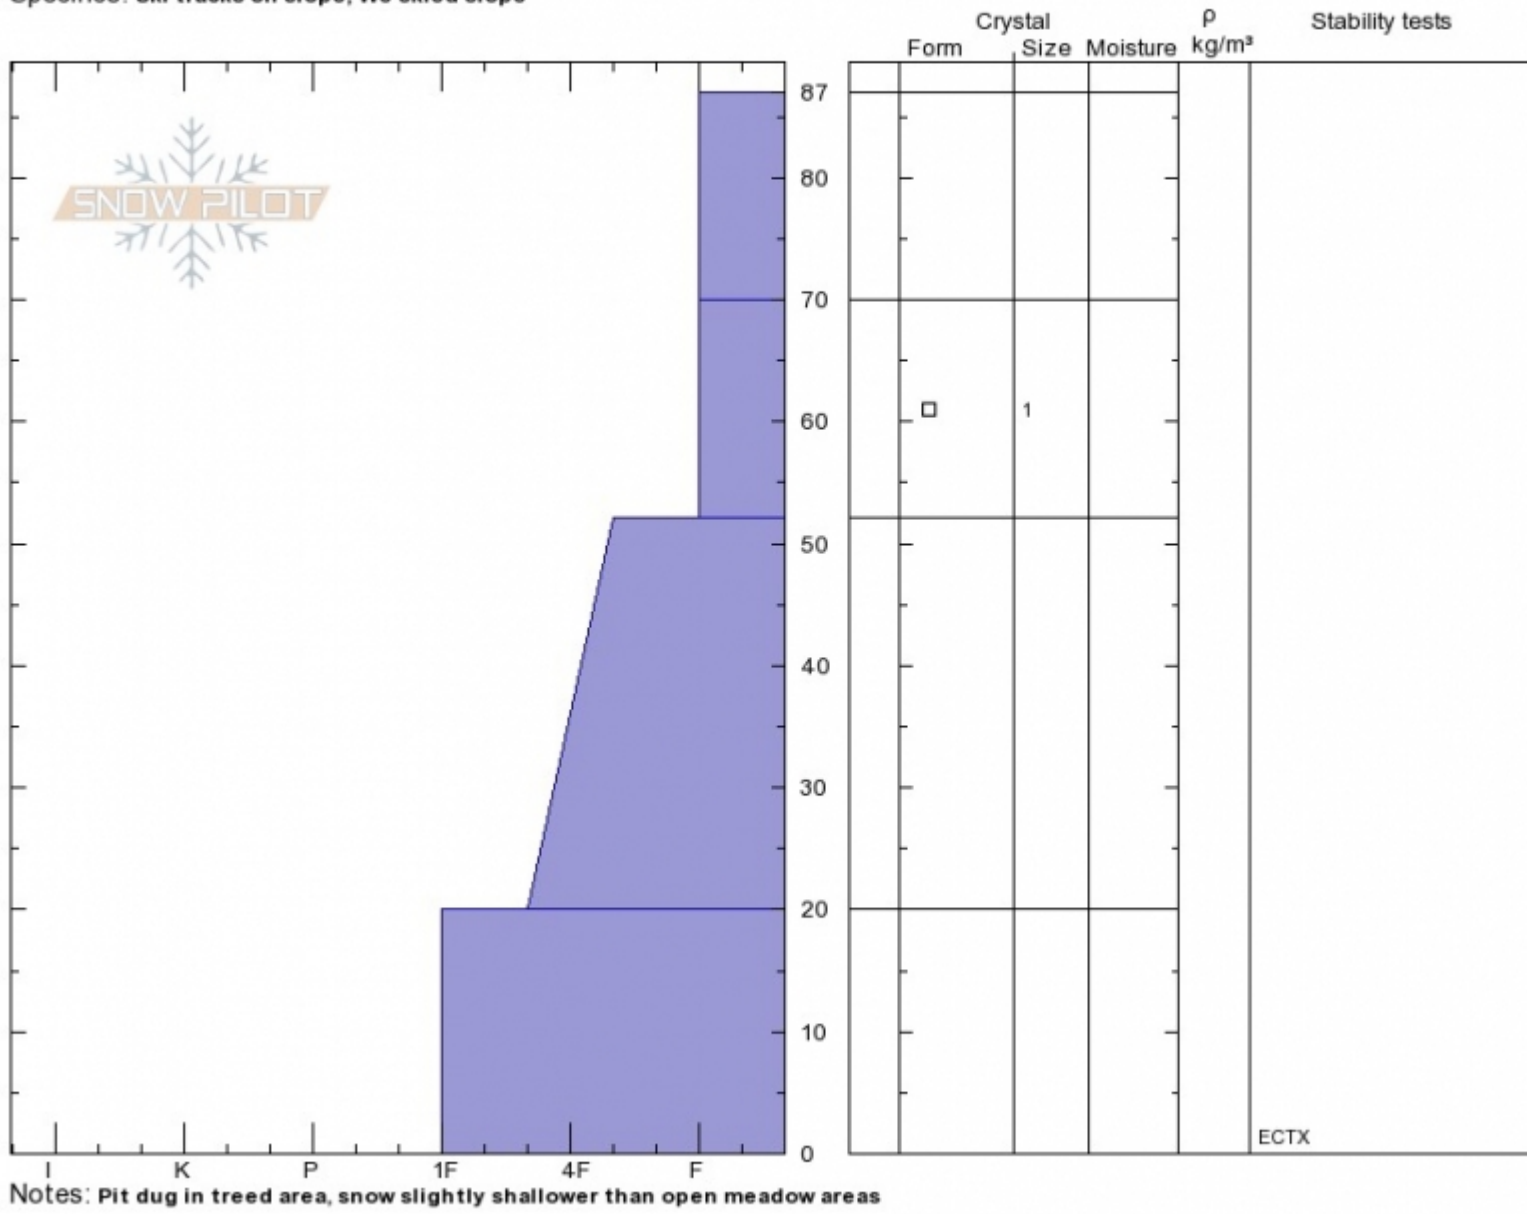

**Bear Basin**  
**Madison Range-N**  
**MT**  
 Elevation: **8870 ft**  
 Aspect: **90°**  
 Specifics: **Ski tracks on slope; We skied slope**

**Spencer Jonas**  
**Wed Dec 19 13:00 2018**  
 Co-ord:  
 Slope Angle: **25°**  
 Wind Loading:

Stability:  
 Air Temperature:  
 Sky Cover: **BKN**  
 Precipitation: **S-1**  
 Wind:

**HS87**  
 Stability Test Notes

Layer No  
**52-70: Pro**

Advisory Region  
 Northern Madison  
 Northern Madison, 2018-12-19