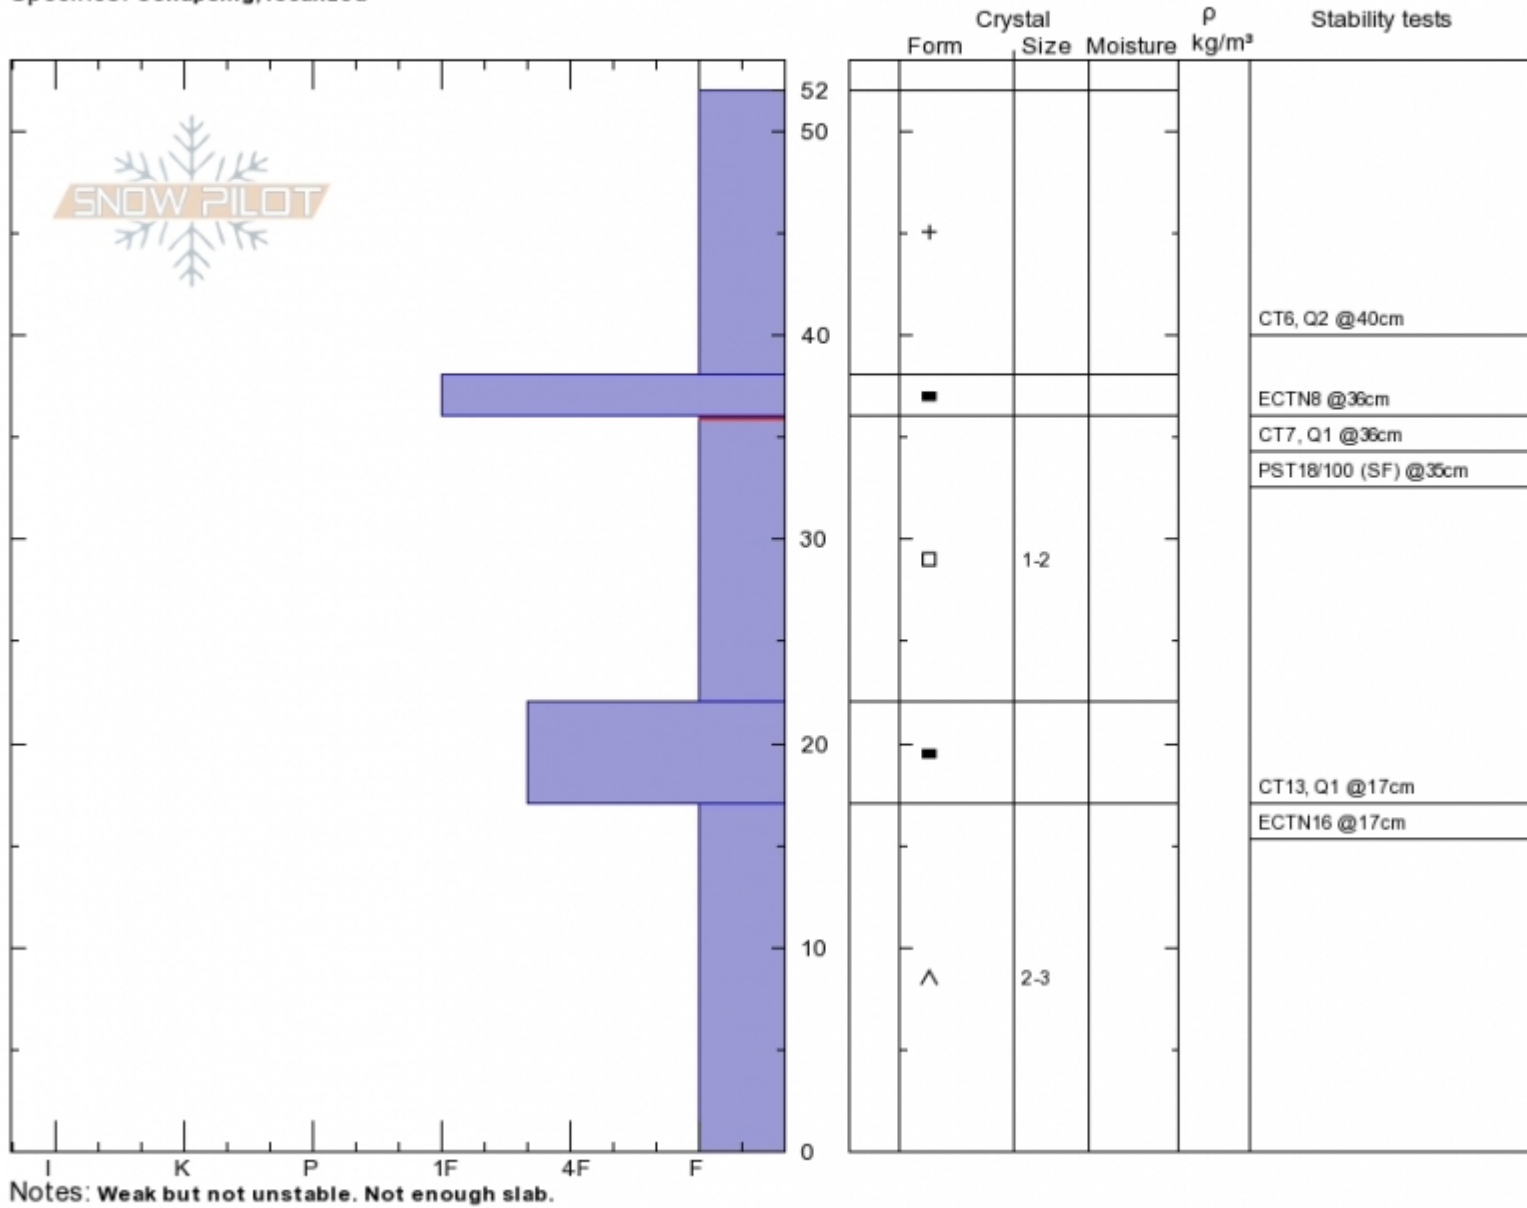

Bacon Rind South
Madison Range-S
MT
 Elevation: **8500 ft**
 Aspect: **140°**
 Specifics: **Collapsing, localized**

Eric Knoff
Thu Dec 20 12:00 2018
 Co-ord: **44.96905N, -111.09386W**
 Slope Angle: **33°**
 Wind Loading:

Stability: **Fair**
 Air Temperature: **-5°C**
 Sky Cover: **SCT**
 Precipitation: **NO**
 Wind: **SW Moderate**

HS52
 Stability Test Notes

Layer No
 22-36: Pro

Advisory Region
 Southern Madison
 Latitude
 6.00N
 Southern Madison, 2018-12-20