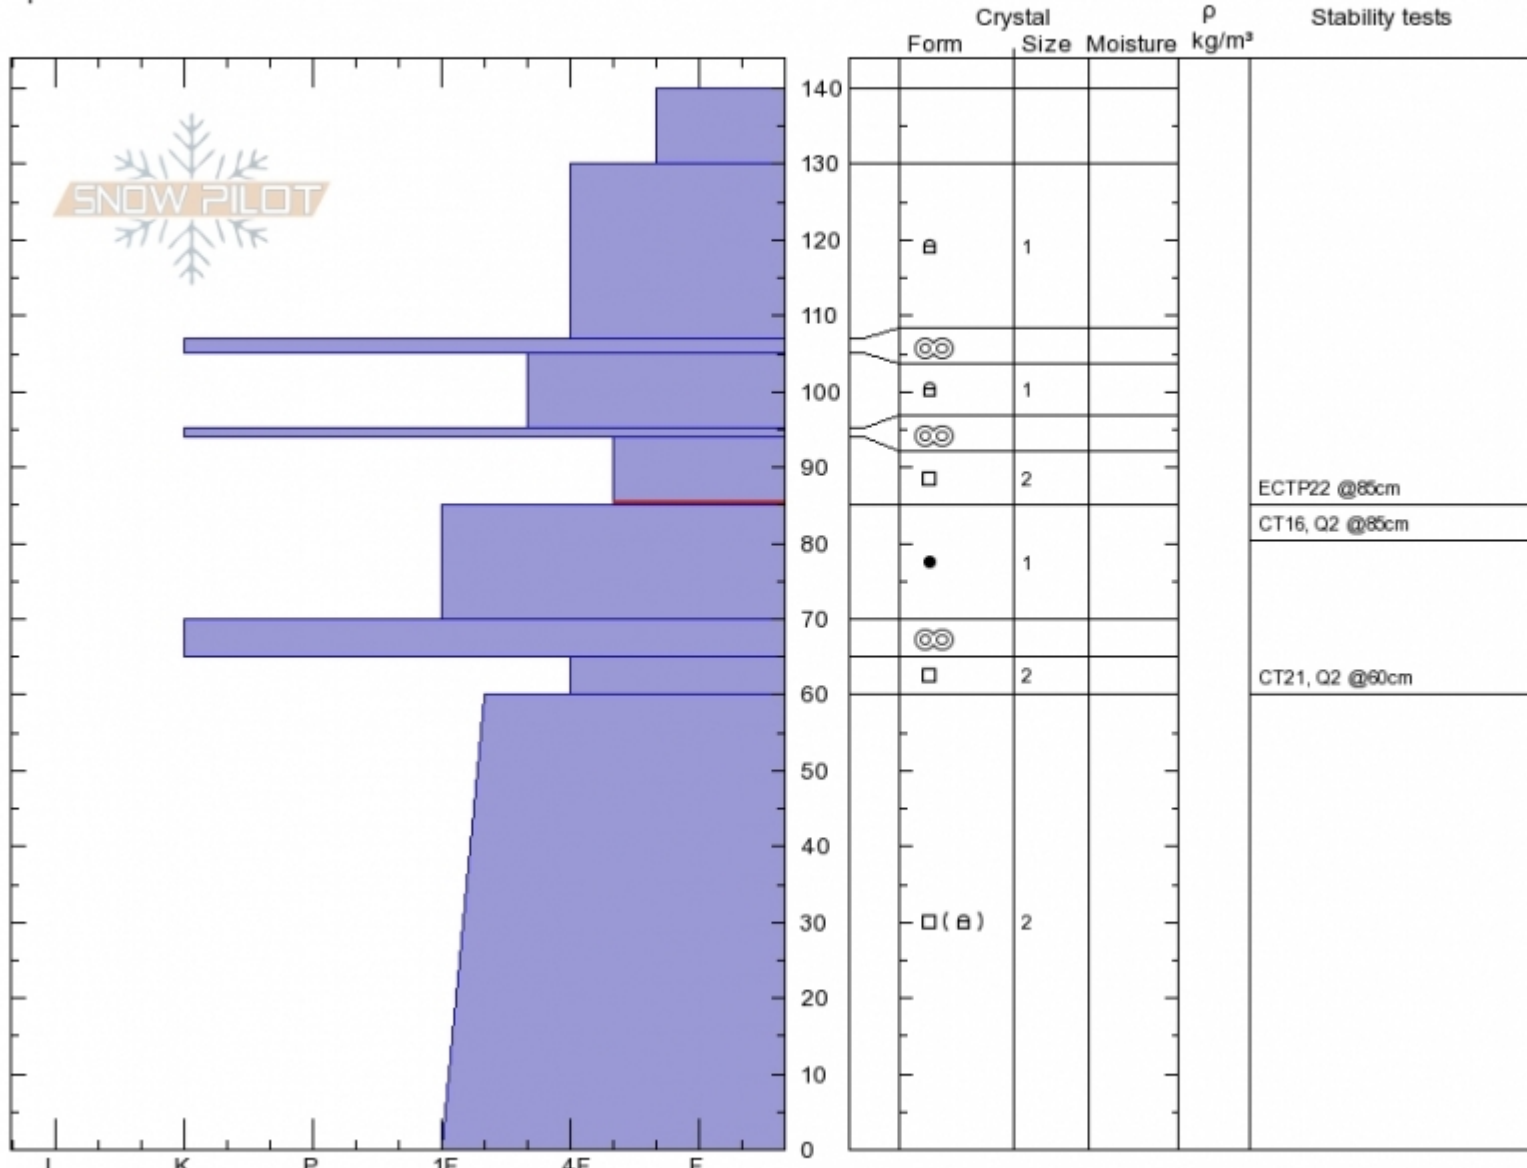

**Rasta Chute**  
**Beartooths**  
**MT**  
 Elevation: **10130 ft**  
 Aspect: **210°**  
 Specifics:

**Doug Chabot-Admin**  
**Wed Dec 26 14:20 2018**  
 Co-ord: **45.67134N, -109.94593W**  
 Slope Angle: **35°**  
 Wind Loading: **previous**

Stability: **Fair**  
 Air Temperature: **-15°C**  
 Sky Cover: **SCT**  
 Precipitation: **NO**  
 Wind: **Calm**

**HS140**  
 Stability Test Notes

Layer No  
**85-94: Pr**

Notes: Wind-loading was minor. We decided to not ski the slope because of the ECTP.