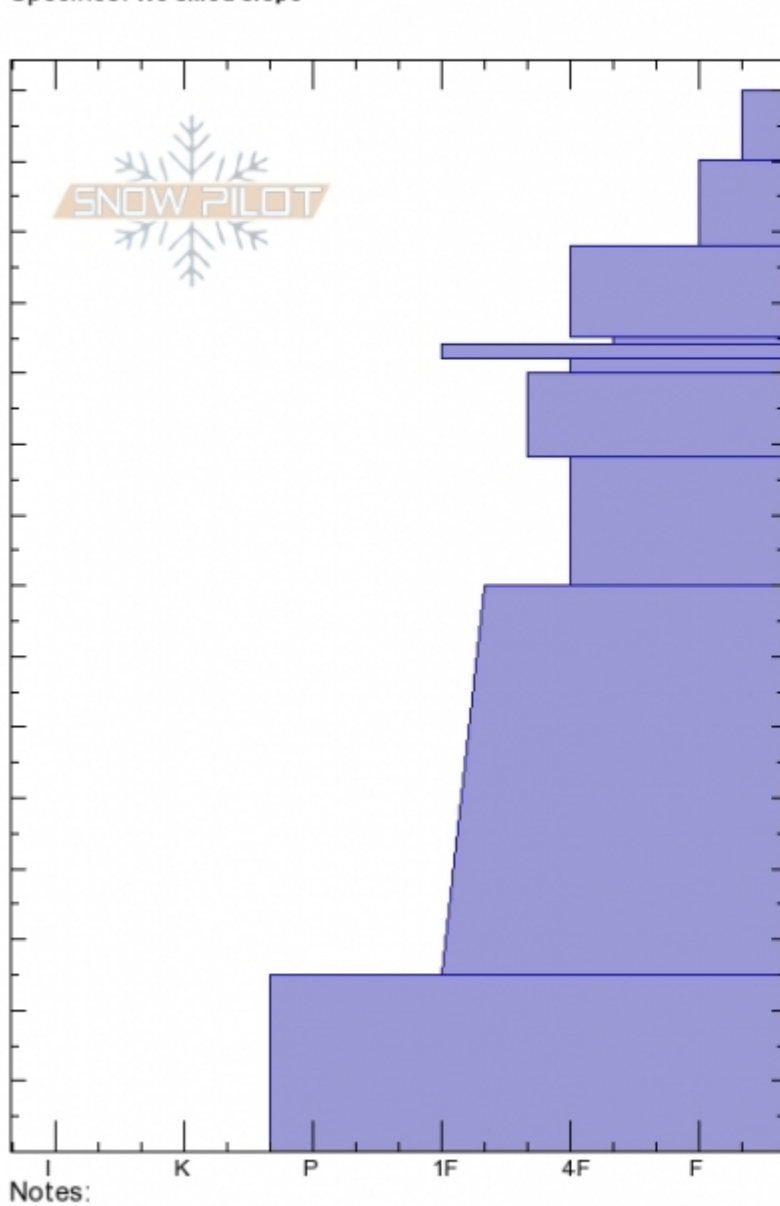

The Throne - 27 Dec
Bridger Range
MT
 Elevation: **8080 ft**
 Aspect: **93°**
 Specifics: **We skied slope**

Alex Marienthal
Thu Dec 27 11:39 2018
 Co-ord: **45.88420N, -110.94986W**
 Slope Angle: **30°**
 Wind Loading: **no**

Stability: **Good**
 Air Temperature: **-11°C**
 Sky Cover: **BKN**
 Precipitation: **S1**
 Wind: **Calm**

HS150
Stability Test Notes

Layer No

| Crystal Form | Crystal Size | Moisture | ρ kg/m ³ | Stability tests |
|--------------|--------------|----------|--------------------------|-----------------|
| * | | | | |
| + | | | | |
| ⊗ | | | | ECTN16 @115cm |
| □ | 0.5 | | | |
| ⊖ | | | | |
| ⊖ | 1-1.5 | | | |
| ⊙ | | | | |