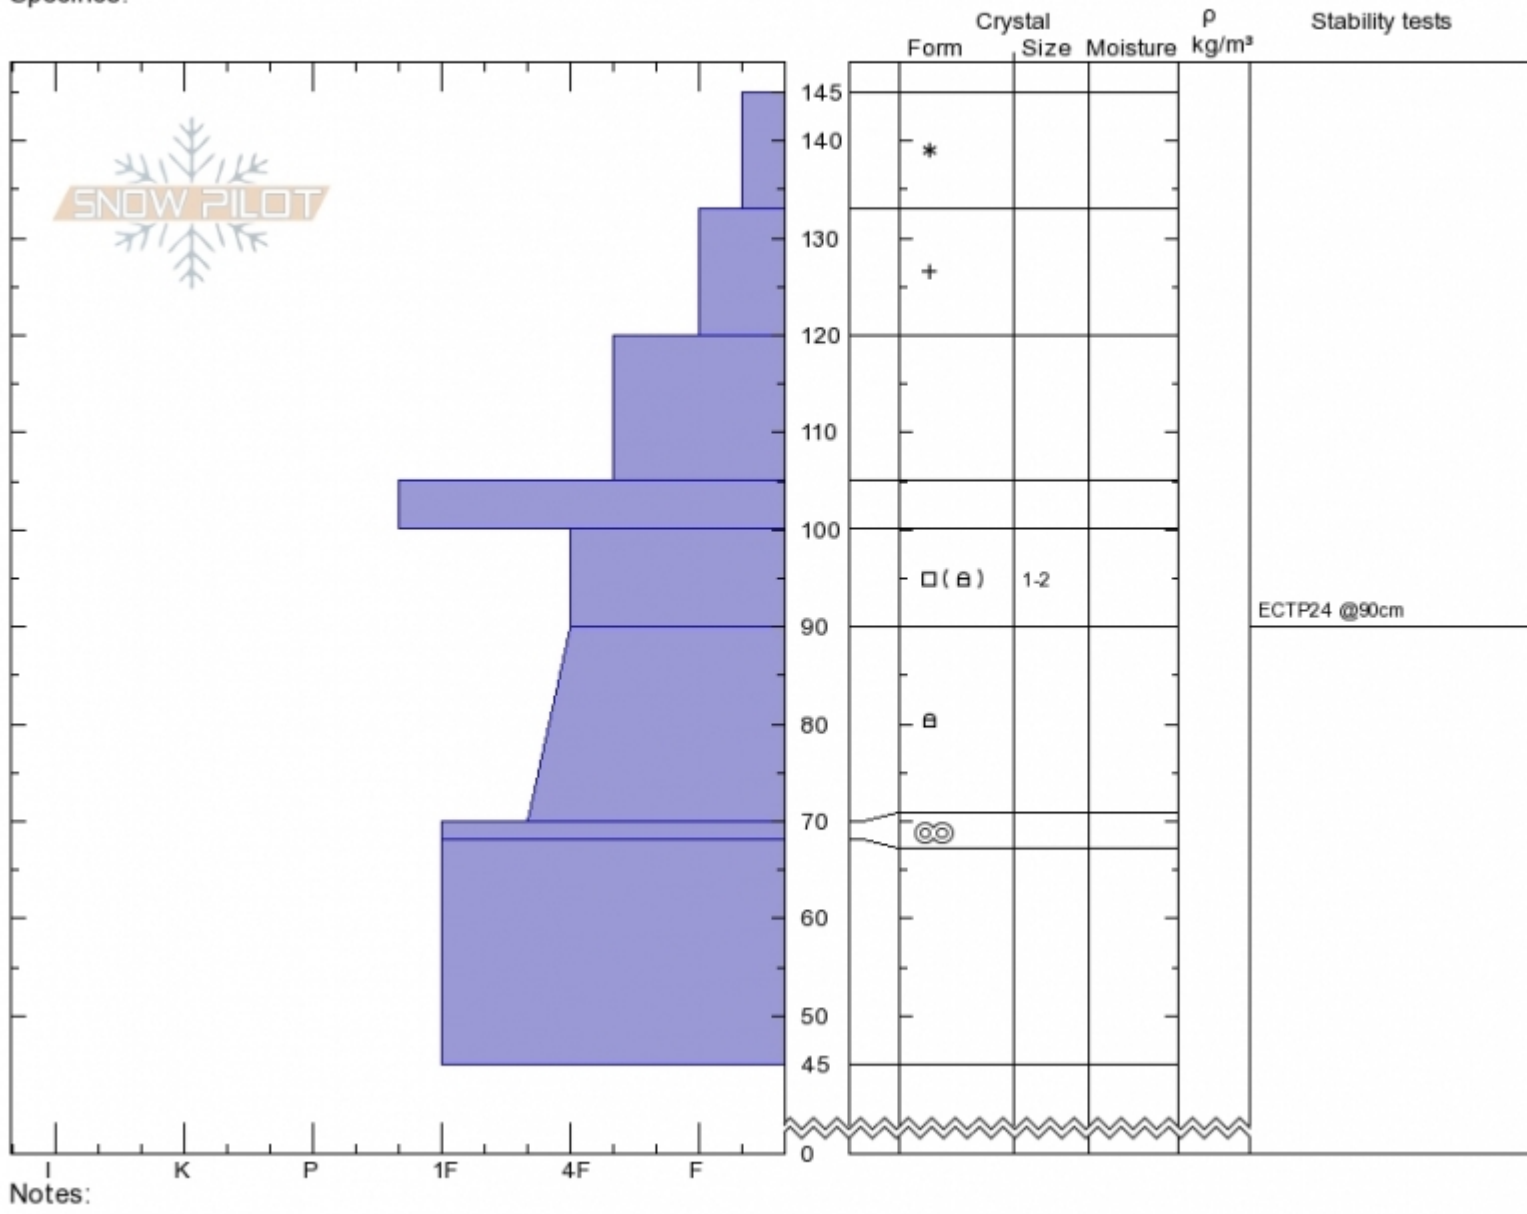

2nd Yellow Mule
 Madison Range-N
 MT
 Elevation: 9400 ft
 Aspect: 40°
 Specifics:

Alex Marienthal
 Sun Dec 30 10:48 2018
 Co-ord: 45.17725N, -111.40080W
 Slope Angle: 30°
 Wind Loading: previous

Stability: Fair
 Air Temperature:
 Sky Cover: OVC
 Precipitation: S5
 Wind: Calm

HS145
 Stability Test Notes

Layer No
 90-100: P

Advisory Region
 Northern Madison
 Northern Madison, 2018-12-30