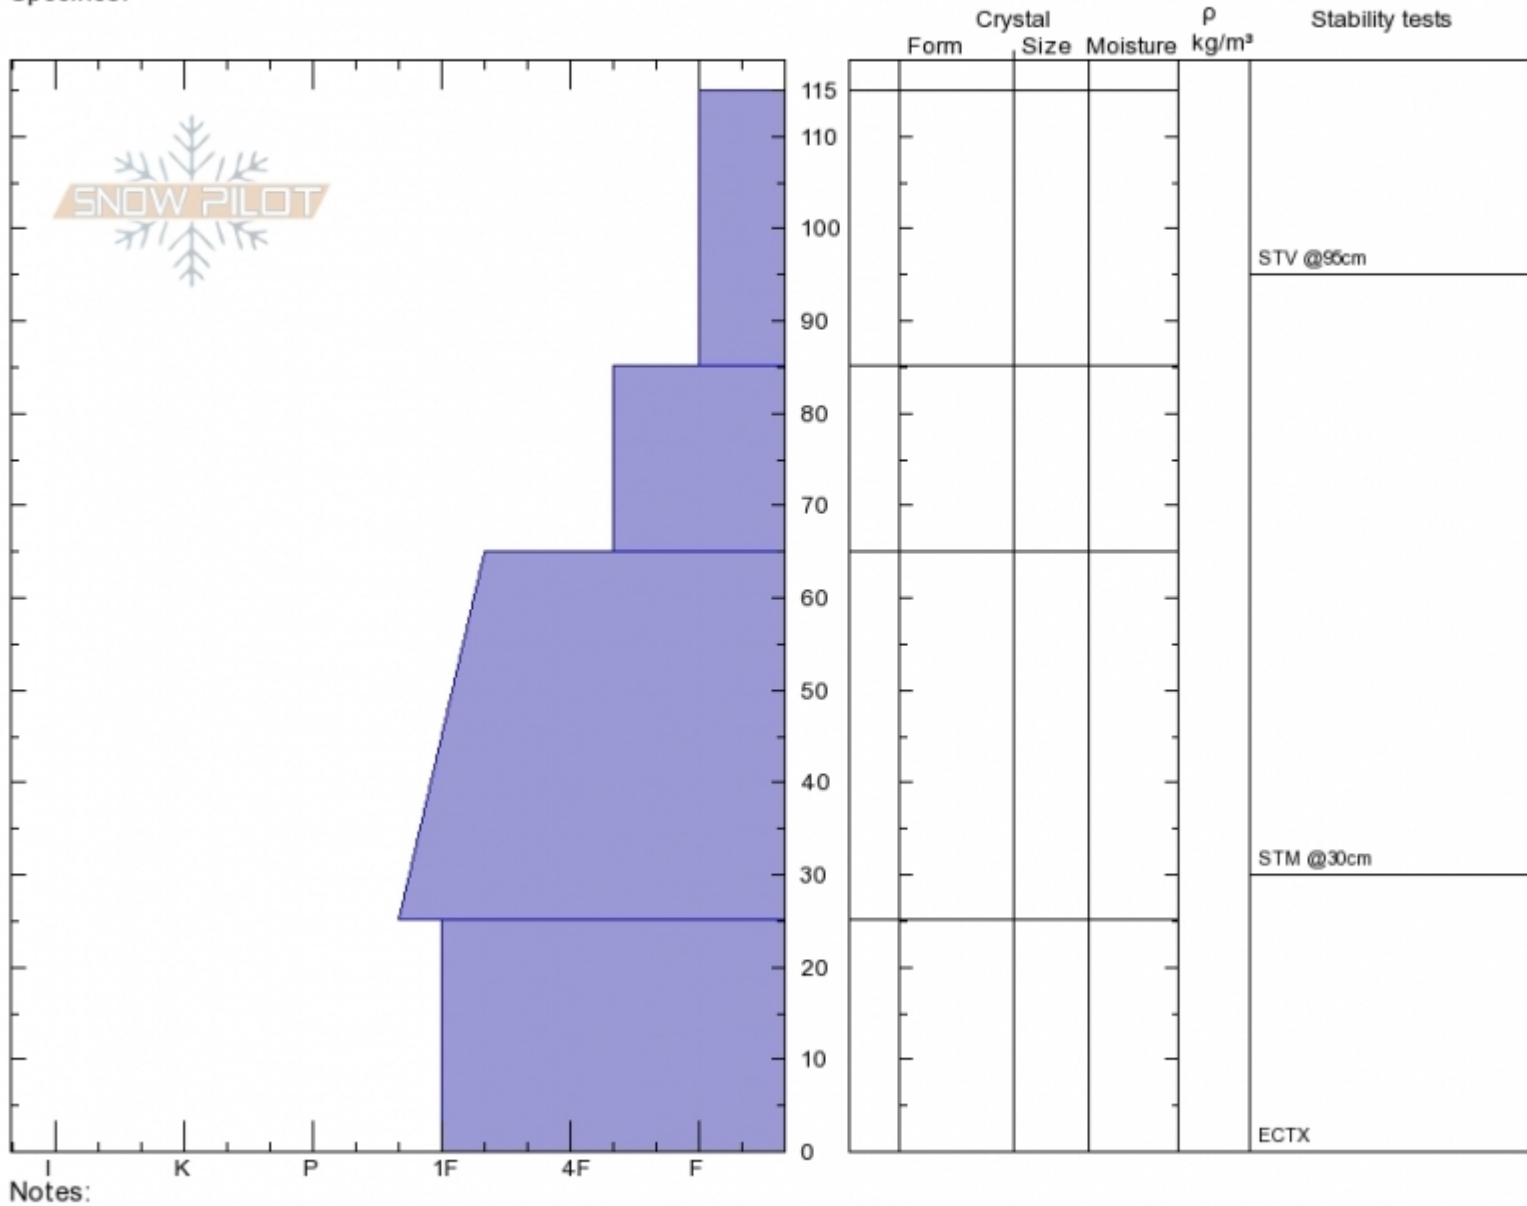

RepublicCreekHuntersN Jesse Logan
Absaroka Range
MT
 Elevation: **9075 ft**
 Aspect: **SE**
 Specifics:

Sun Dec 30 14:30 2018
 Co-ord: **44.98915N, -109.95089W**
 Slope Angle: **31°**
 Wind Loading:

Stability:
 Air Temperature: **20°F**
 Sky Cover: **OVC**
 Precipitation: **S-1**
 Wind: **Calm**

HS115
Stability Test Notes

Layer No

Advisory Region
 Cooke City
 Longitude
 -109.95W
 Latitude
 44.99N
 Cooke City, 2018-12-31