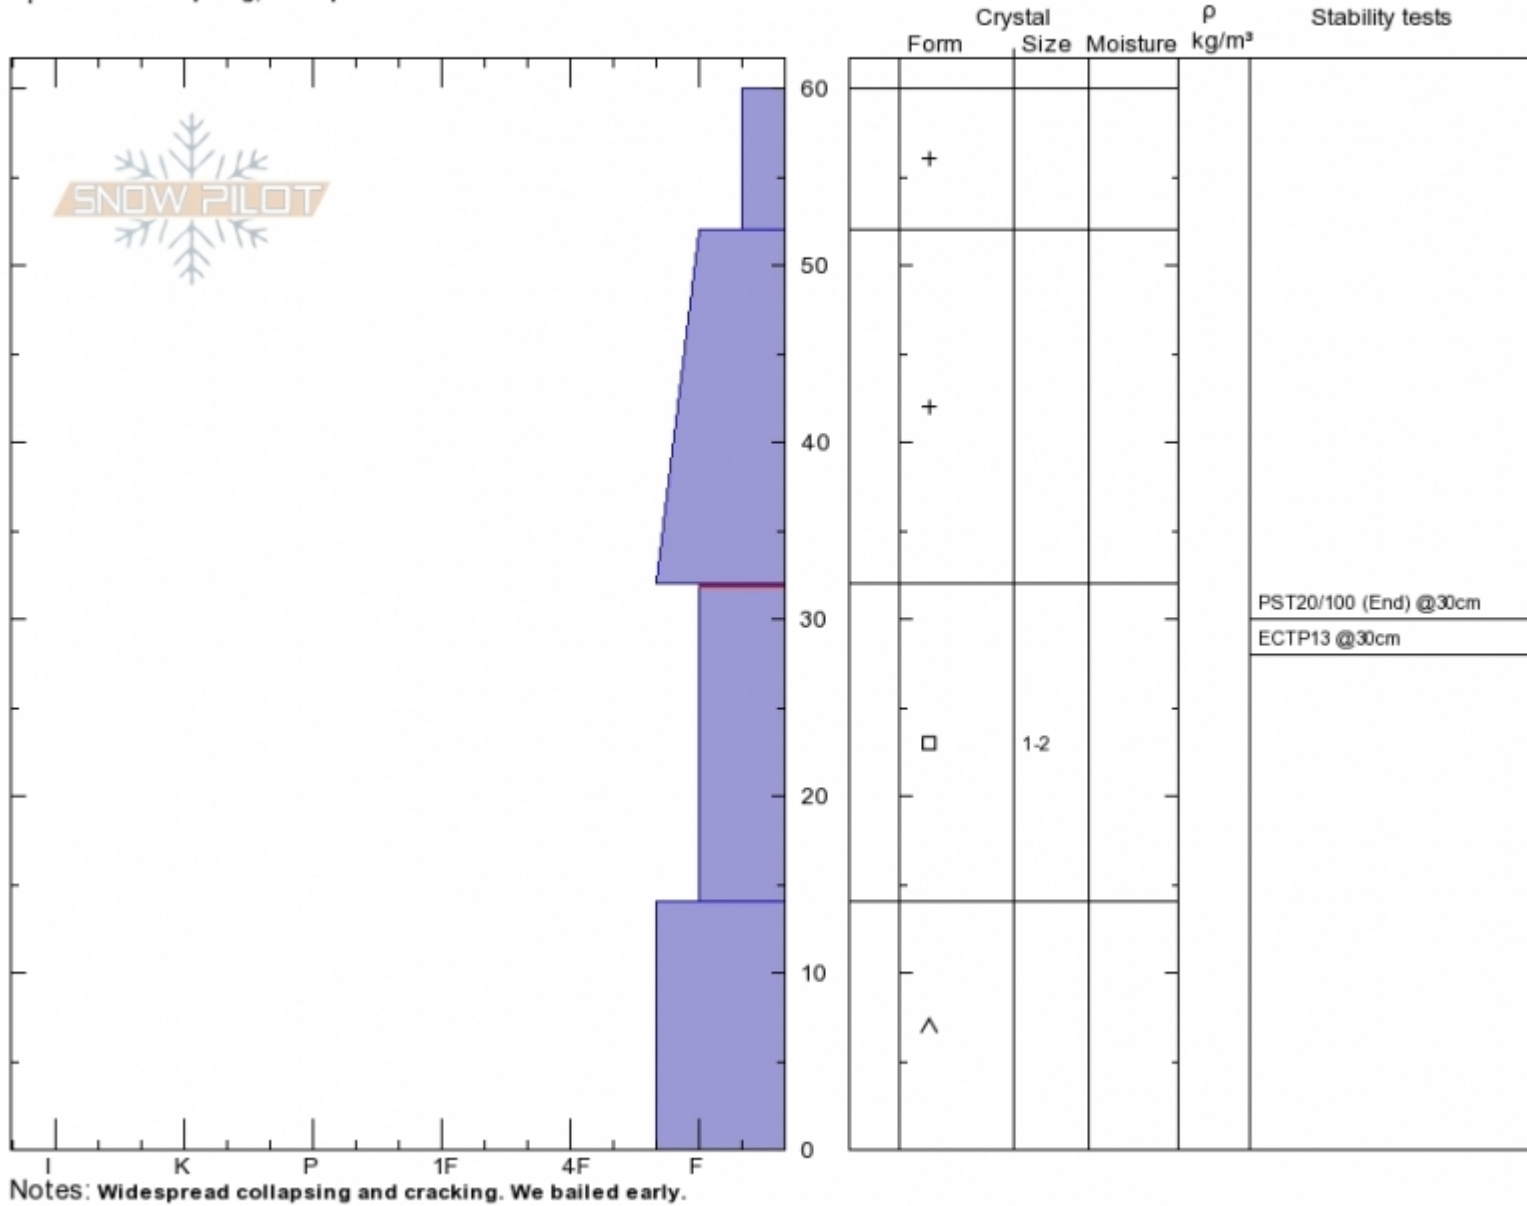

Mt Ellis, east
Gallatin Range-N
MT
 Elevation: **7500 ft**
 Aspect: **90°**
 Specifics: **Collapsing, widespread**

Eric Knoff
Tue Jan 1 11:15 2019
 Co-ord: **45.59086N, -110.95843W**
 Slope Angle: **35°**
 Wind Loading: **no**

Stability: **Very Poor**
 Air Temperature: **-10°C**
 Sky Cover: **FEW**
 Precipitation: **NO**
 Wind: **Calm**

HS60
Stability Test Notes

Layer No
14-32: Pro

Advisory Region
 Northern Gallatin
 Northern Gallatin, 2019-01-02