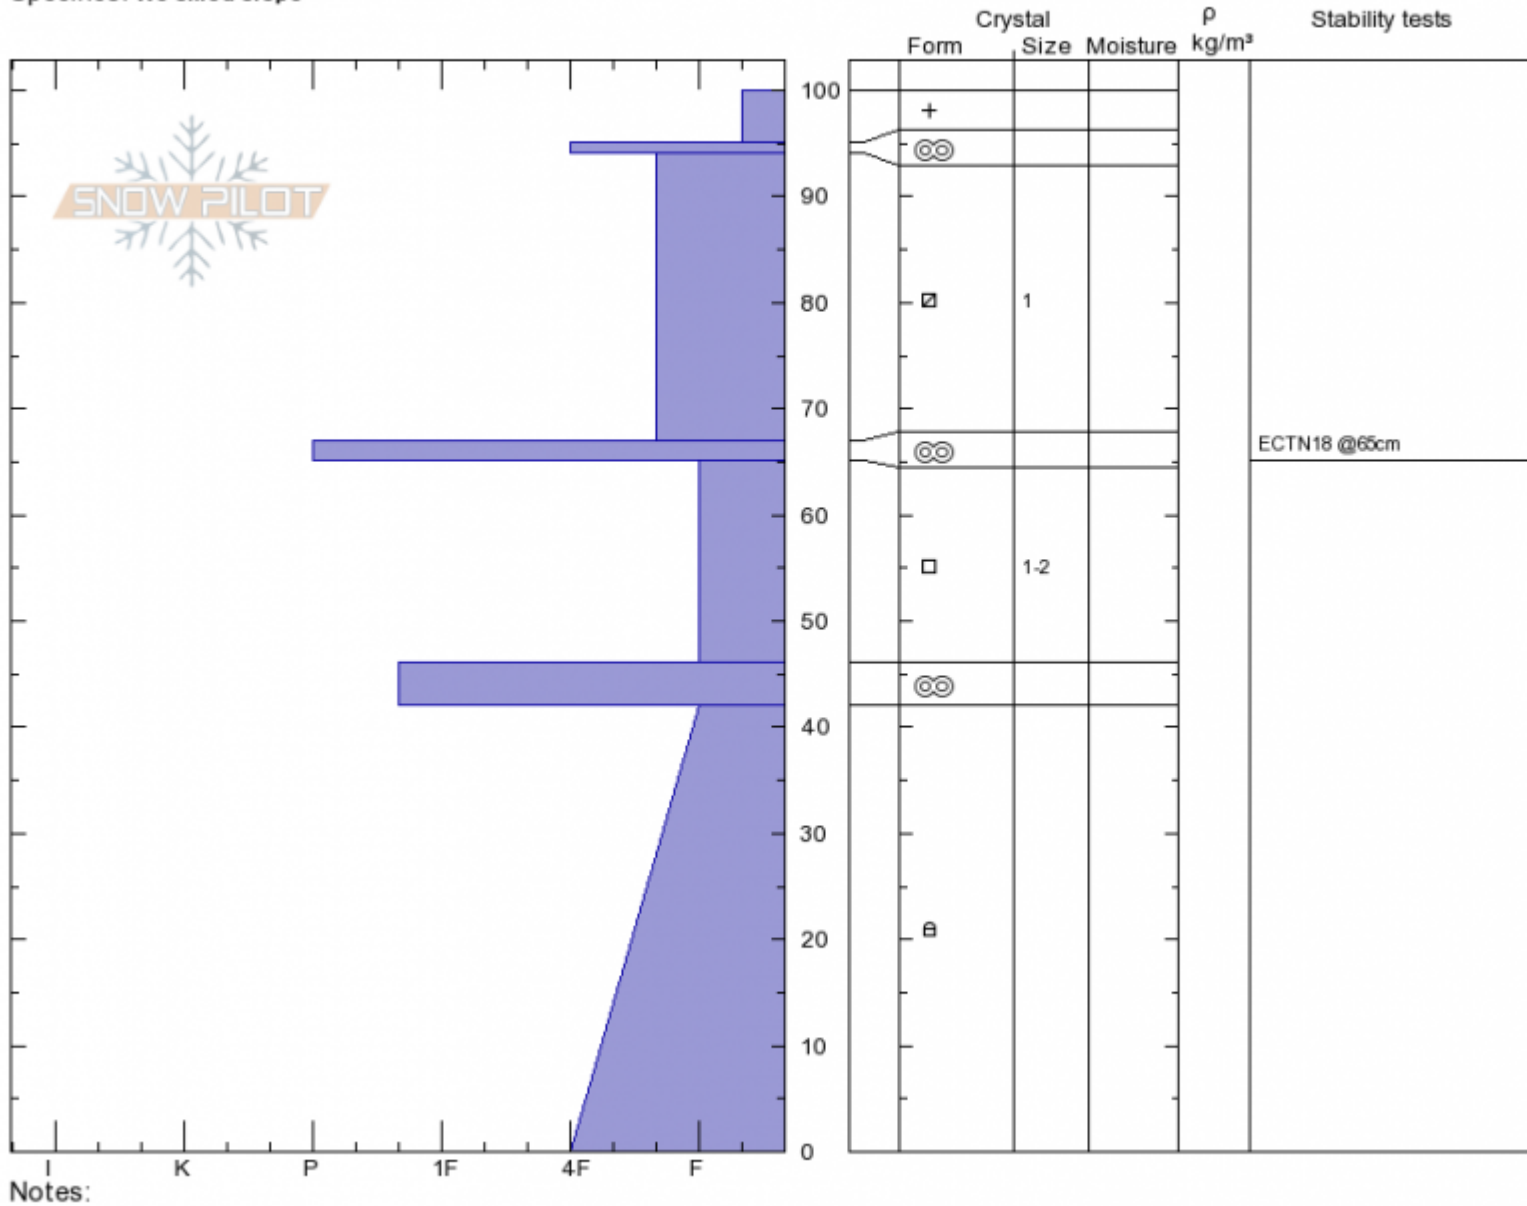

Rasta Chutes
Cooke City
MT
 Elevation: **9997 ft**
 Aspect: **183°**
 Specifics: **We skied slope**

Andrew Schauer
Tue Jan 8 16:20 2019
 Co-ord: **45.07111N, -109.94462W**
 Slope Angle: **33°**
 Wind Loading: **no**

Stability: **Fair**
 Air Temperature: **-10°C**
 Sky Cover: **CLR**
 Precipitation: **NO**
 Wind: **Calm**

HS100
Stability Test Notes

Layer No
46-65: Pr

Advisory Region
 Cooke City
 Longitude
 -109.95W
 Latitude
 45.07N
 Cooke City, 2019-01-08