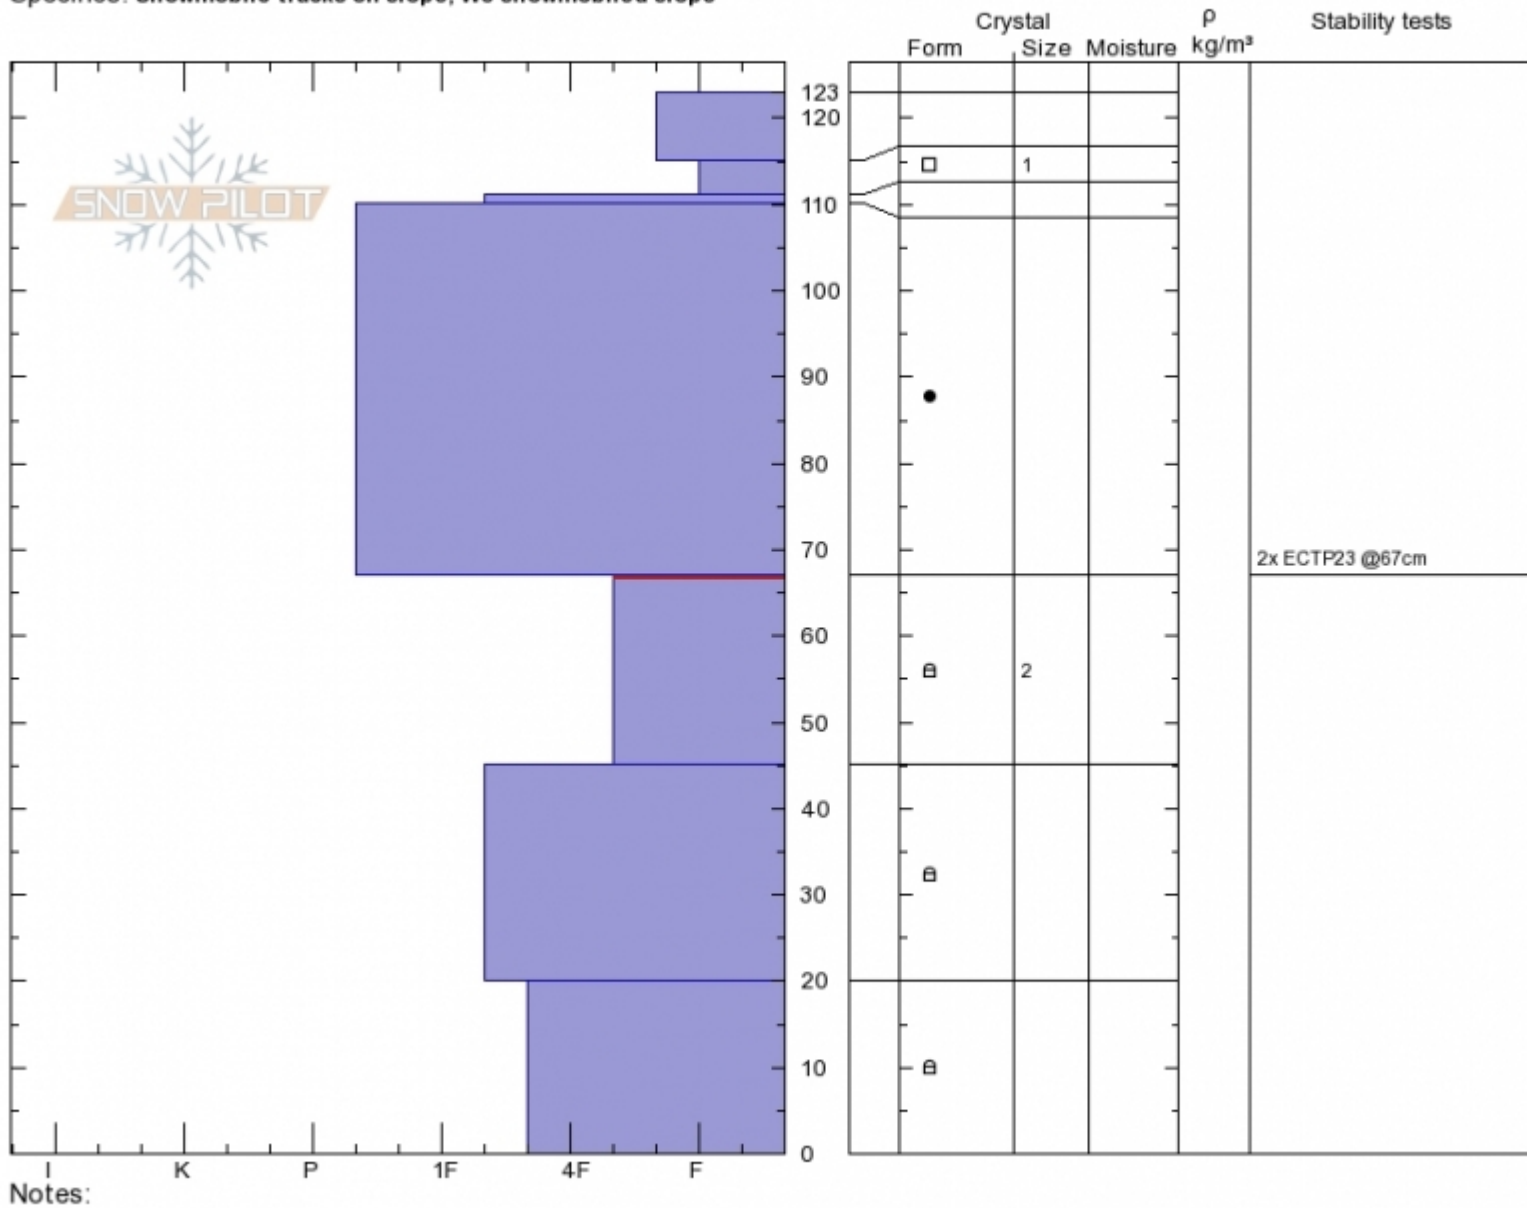

2nd Yellow Mule  
 Madison Range-N  
 MT  
 Elevation: 9400 ft  
 Aspect: 45°  
 Specifics: Snowmobile tracks on slope; We snowmobiled slope

Ian Hoyer  
 Sun Jan 13 11:00 2019  
 Co-ord: 45.17756N, -111.40034W  
 Slope Angle: 30°  
 Wind Loading:

Stability: Fair  
 Air Temperature:  
 Sky Cover: CLR  
 Precipitation: NO  
 Wind: Calm

HS123  
 Stability Test Notes

Layer No  
 45-67: Pr

Advisory Region  
 Northern Madison  
 Northern Madison, 2019-01-13