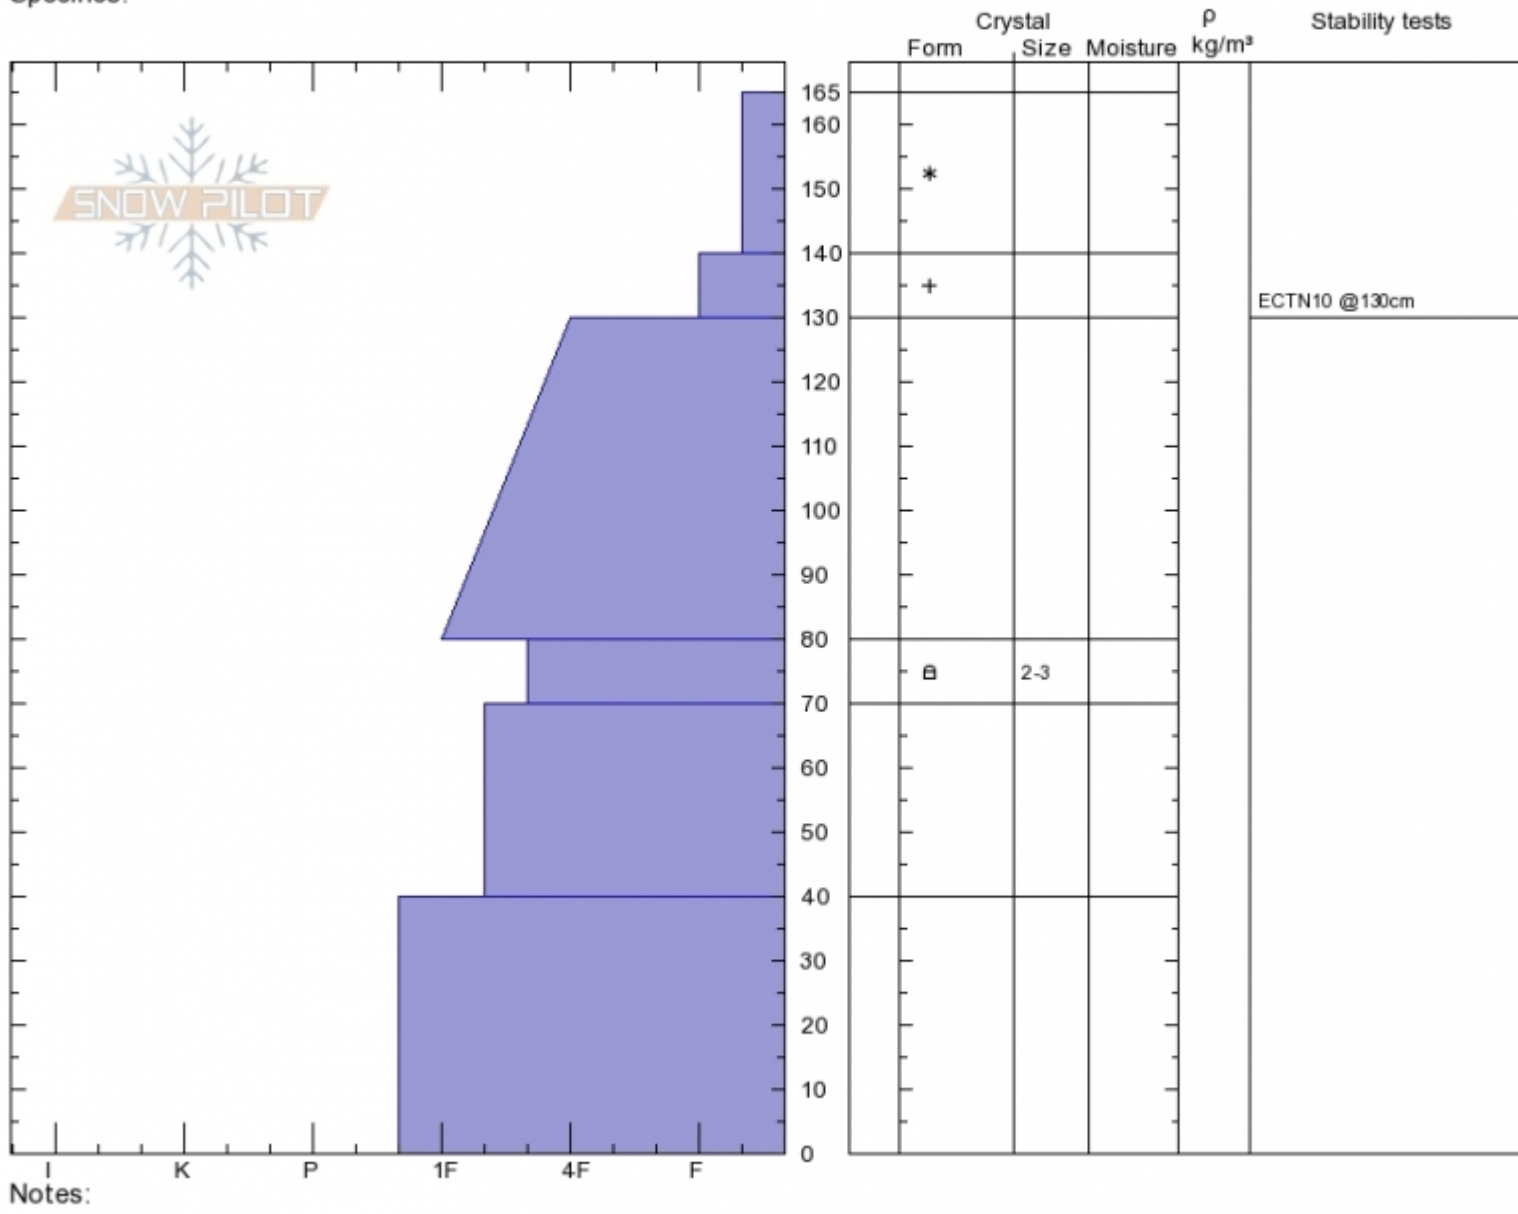

Henderson/Petersons  
 Cooke City  
 MT  
 Elevation: 9360 ft  
 Aspect: 37°  
 Specifics:

Alex Marienthal  
 Sat Jan 19 12:40 2019  
 Co-ord: 45.04732N, -109.92216W  
 Slope Angle: 23°  
 Wind Loading:

Stability: Good  
 Air Temperature:  
 Sky Cover: OVC  
 Precipitation: S2  
 Wind: SW Light Breeze

HS165  
 Stability Test Notes

Layer No

Advisory Region  
 Cooke City  
 Cooke City, 2019-01-21