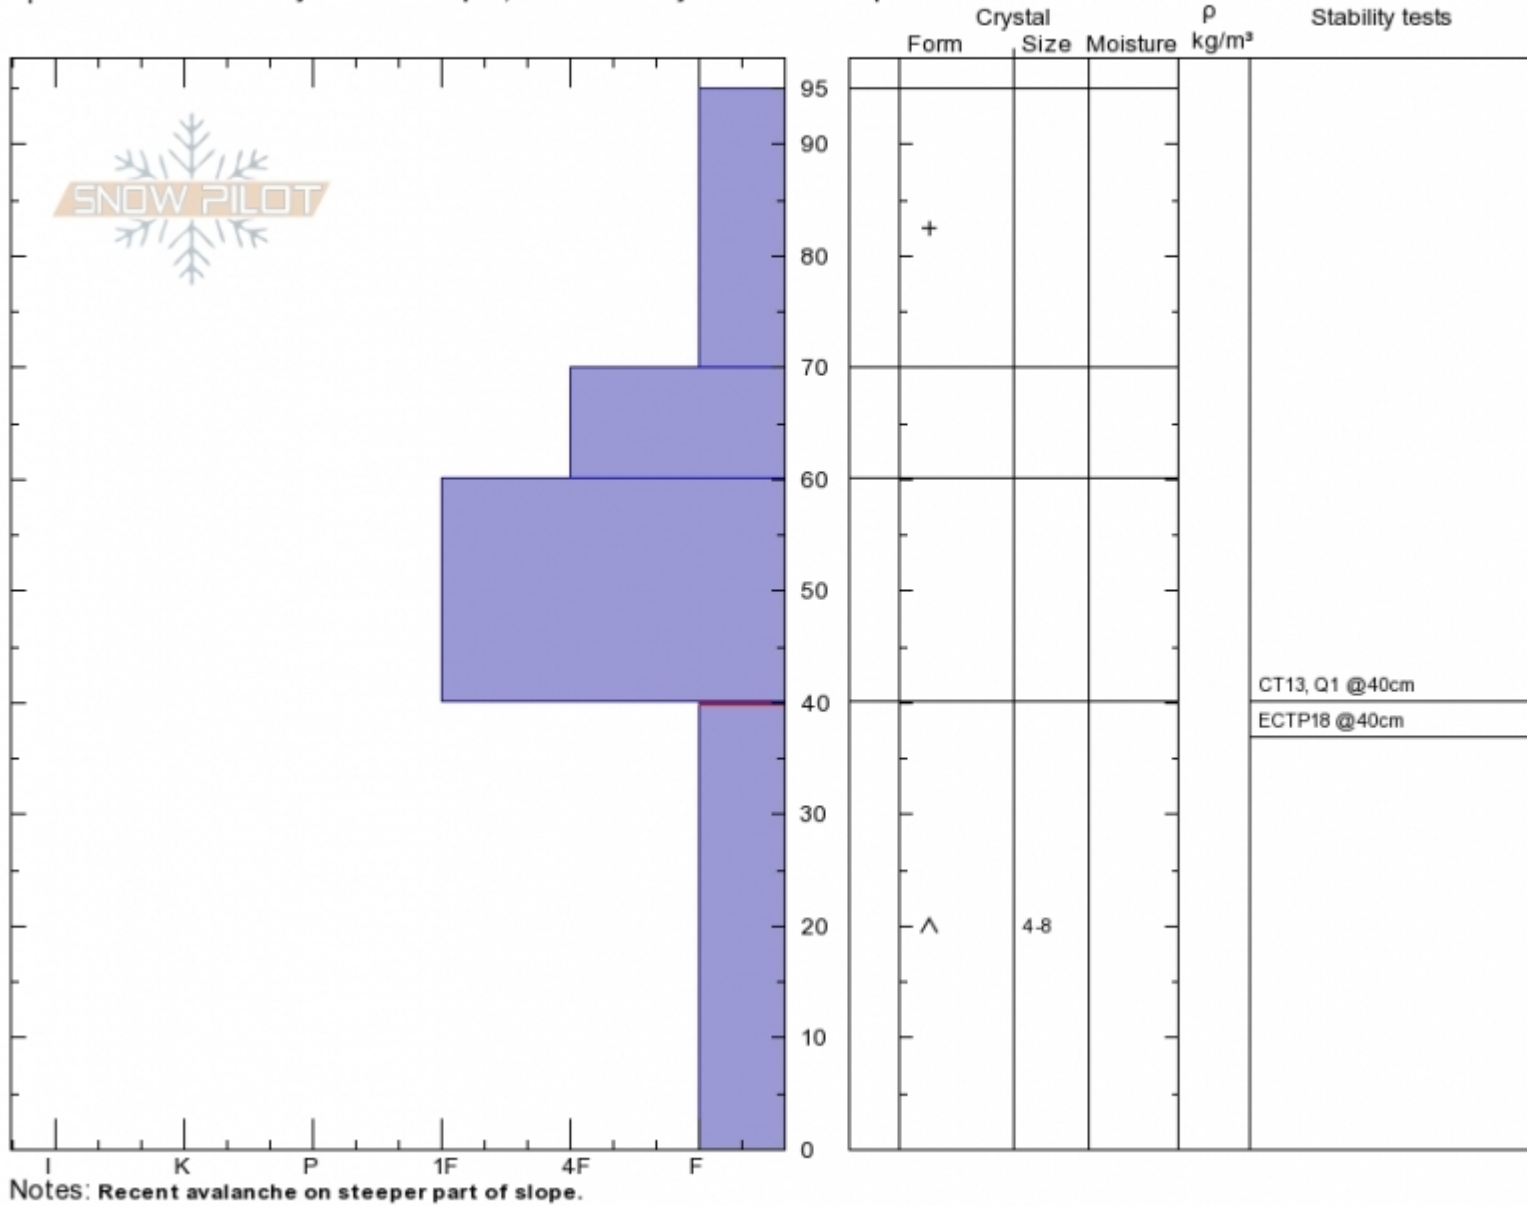

Motor Hill, Lionhead  
 Lionhead Range  
 MT

Elevation: **8440 ft**  
 Aspect: **110°**

Alex Marienthal  
 Thu Feb 7 12:03 2019  
 Co-ord: **44.73798N, -111.31217W**  
 Slope Angle: **26°**  
 Wind Loading: **no**

Stability: **Poor**  
 Air Temperature:  
 Sky Cover: **FEW**  
 Precipitation: **NO**  
 Wind: **Calm**

HS95 PF90  
 Stability Test Notes

Layer No  
 0-40: Prot

Specifics: Recent activity on similar slopes; Recent activity on different slopes