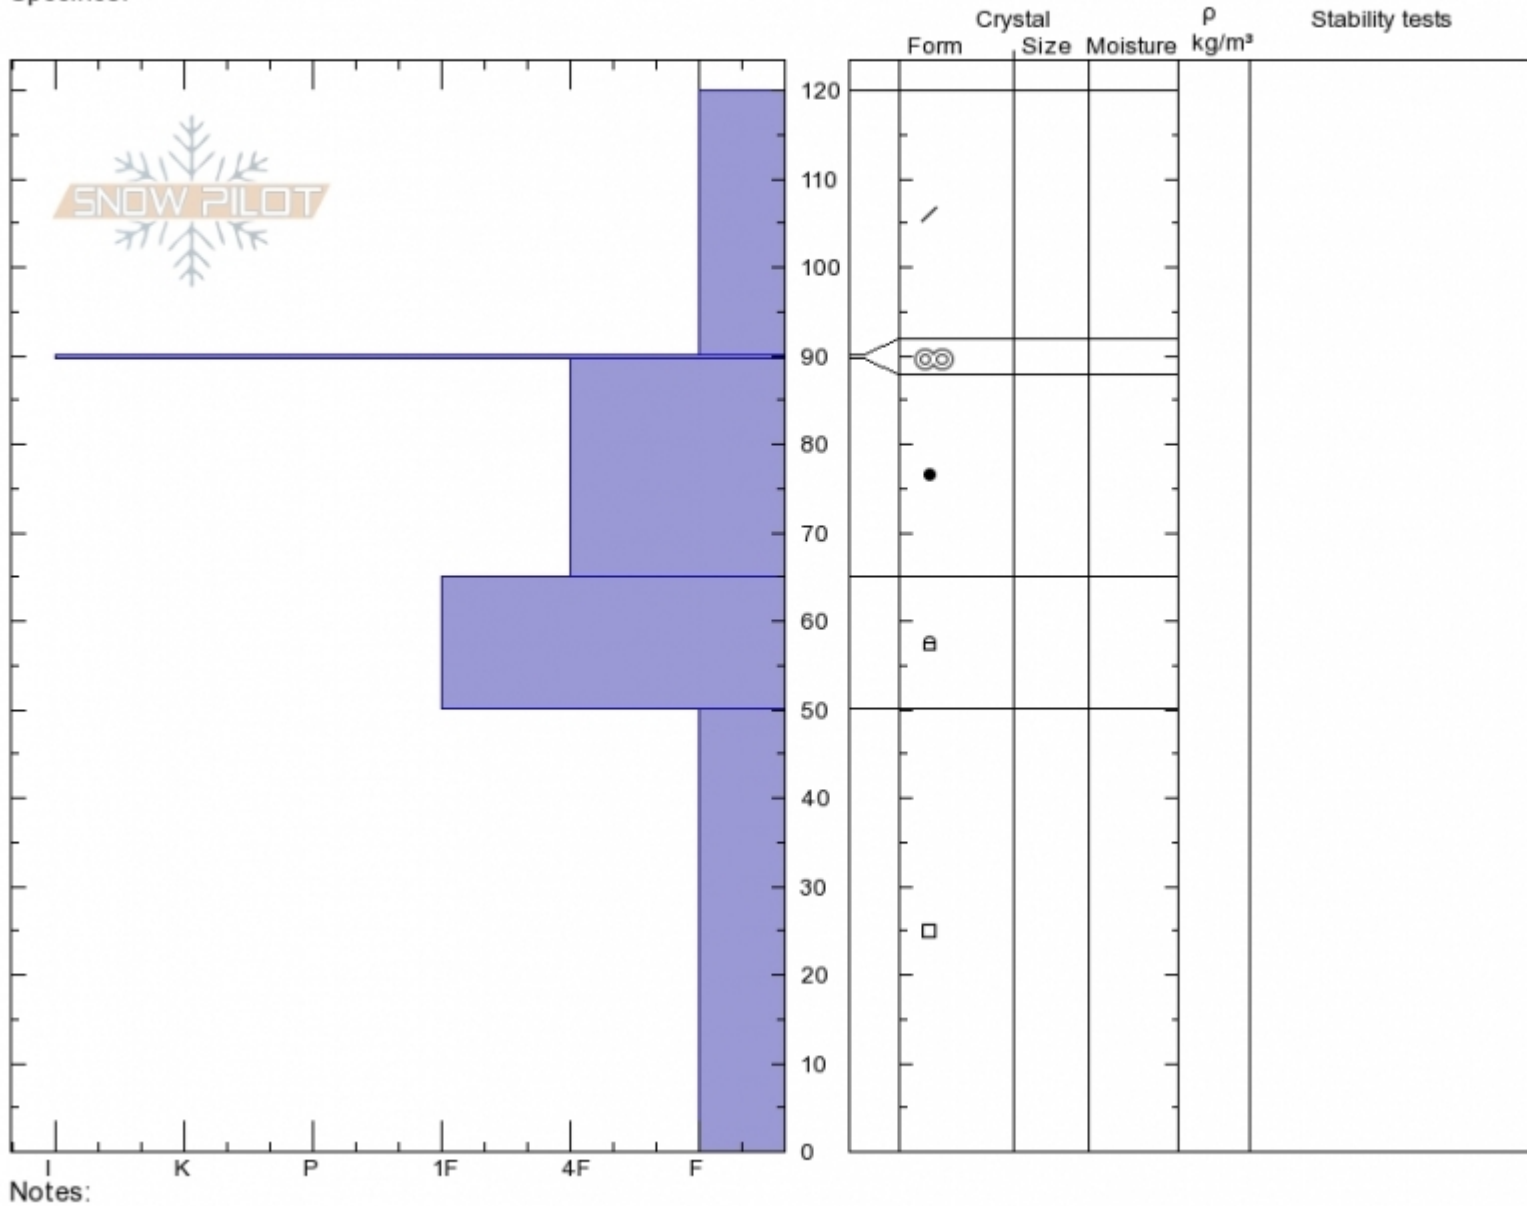

Air Temperature:

Sky Cover:

Elevation: 7200 ft

Slope Angle: 25°

Precipitation:

Aspect: NE

Wind Loading: yes

Wind: SW Moderate

Specifics:

Notes:

Advisory Region
 Northern Gallatin
 Longitude
 -110.96W
 Latitude
 45.60N
 Northern Gallatin, 2019-02-13