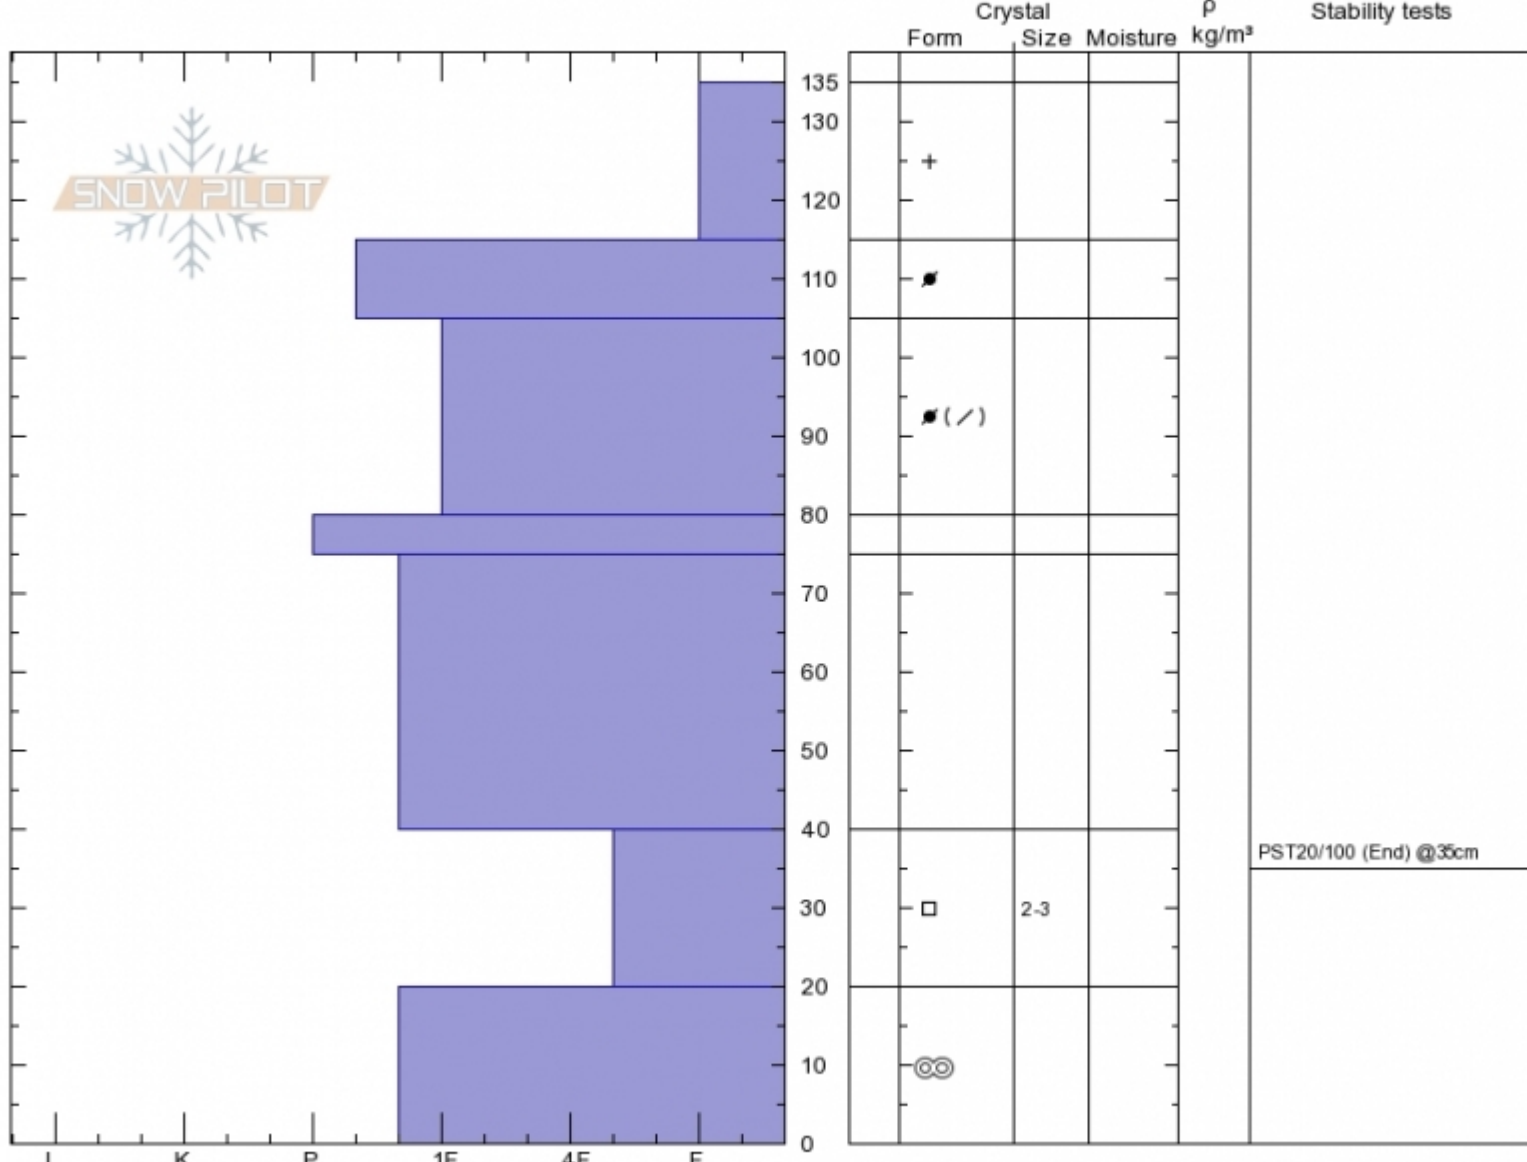

BuckRidge Crown AMu  
 Madison Range-N  
 MT

Alex Marienthal  
 Mon Feb 18 11:00 2019  
 Co-ord: 45.17575N, -111.37260W  
 Slope Angle: 38°  
 Wind Loading: previous

Stability:  
 Air Temperature:  
 Sky Cover: SCT  
 Precipitation: S-1  
 Wind: Calm

HS135  
 Stability Test Notes

Layer No  
 20-40: Pr

Specifics: Pit is adjacent to avalanche: crown; Recent activity on similar slopes; Recent activity on different slopes; Snowmobile track

Notes: Crown profile of snowmobile triggered avalanche on 2/17/19. AMu-R3-D2-O. None caught. Dug in average section of 2.5-5' deep c