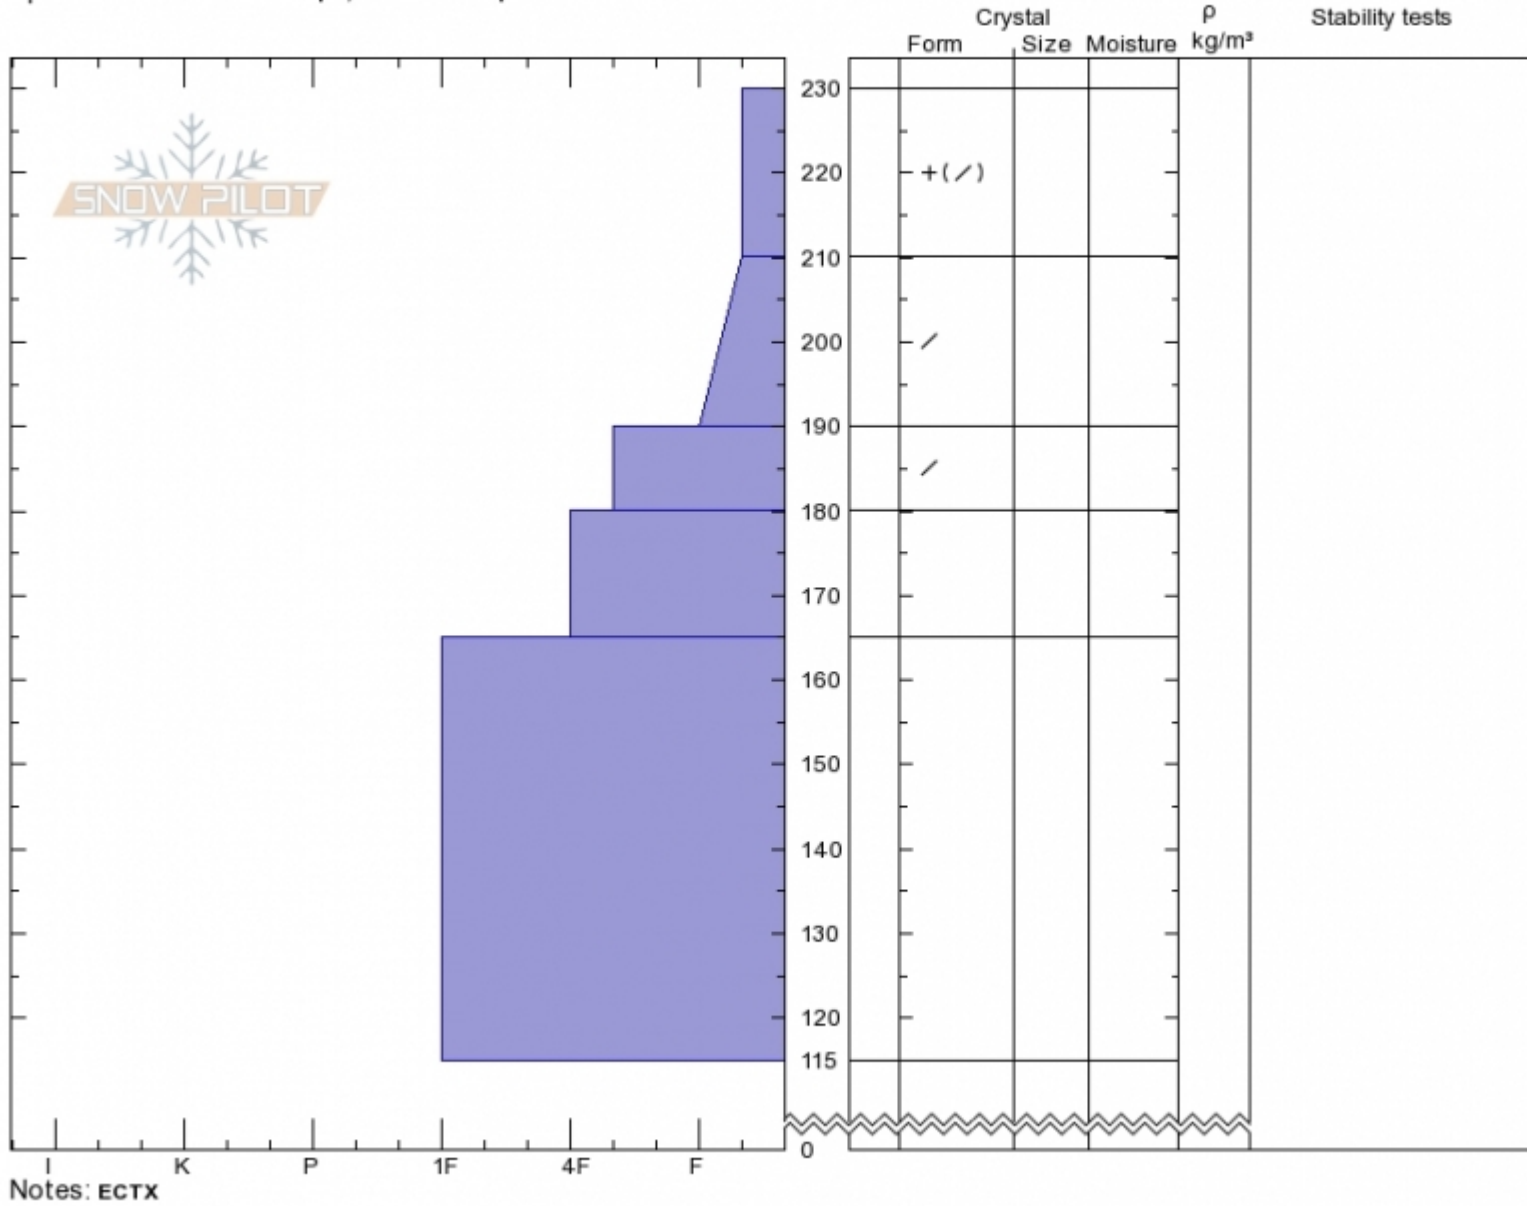

Vegas Meadow
Bridger Range
MT
 Elevation: **8050 ft**
 Aspect: **90°**
 Specifics: **Ski tracks on slope; We skied slope**

Doug Chabot-Admin
Sun Feb 24 10:30 2019
 Co-ord: **45.82996N, -110.93059W**
 Slope Angle: **25°**
 Wind Loading: **no**

Stability: **Good**
 Air Temperature: **-16°C**
 Sky Cover: **OVC**
 Precipitation: **NO**
 Wind: **Calm**

HS230
Stability Test Notes

Layer No

Advisory Region
 Bridger Range
 Bridger Range, 2019-02-24