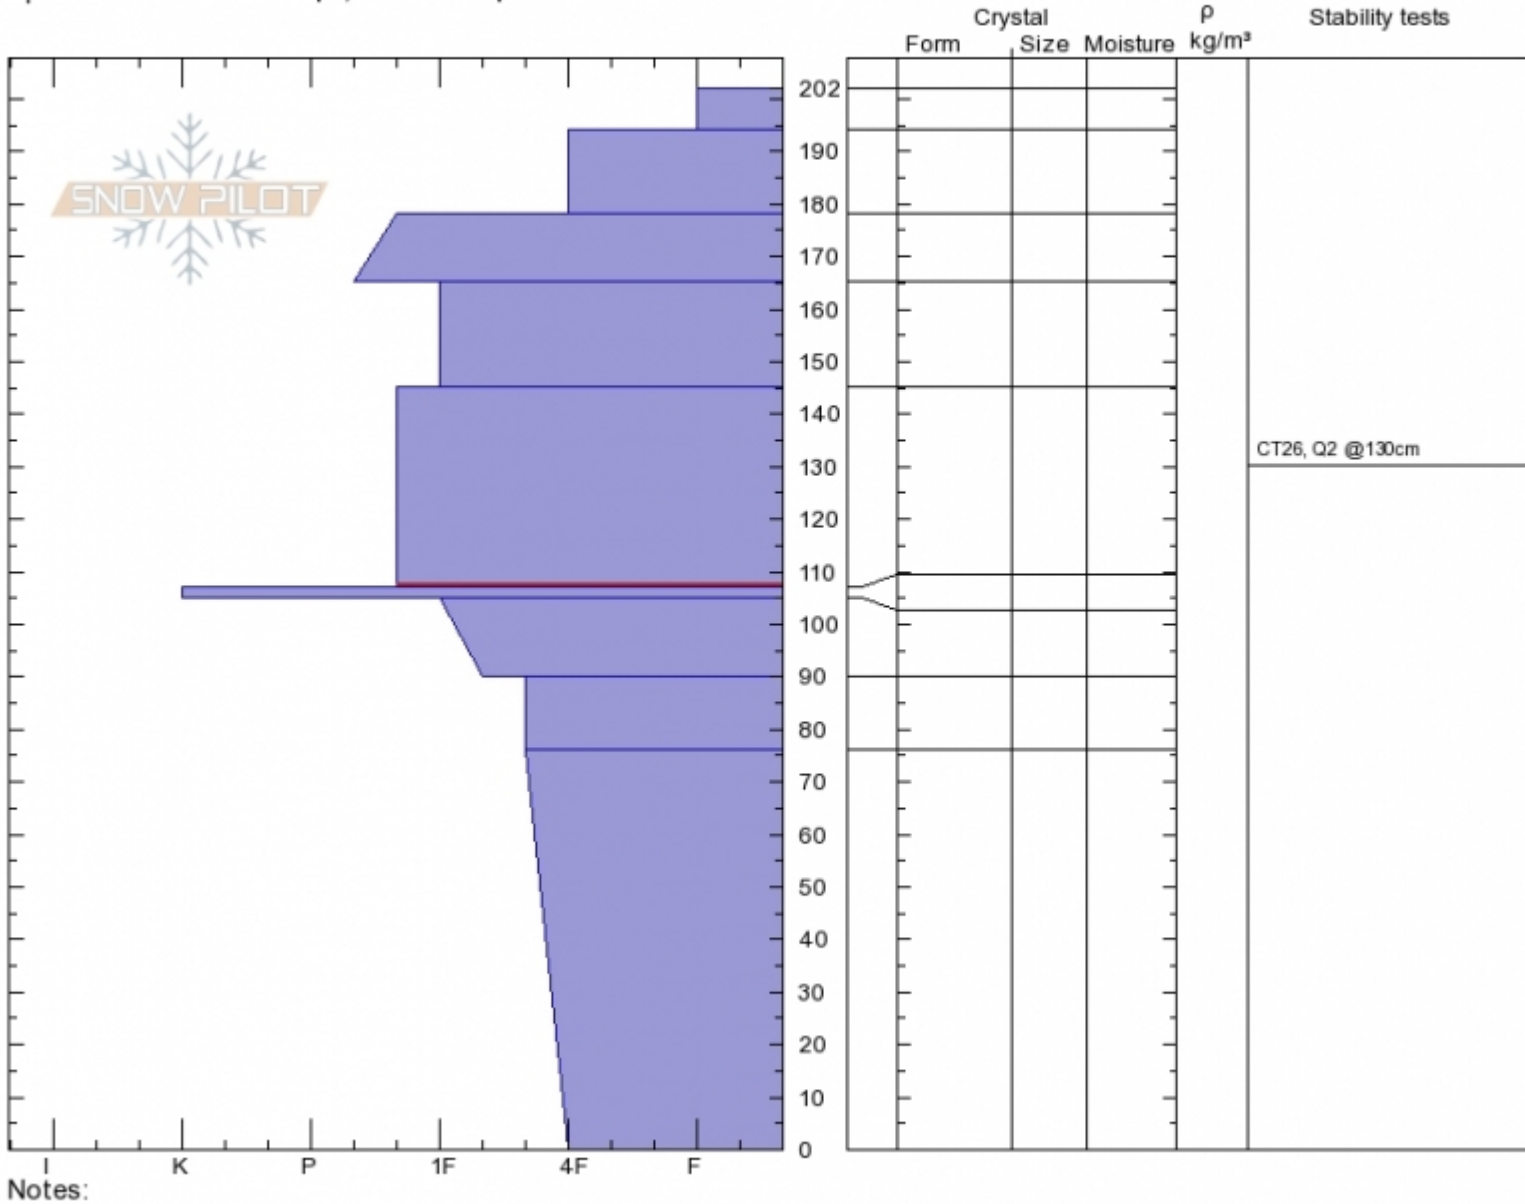

Maid of the Mist
Gallatin Range-N
MT

Erich Schreier
Sun Feb 24 13:00 2019
 Co-ord: **45.41675N, -110.97953W**
 Slope Angle: **26°**
 Wind Loading: **yes**
 Specifics: **Ski tracks on slope; We skied slope**

Stability:
 Air Temperature:
 Sky Cover: **OVC**
 Precipitation: **S2**
 Wind: **N Moderate**

HS202
Stability Test Notes

Layer No
107-145:

Advisory Region
 Northern Gallatin
 Northern Gallatin, 2019-02-28