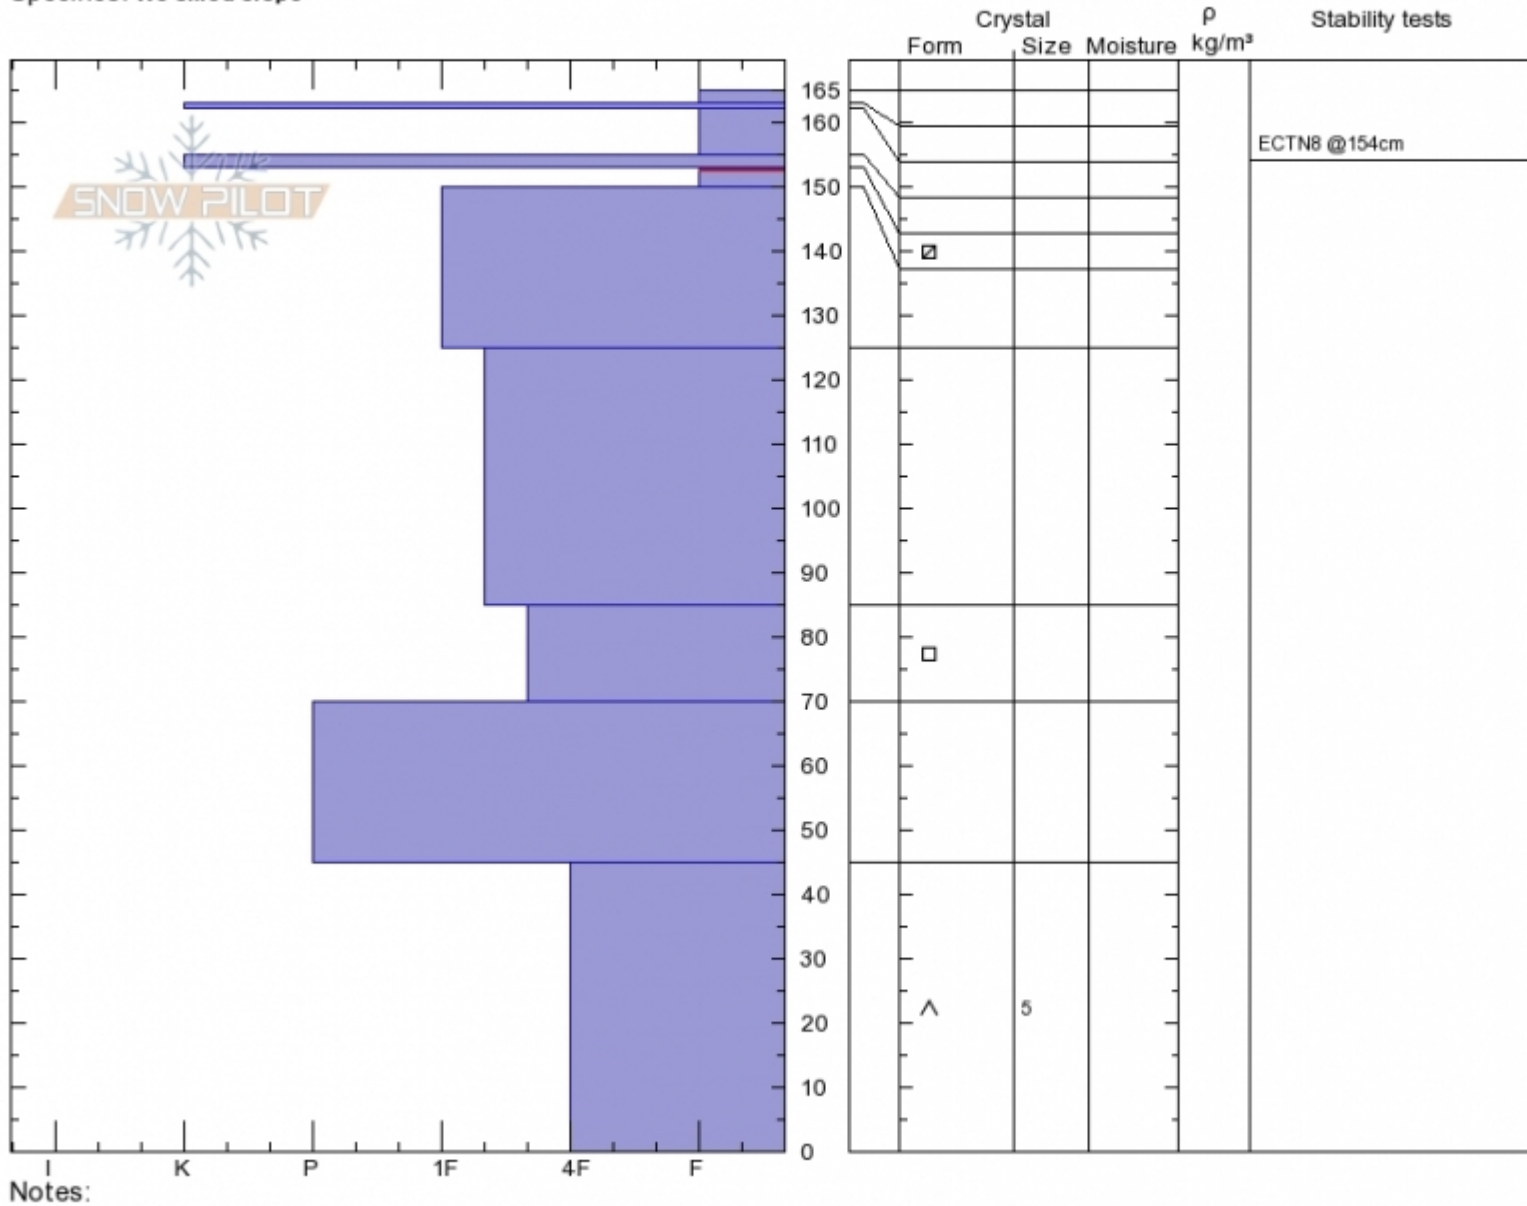

Spanky's
 Madison Range-N
 MT
 Elevation: 9260 ft
 Aspect: 90°
 Specifics: We skied slope

Doug Chabot-Admin
 Wed Mar 13 11:00 2019
 Co-ord: 45.32999N, -111.38234W
 Slope Angle: 33°
 Wind Loading:

Stability: **Good**
 Air Temperature: -8°C
 Sky Cover: **BKN**
 Precipitation: **S-1**
 Wind: **Calm**

HS165
 Stability Test Notes

Layer No
 150-153: P
 70-85: po

Advisory Region
 Northern Madison
 Northern Madison, 2019-03-14