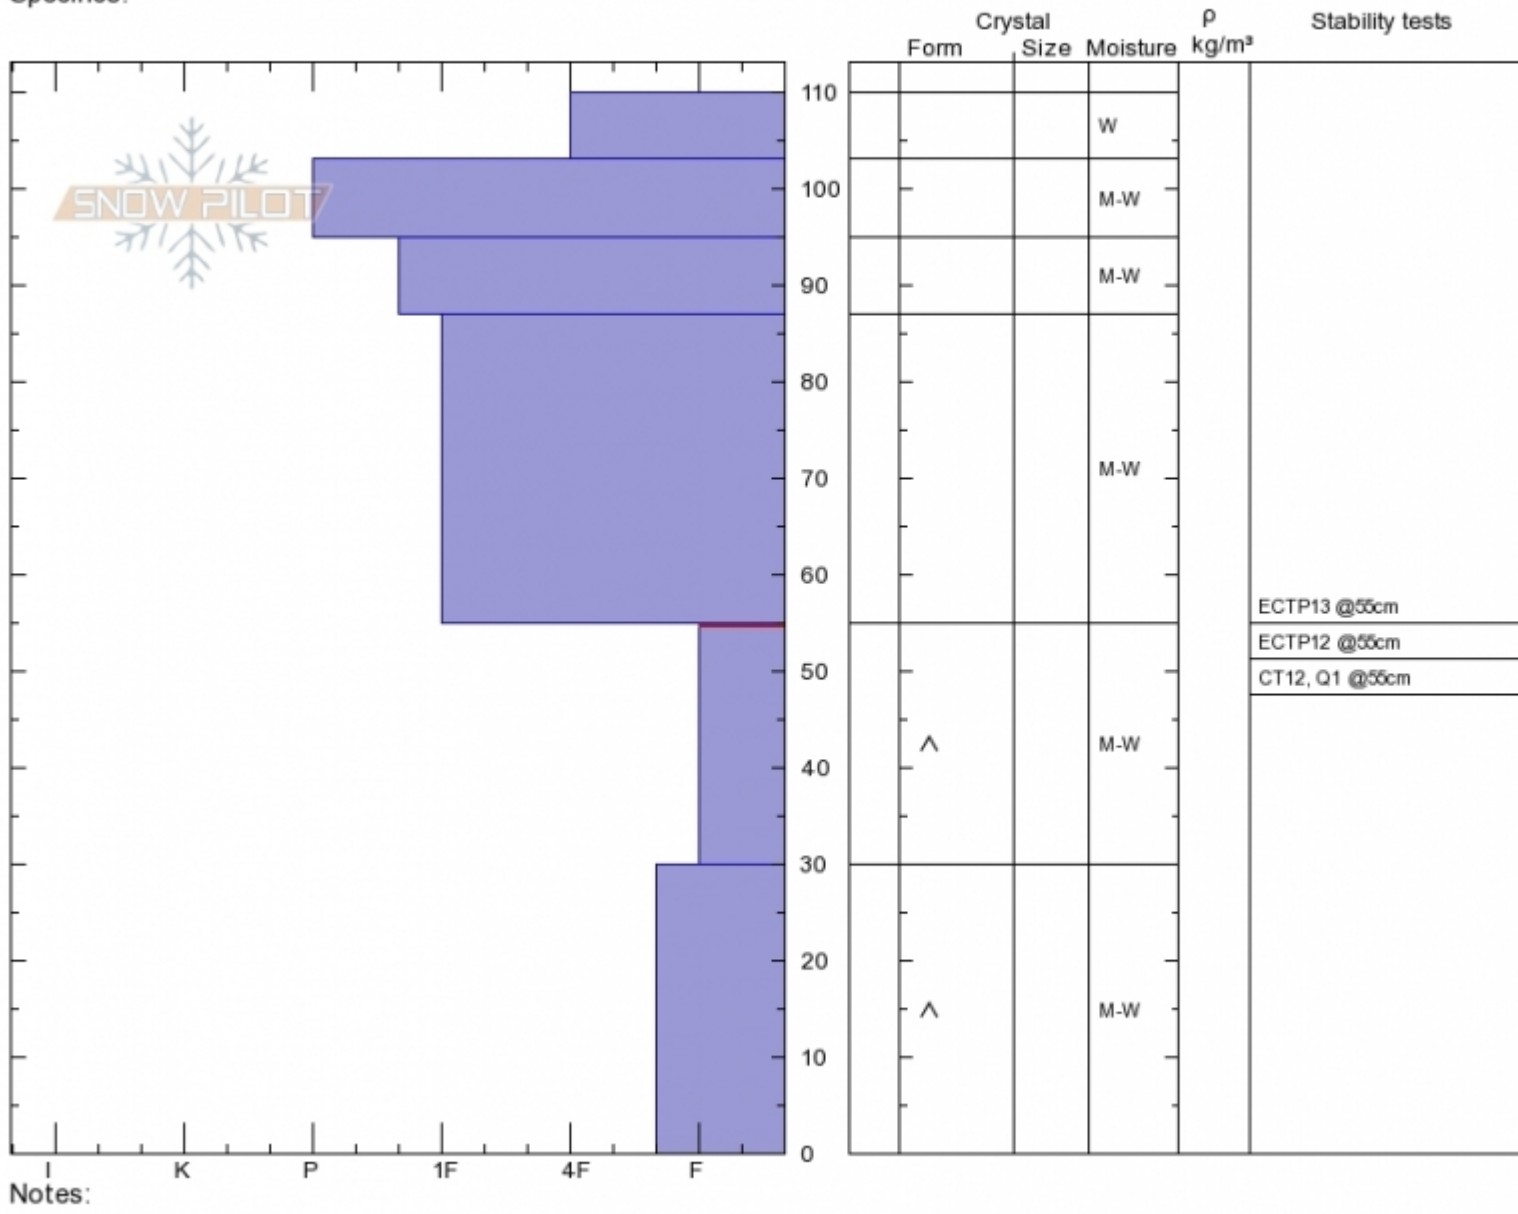

Bacon Rind Low
Madison Range-S
MT
 Elevation: **7580 ft**
 Aspect: **170°**
 Specifics:

Doug Chabot-Admin
Tue Mar 19 10:00 2019
 Co-ord: **44.96859N, -111.08777W**
 Slope Angle: **35°**
 Wind Loading:

Stability: **Poor**
 Air Temperature: **5°C**
 Sky Cover: **CLR**
 Precipitation: **NO**
 Wind:

HS110
 Stability Test Notes

Layer No
30-55: Pro

Advisory Region
 Southern Madison
 Southern Madison, 2019-03-20