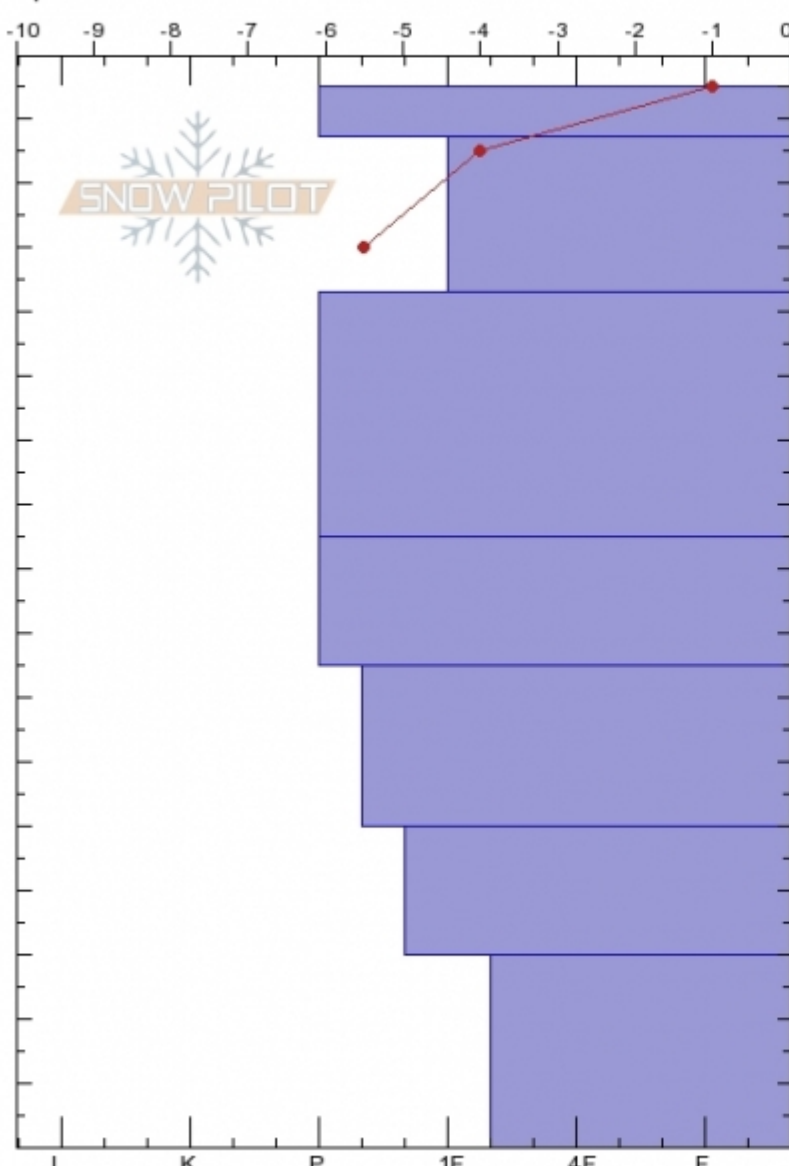

Bacon Rind Mdw
 Madison Range-S
 MT
 Elevation: 8800 ft
 Aspect: 90°
 Specifics:

Doug Chabot-Admin
 Wed Mar 20 12:00 2019
 Co-ord: 44.97056N, -111.09534W
 Slope Angle: 15°
 Wind Loading:

Stability: **Very Good**
 Air Temperature: -1°C
 Sky Cover:
 Precipitation: **NO**
 Wind:

HS165
 Stability Test Notes

Layer No

	Crystal		ρ kg/m³	Stability tests
	Form	Size		
165				
160	⊙⊙			
150				
140				
130				
120				
110				
100				
90				
80				
70				
60				
50				
40	□			
30				
20	^			
10				
0				