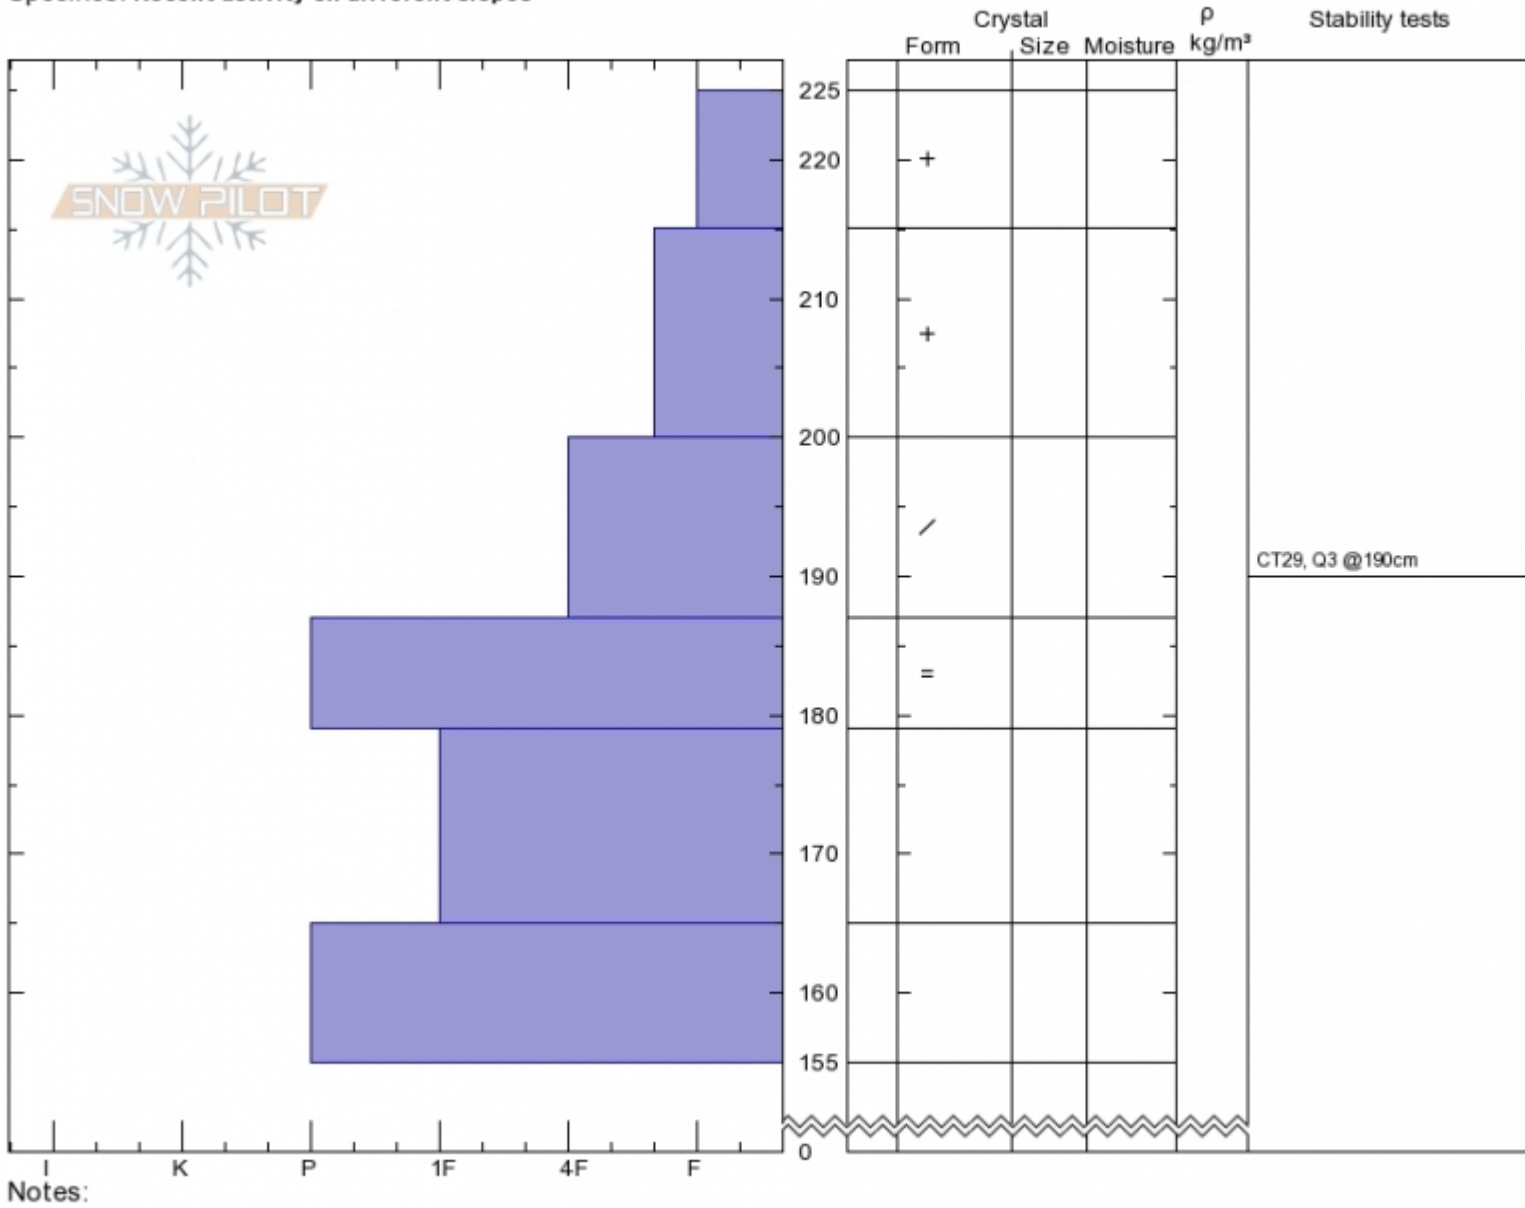

Top of Sometimes
Bridger Range
MT
Elevation: 8450 ft
Aspect: 65°
Specifics: Recent activity on different slopes

Alex Marienthal
Fri Apr 12 17:00 2019
Co-ord: 45.81709N, -110.92857W
Slope Angle: 25°
Wind Loading: no

Stability: Fair
Air Temperature:
Sky Cover: BKN
Precipitation: NO
Wind: Calm

HS225
Stability Test Notes

Layer No

Advisory Region
Bridger Range
Bridger Range, 2019-04-19