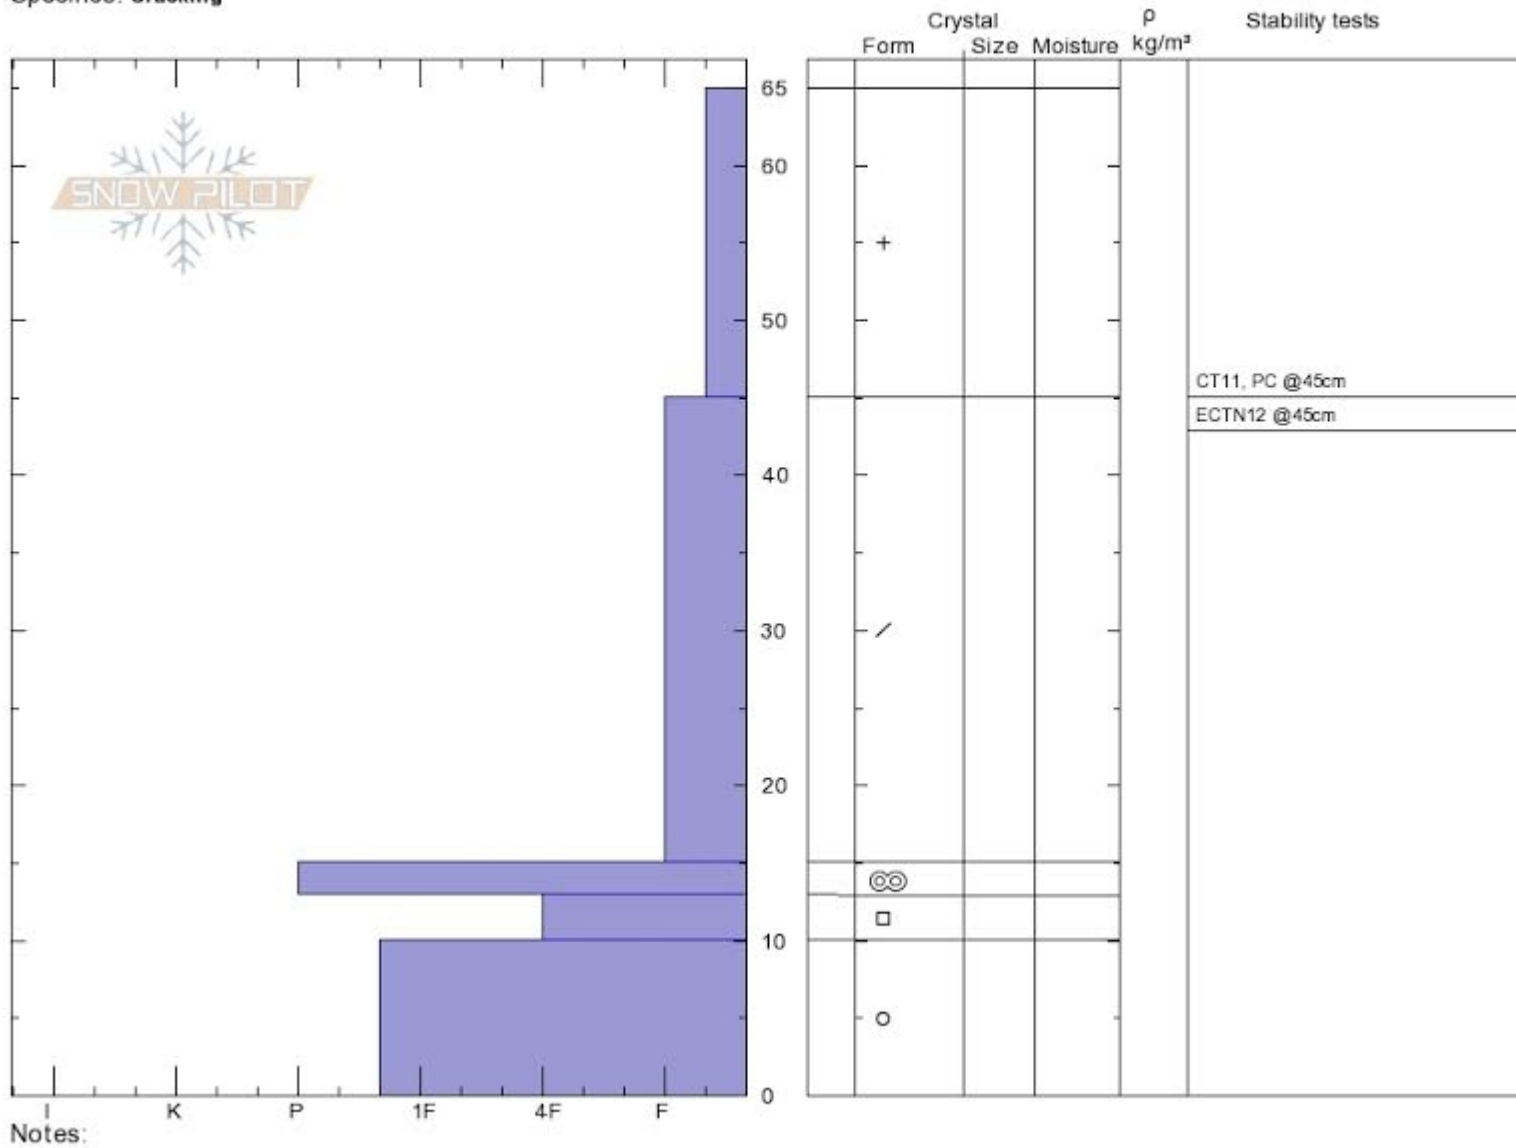

lower apron  
Bridger Range  
MT  
Elevation: 7600 ft  
Aspect: 70°  
Specifics: Cracking

peter carse  
10/20/2019 - 11:00am  
Co-ord: 45.82497N, -110.92474W  
Slope Angle: 29°  
Wind Loading:

Stability:  
Air Temperature: 27°C  
Sky Cover: OVC  
Precipitation: S1  
Wind: N Light Breeze

HS: 65 PF: 45  
Stability Test Notes

Layer Notes

Advisory Region  
Bridger Range  
Longitude  
-110.92W  
Latitude  
45.82N  
Bridger Range, 2019-10-22