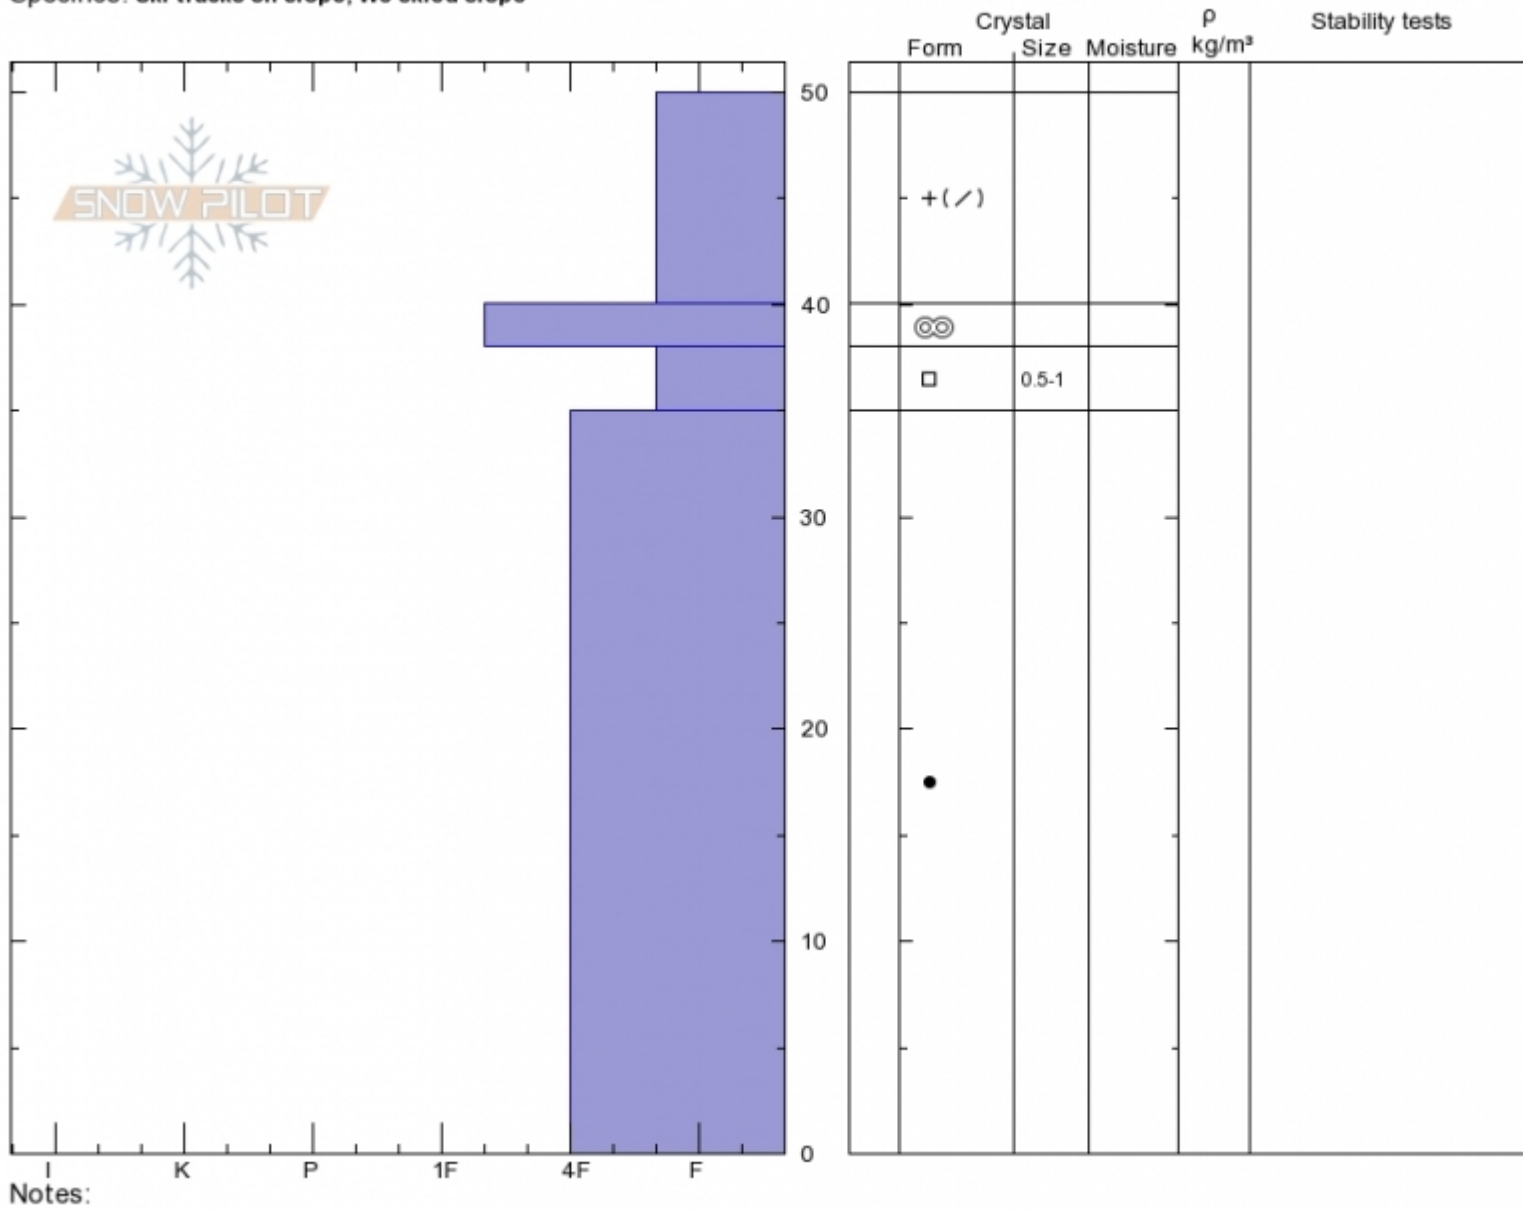

Bradley's Meadow
 Bridger Range
 MT
 Elevation: 7752 ft
 Aspect: 85°
 Specifics: Ski tracks on slope; We skied slope

Alex Marienthal
 10/24/2019 - 5:00pm
 Co-ord: 45.83032N, -110.92666W
 Slope Angle: 25°
 Wind Loading: previous

Stability: Fair
 Air Temperature:
 Sky Cover: BKN
 Precipitation: NO
 Wind: Moderate

HS:50

Layer No

Advisory Region
 Bridger Range
 Longitude
 -110.93W
 Latitude
 45.83N
 Bridger Range, 2019-10-25