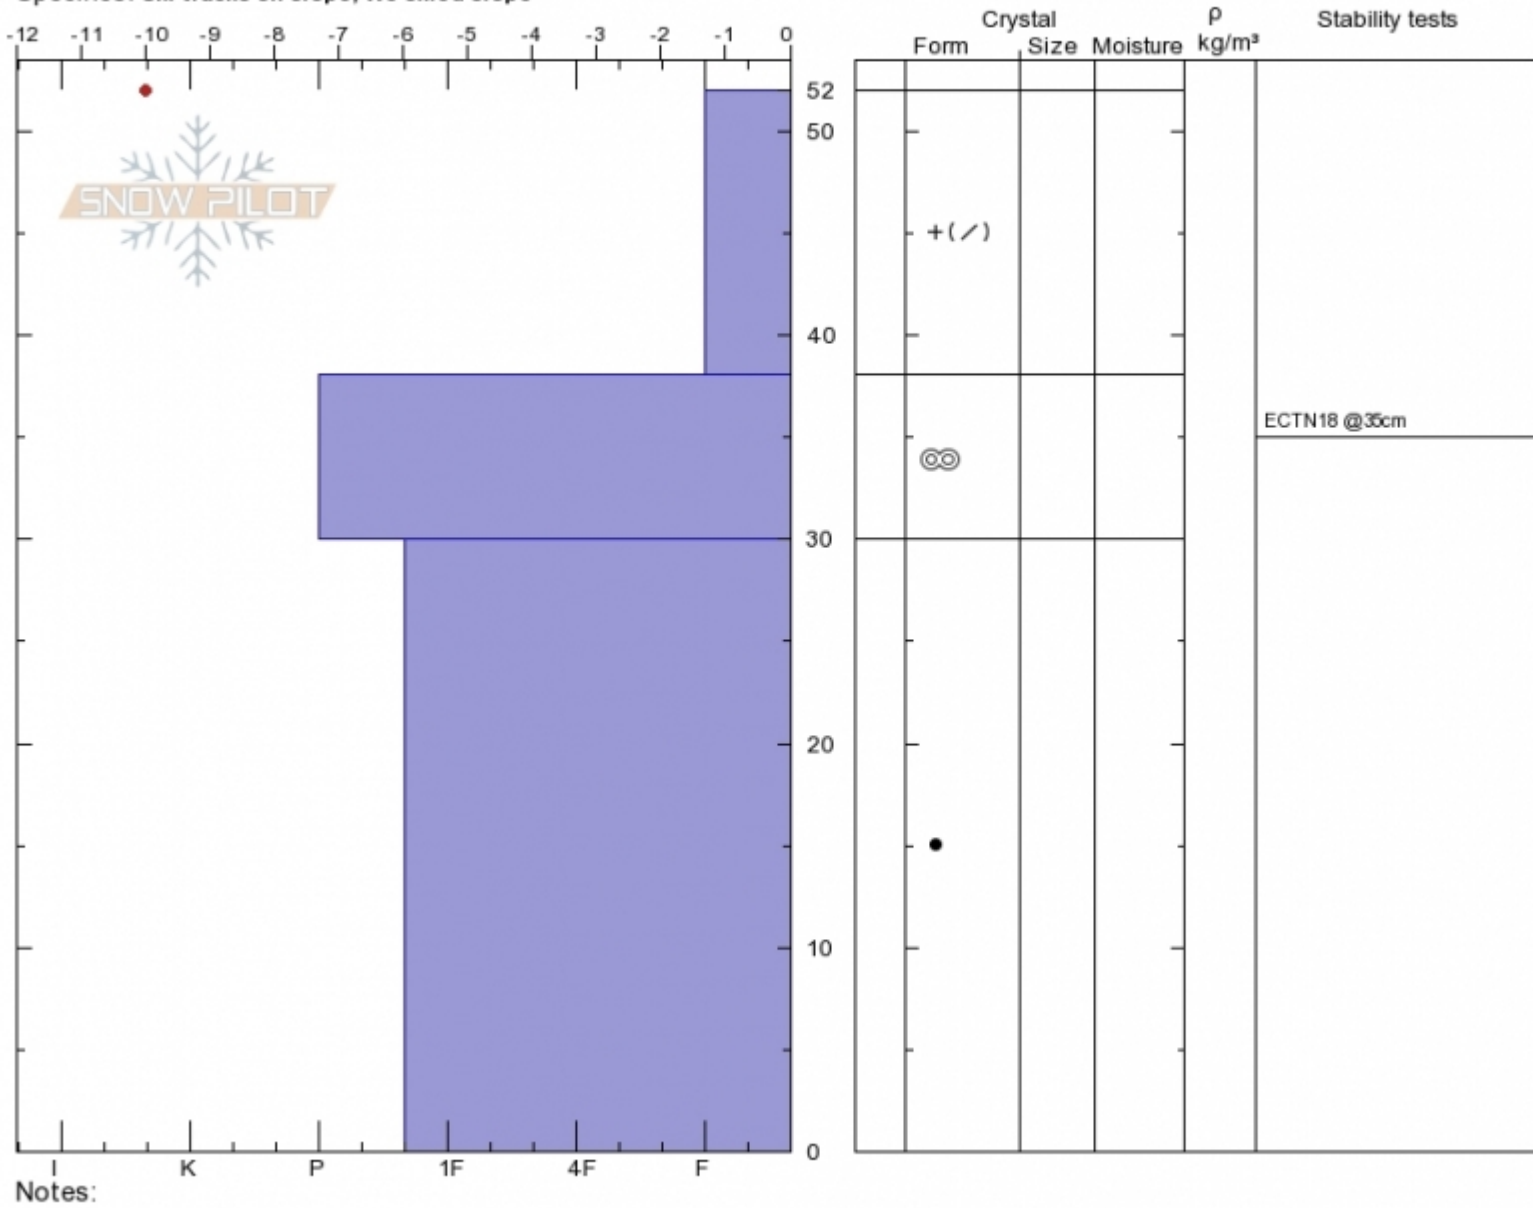

**Bottom of Ramp**  
**Bridger Range**  
**MT**  
 Elevation: **7889 ft**  
 Aspect: **90°**  
 Specifics: **Ski tracks on slope; We skied slope**

**Alex Marienthal**  
**10/27/2019 - 10:45am**  
 Co-ord: **45.82954N, -110.92921W**  
 Slope Angle: **20°**  
 Wind Loading: **no**

Stability: **Good**  
 Air Temperature: **-16°C**  
 Sky Cover: **BKN**  
 Precipitation: **S-1**  
 Wind: **W Light Breeze**

HS:**52**  
 Stability Test Notes

Layer No

Advisory Region  
 Bridger Range  
 Longitude  
 -110.93W  
 Latitude  
 45.83N  
 Bridger Range, 2019-10-27