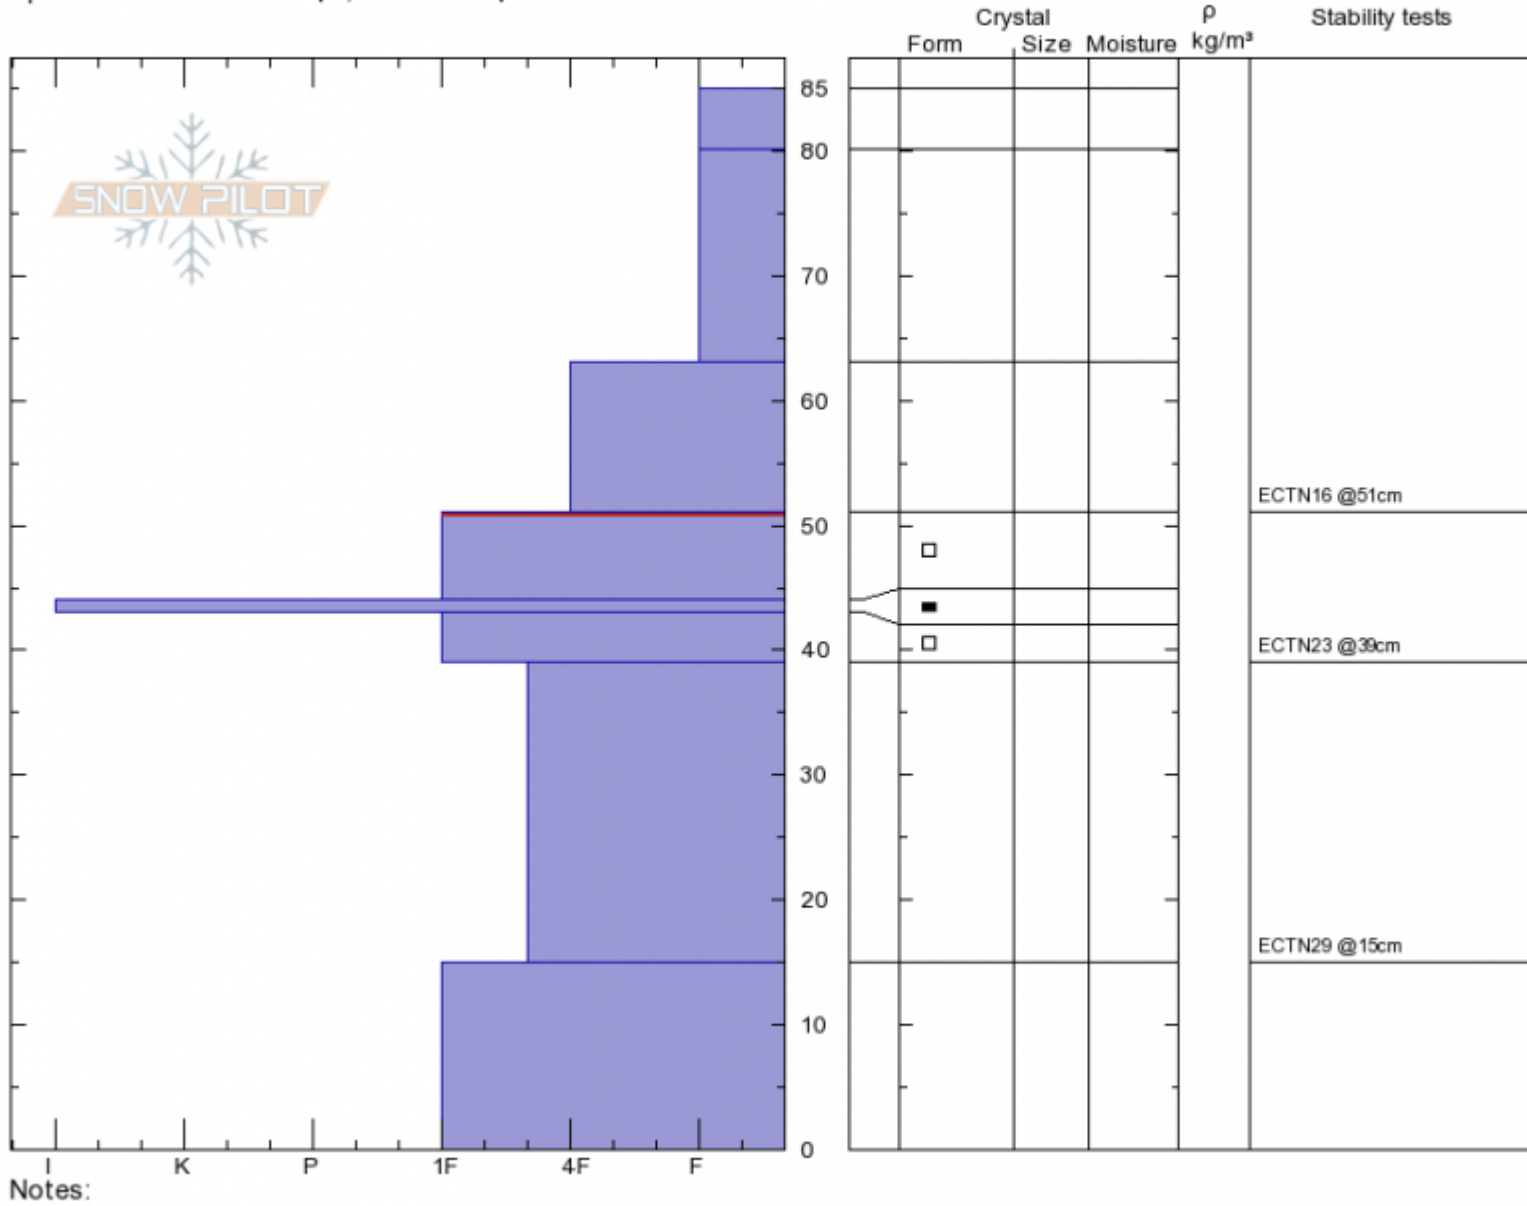

Blackmore
Gallatin Range-N
MT
 Elevation: **9616 ft**
 Aspect: **116°**
 Specifics: **Ski tracks on slope; We skied slope**

Andrew Schauer
10/30/2019 - 12:30pm
 Co-ord: **45.44711N, -111.00027W**
 Slope Angle: **26°**
 Wind Loading: **no**

Stability: **Good**
 Air Temperature: **-8°C**
 Sky Cover: **CLR**
 Precipitation: **NO**
 Wind: **Calm**

HS:**85 PS20**
 Stability Test Notes

Layer No
44-51: Pr

Advisory Region
 Northern Gallatin
 Longitude
 -111.00W
 Latitude
 45.44N
 Northern Gallatin, 2019-10-31