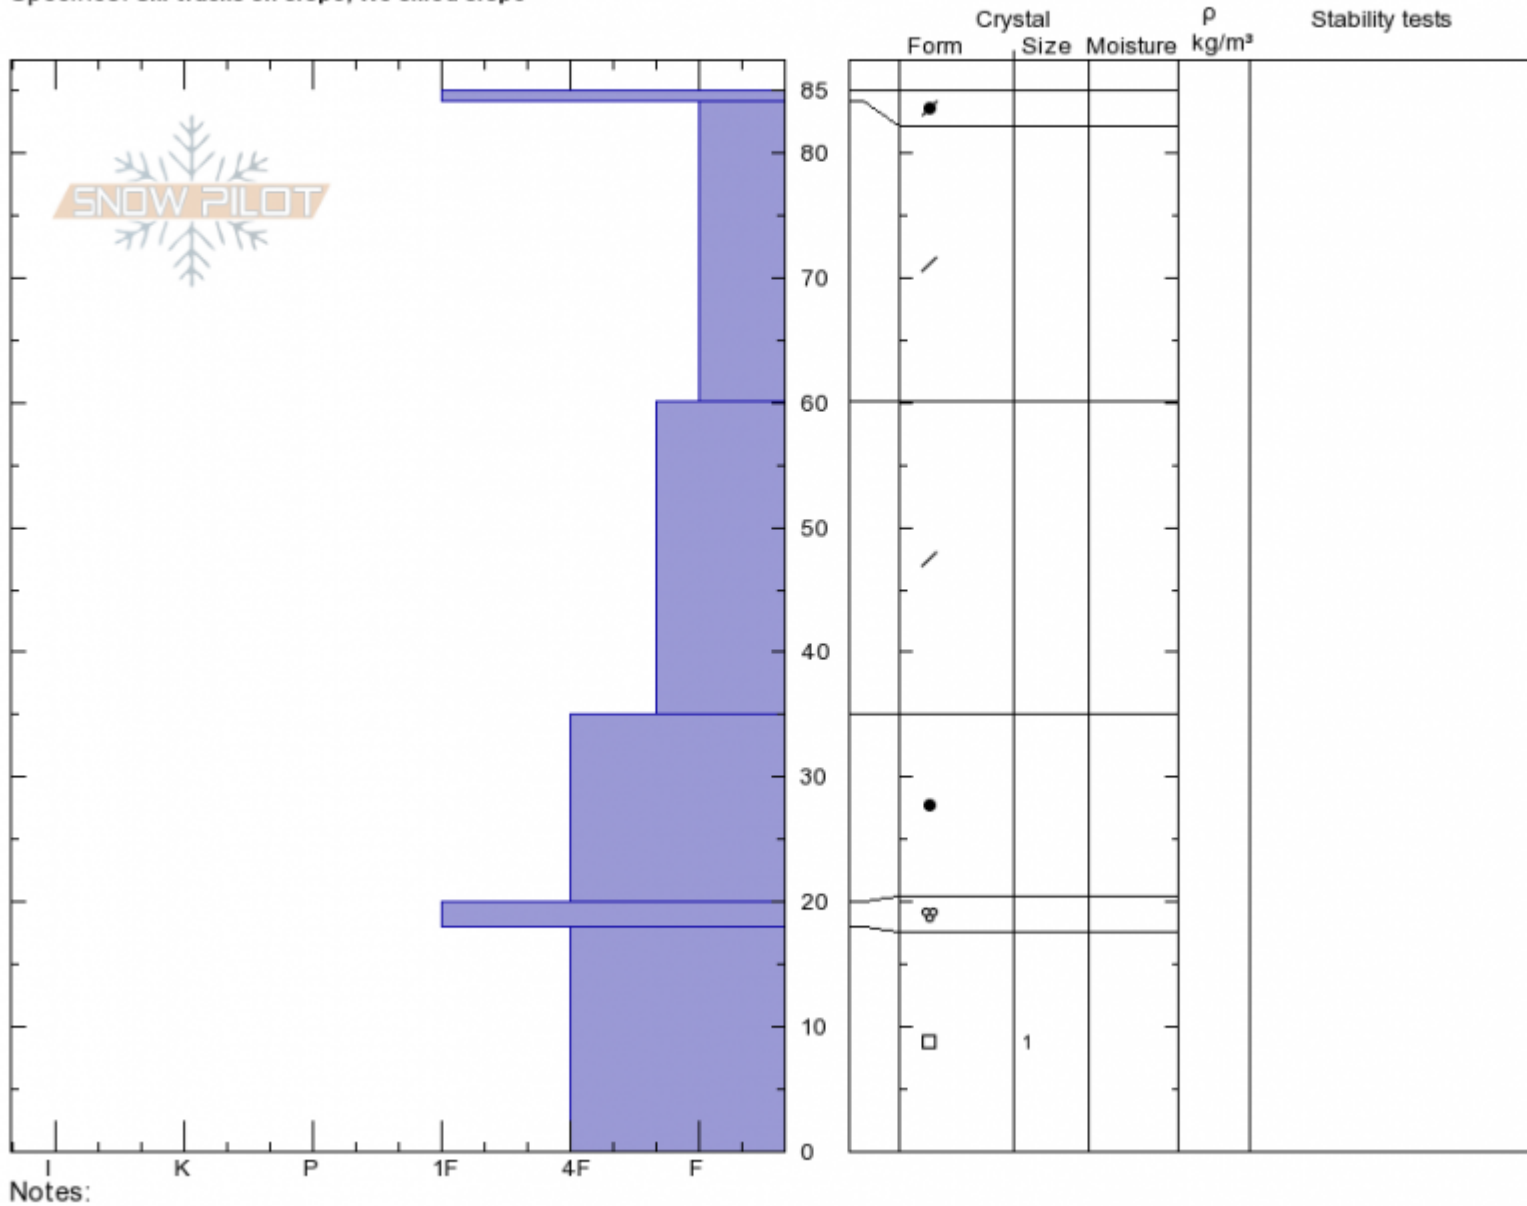

The Ramp
Bridger Range
MT
 Elevation: **8520 ft**
 Aspect: **39°**
 Specifics: **Ski tracks on slope; We skied slope**

Andrew Schauer
10/31/2019 - 12:30pm
 Co-ord: **45.82778N, -110.93250W**
 Slope Angle: **28°**
 Wind Loading: **previous**

Stability: **Good**
 Air Temperature:
 Sky Cover: **OVC**
 Precipitation: **NO**
 Wind: **Calm**

HS:85

Layer No

Advisory Region
 Bridger Range
 Longitude
 -110.93W
 Latitude
 45.83N
 Bridger Range, 2019-10-31