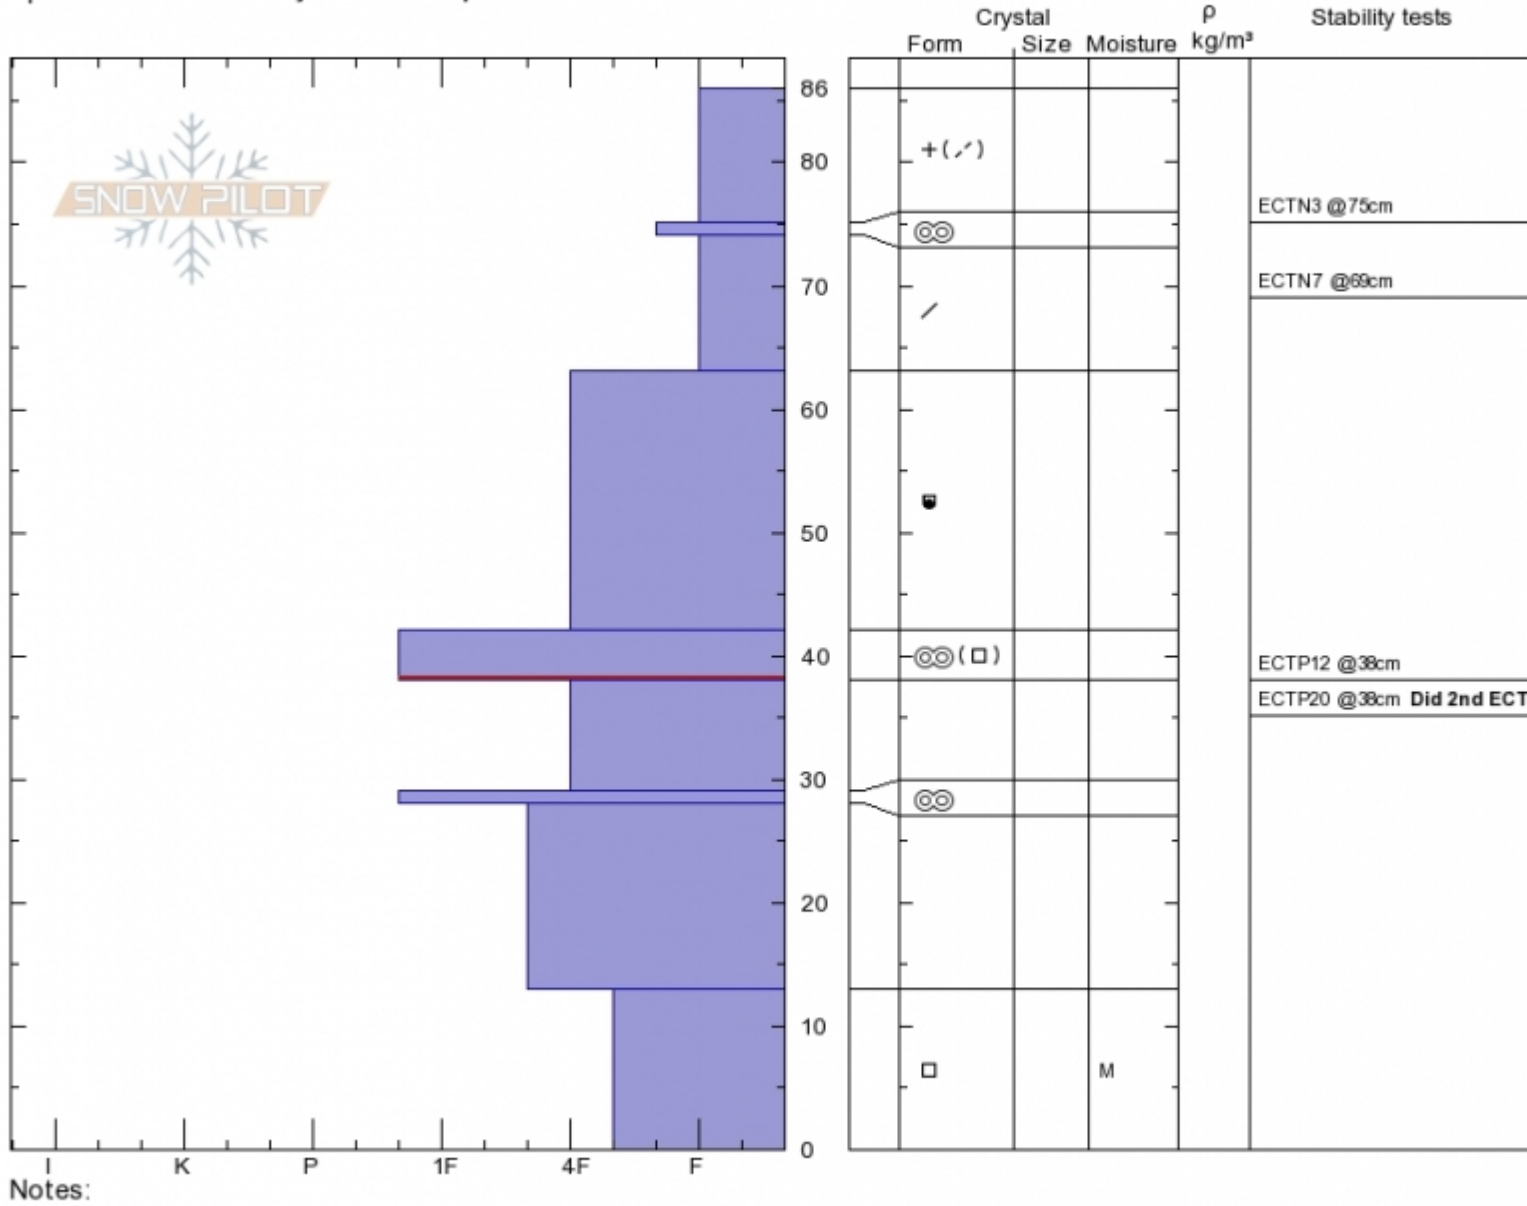

Divide  
 Gallatin Range-N  
 MT  
 Elevation: 9530 ft  
 Aspect: 110°  
 Specifics: Recent activity on similar slopes

Gabrielle Antonioli  
 11/03/2019 - 1:00pm  
 Co-ord: 45.40229N, -110.97007W  
 Slope Angle: 28°  
 Wind Loading: previous

Stability: Fair  
 Air Temperature: 30°C  
 Sky Cover: BKN  
 Precipitation: NO  
 Wind: W Calm

HS:86 PS25  
 Stability Test Notes  
 38: Did 2nd ECT/LOC

Layer No  
 38-42: Pro

Advisory Region  
 Northern Gallatin  
 Longitude  
 -110.97W  
 Latitude  
 45.39N  
 Northern Gallatin, 2019-11-04