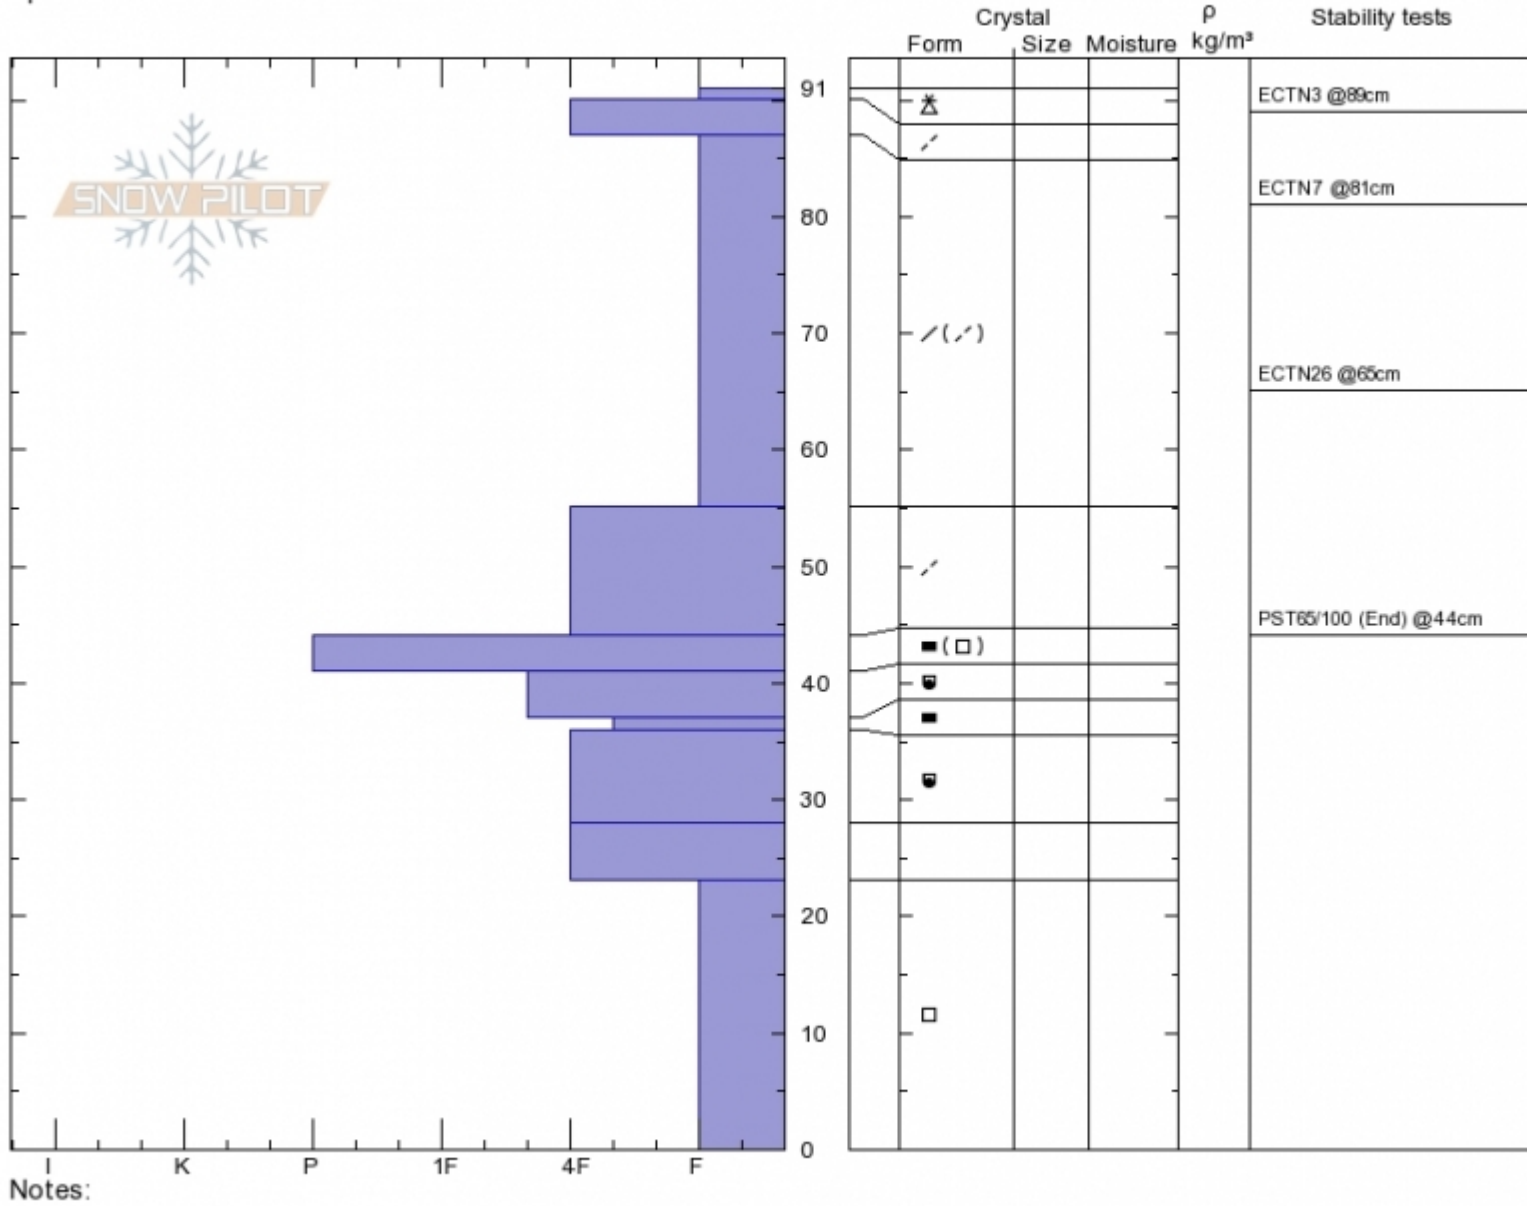

**Wolverine**  
**Gallatin Range-N**  
**MT**  
 Elevation: **7732 ft**  
 Aspect: **110°**  
 Specifics:

**Gabrielle Antonioli**  
**11/05/2019 - 1:00pm**  
 Co-ord: **45.83728N, -110.93625W**  
 Slope Angle: **28°**  
 Wind Loading:

Stability: **Good**  
 Air Temperature: **0°C**  
 Sky Cover: **FEW**  
 Precipitation: **NO**  
 Wind: **Calm**

HS: **91**  
 Stability Test Notes

Layer No

Advisory Region  
 Bridger Range  
 Longitude  
 -110.93W  
 Latitude  
 45.83N  
 Bridger Range, 2019-11-06